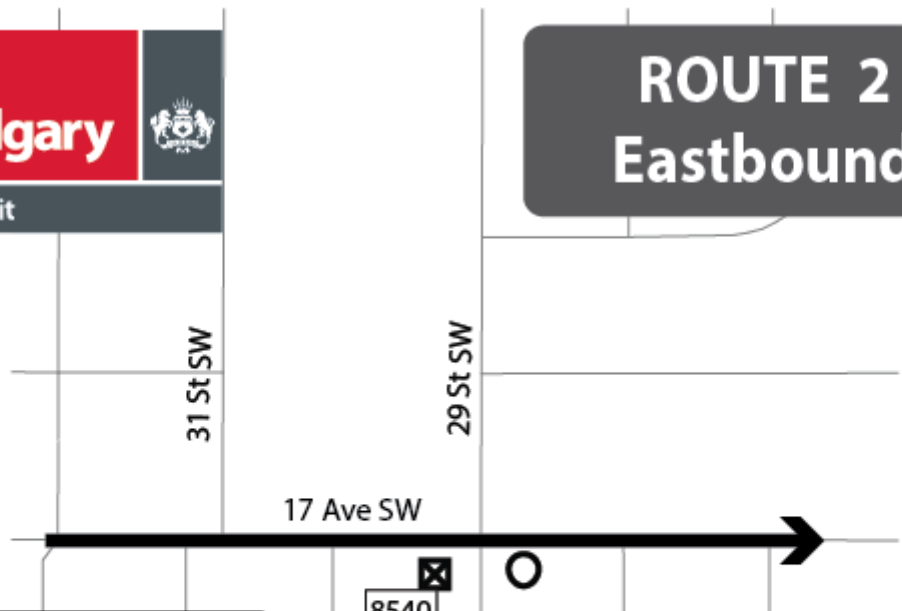

ROUTE 2 Eastbound

Legend

-  Regular Route
-  Closed Stop
-  Temporary Stop