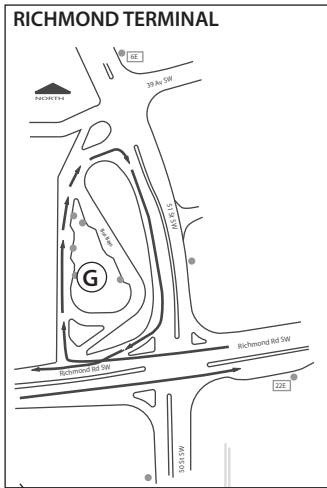

PRIDE PARADE DETOUR

22 - Richmond Road

DETOUR

- East on 9 Ave. S.W.
- North on 11 St. S.W.
- North on 5 Ave. S.W.
- East on 5 Ave. S.W.
- South on 1 St. S.W.
- West on 6 Ave. S.W.
- to regular route

STOP CLOSED

- EB 9 Ave. @ 9 St. S.W. (#8649)
- EB 9 Ave. @ W. of 6 St. S.W. (#8650)
- EB 9 Ave. @ 5 St. S.W. (#8651)
- EB on 9 Ave. @ 2 St. S.W. (8652)
- NB 1 St. @ 8 Ave. S.W. (#5299)

LEGEND

- Regular Route
- Detour Route
- Bus Terminal
- CTrain Line
- CTrain Station
- MAX Station
- Time Point
- Intersecting Route
- Park and Ride