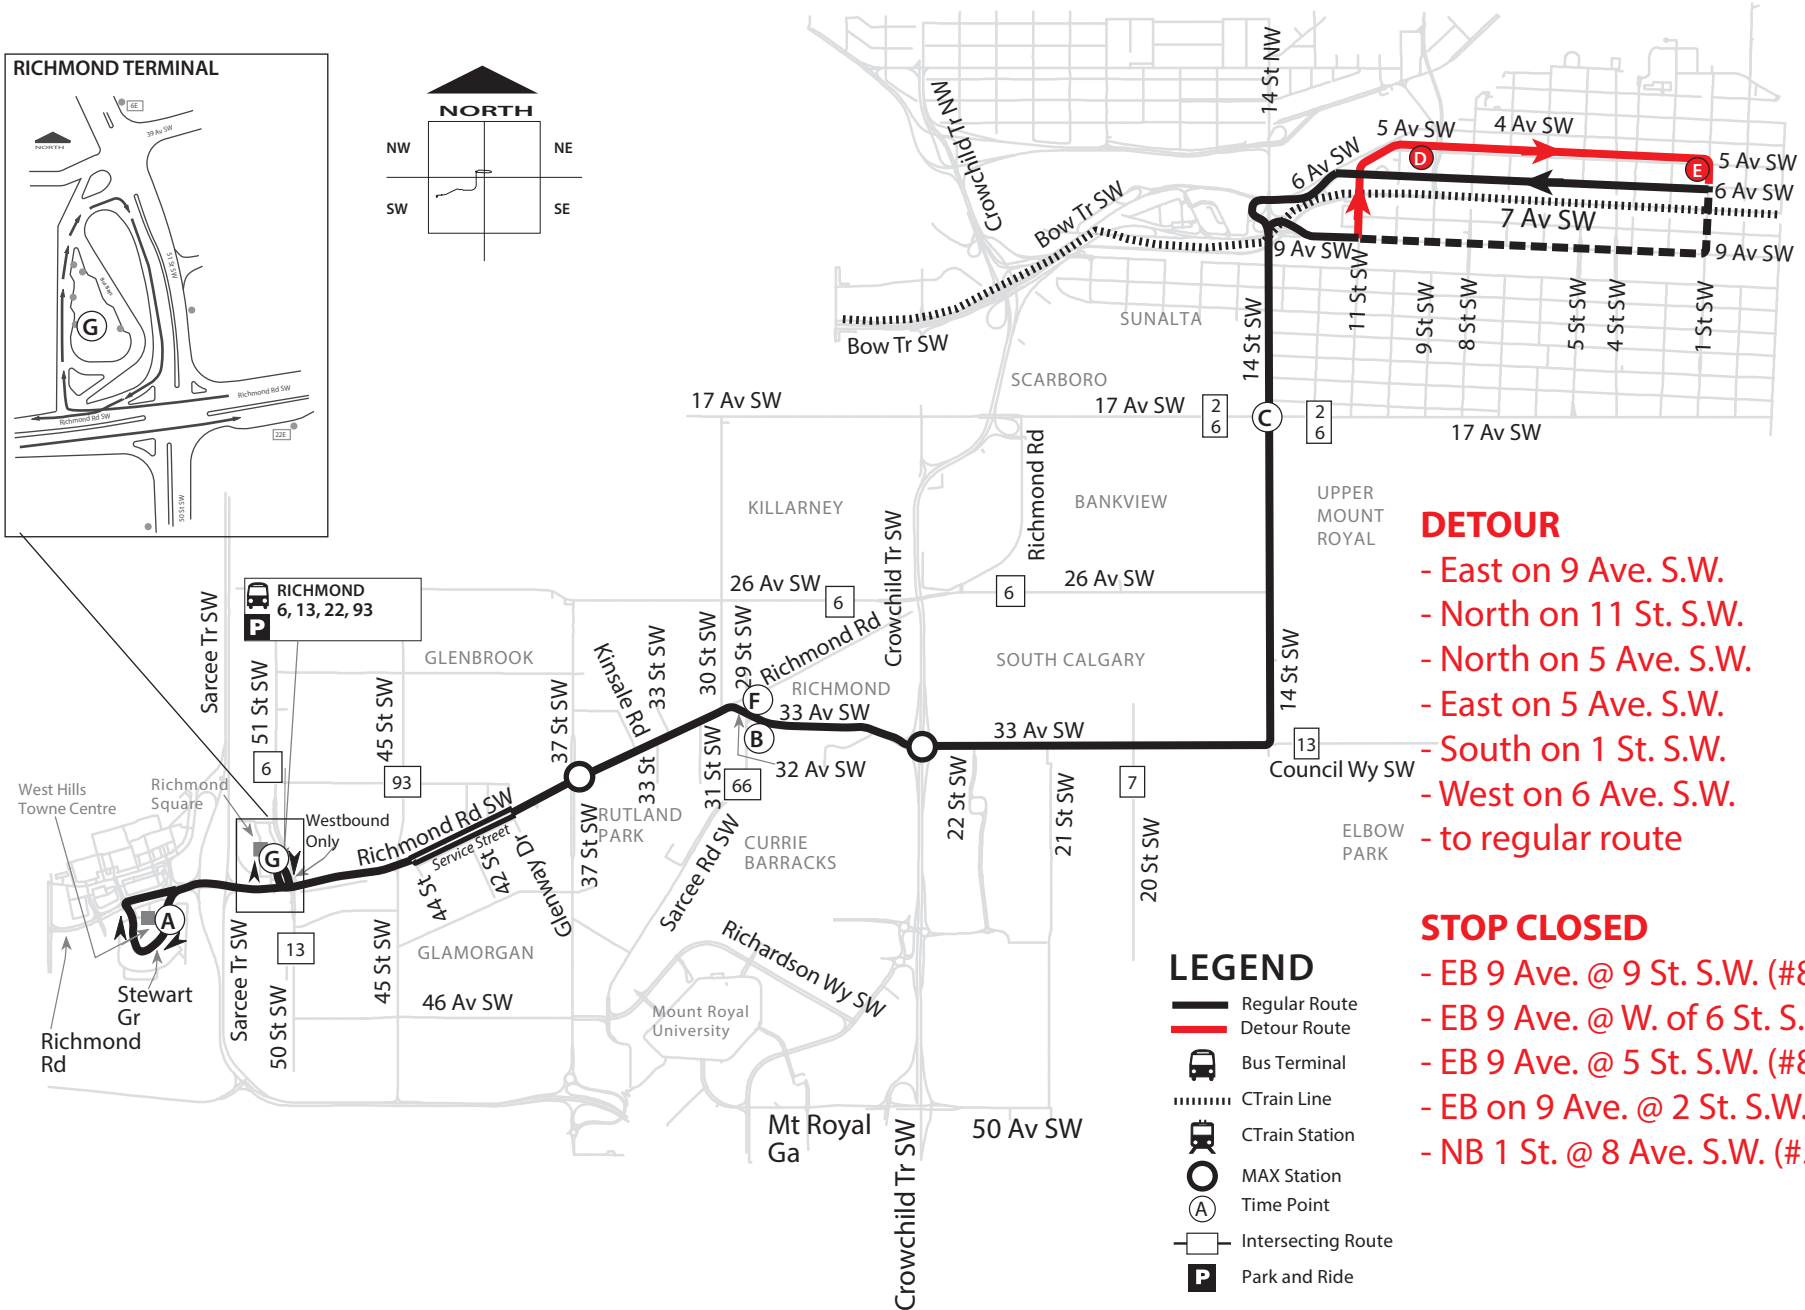

PRIDE PARADE DETOUR

22 - Richmond Road

DETOUR

- East on 9 Ave. S.W.
- North on 11 St. S.W.
- North on 5 Ave. S.W.
- East on 5 Ave. S.W.
- South on 1 St. S.W.
- West on 6 Ave. S.W.
- to regular route

STOP CLOSED

- EB 9 Ave. @ 9 St. S.W. (#8649)
- EB 9 Ave. @ W. of 6 St. S.W. (#8650)
- EB 9 Ave. @ 5 St. S.W. (#8651)
- EB on 9 Ave. @ 2 St. S.W. (8652)
- NB 1 St. @ 8 Ave. S.W. (#5299)

LEGEND

- Regular Route
- Detour Route
- Bus Terminal
- CTrain Line
- CTrain Station
- MAX Station
- Time Point
- Intersecting Route
- Park and Ride