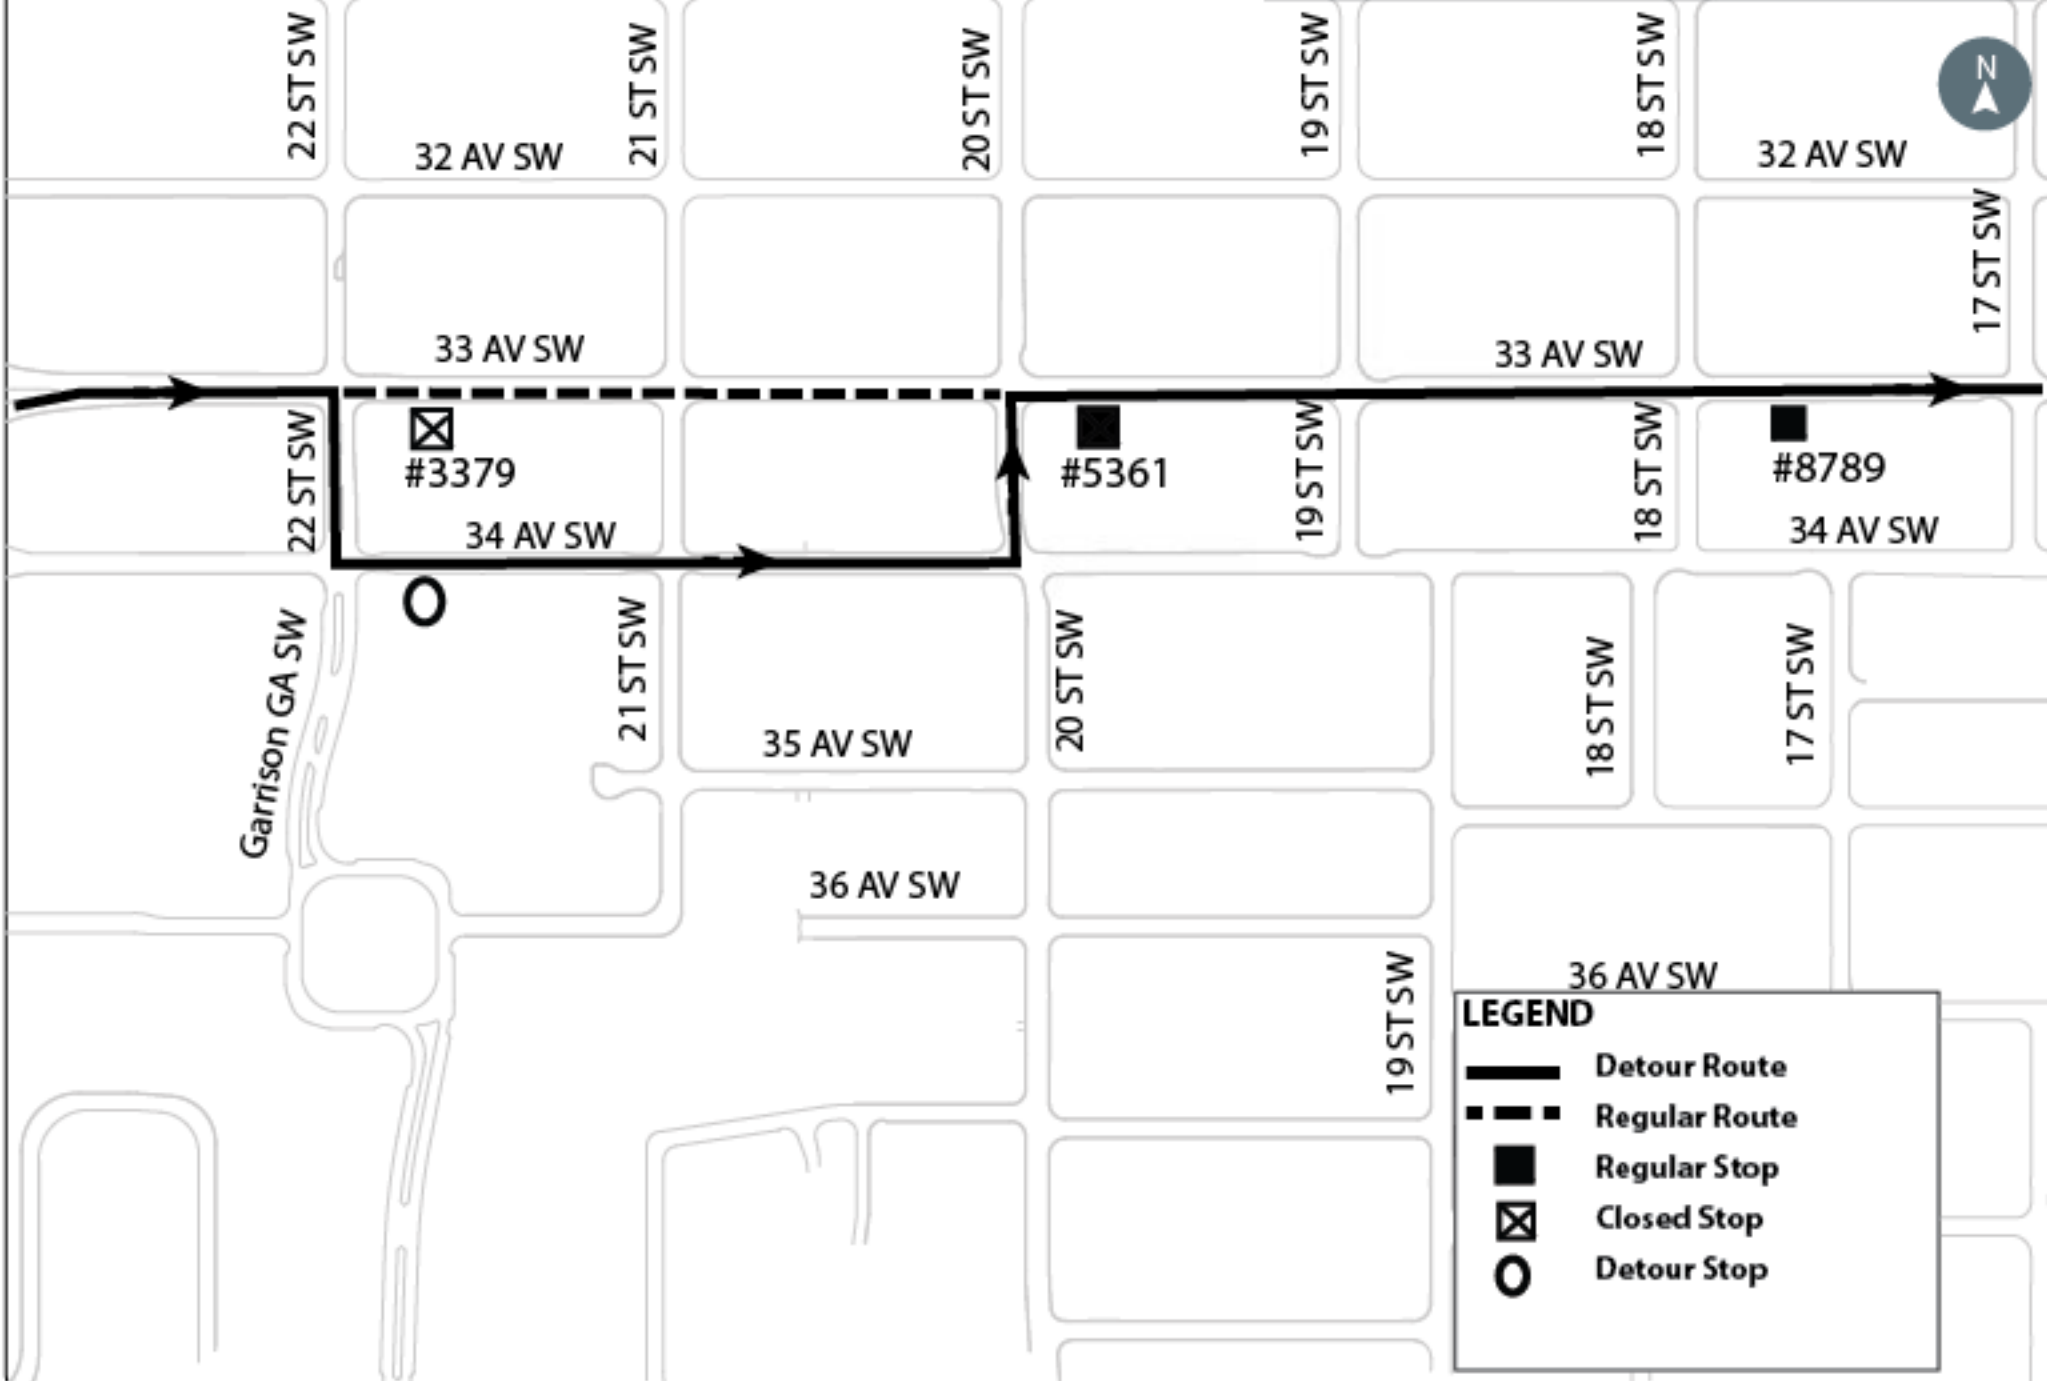

# Route 22 Eastbound Detour

#3379

#5361

#8789

Garrison GA SW

**LEGEND**

- Detour Route
- Regular Route
- Regular Stop
- Closed Stop
- Detour Stop