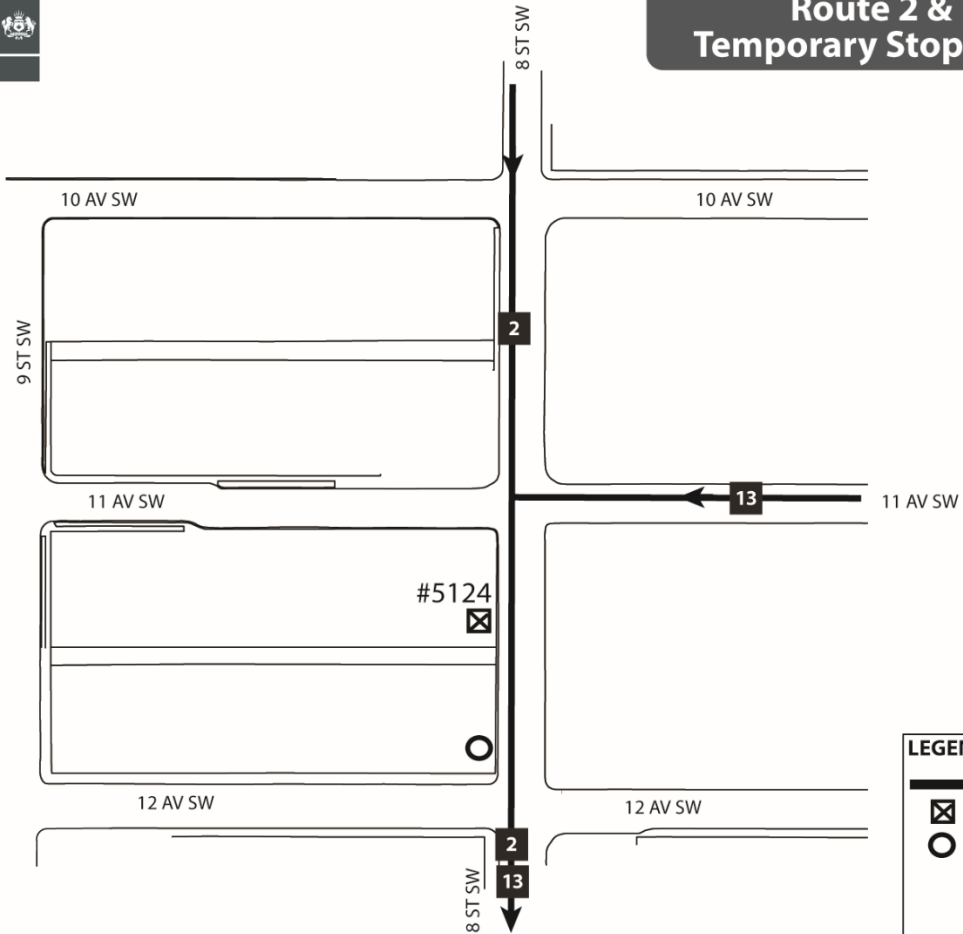

Route 2 & 13 Temporary Stop Closure

LEGEND

- Route
- Closed Stop
- Temporary Stop