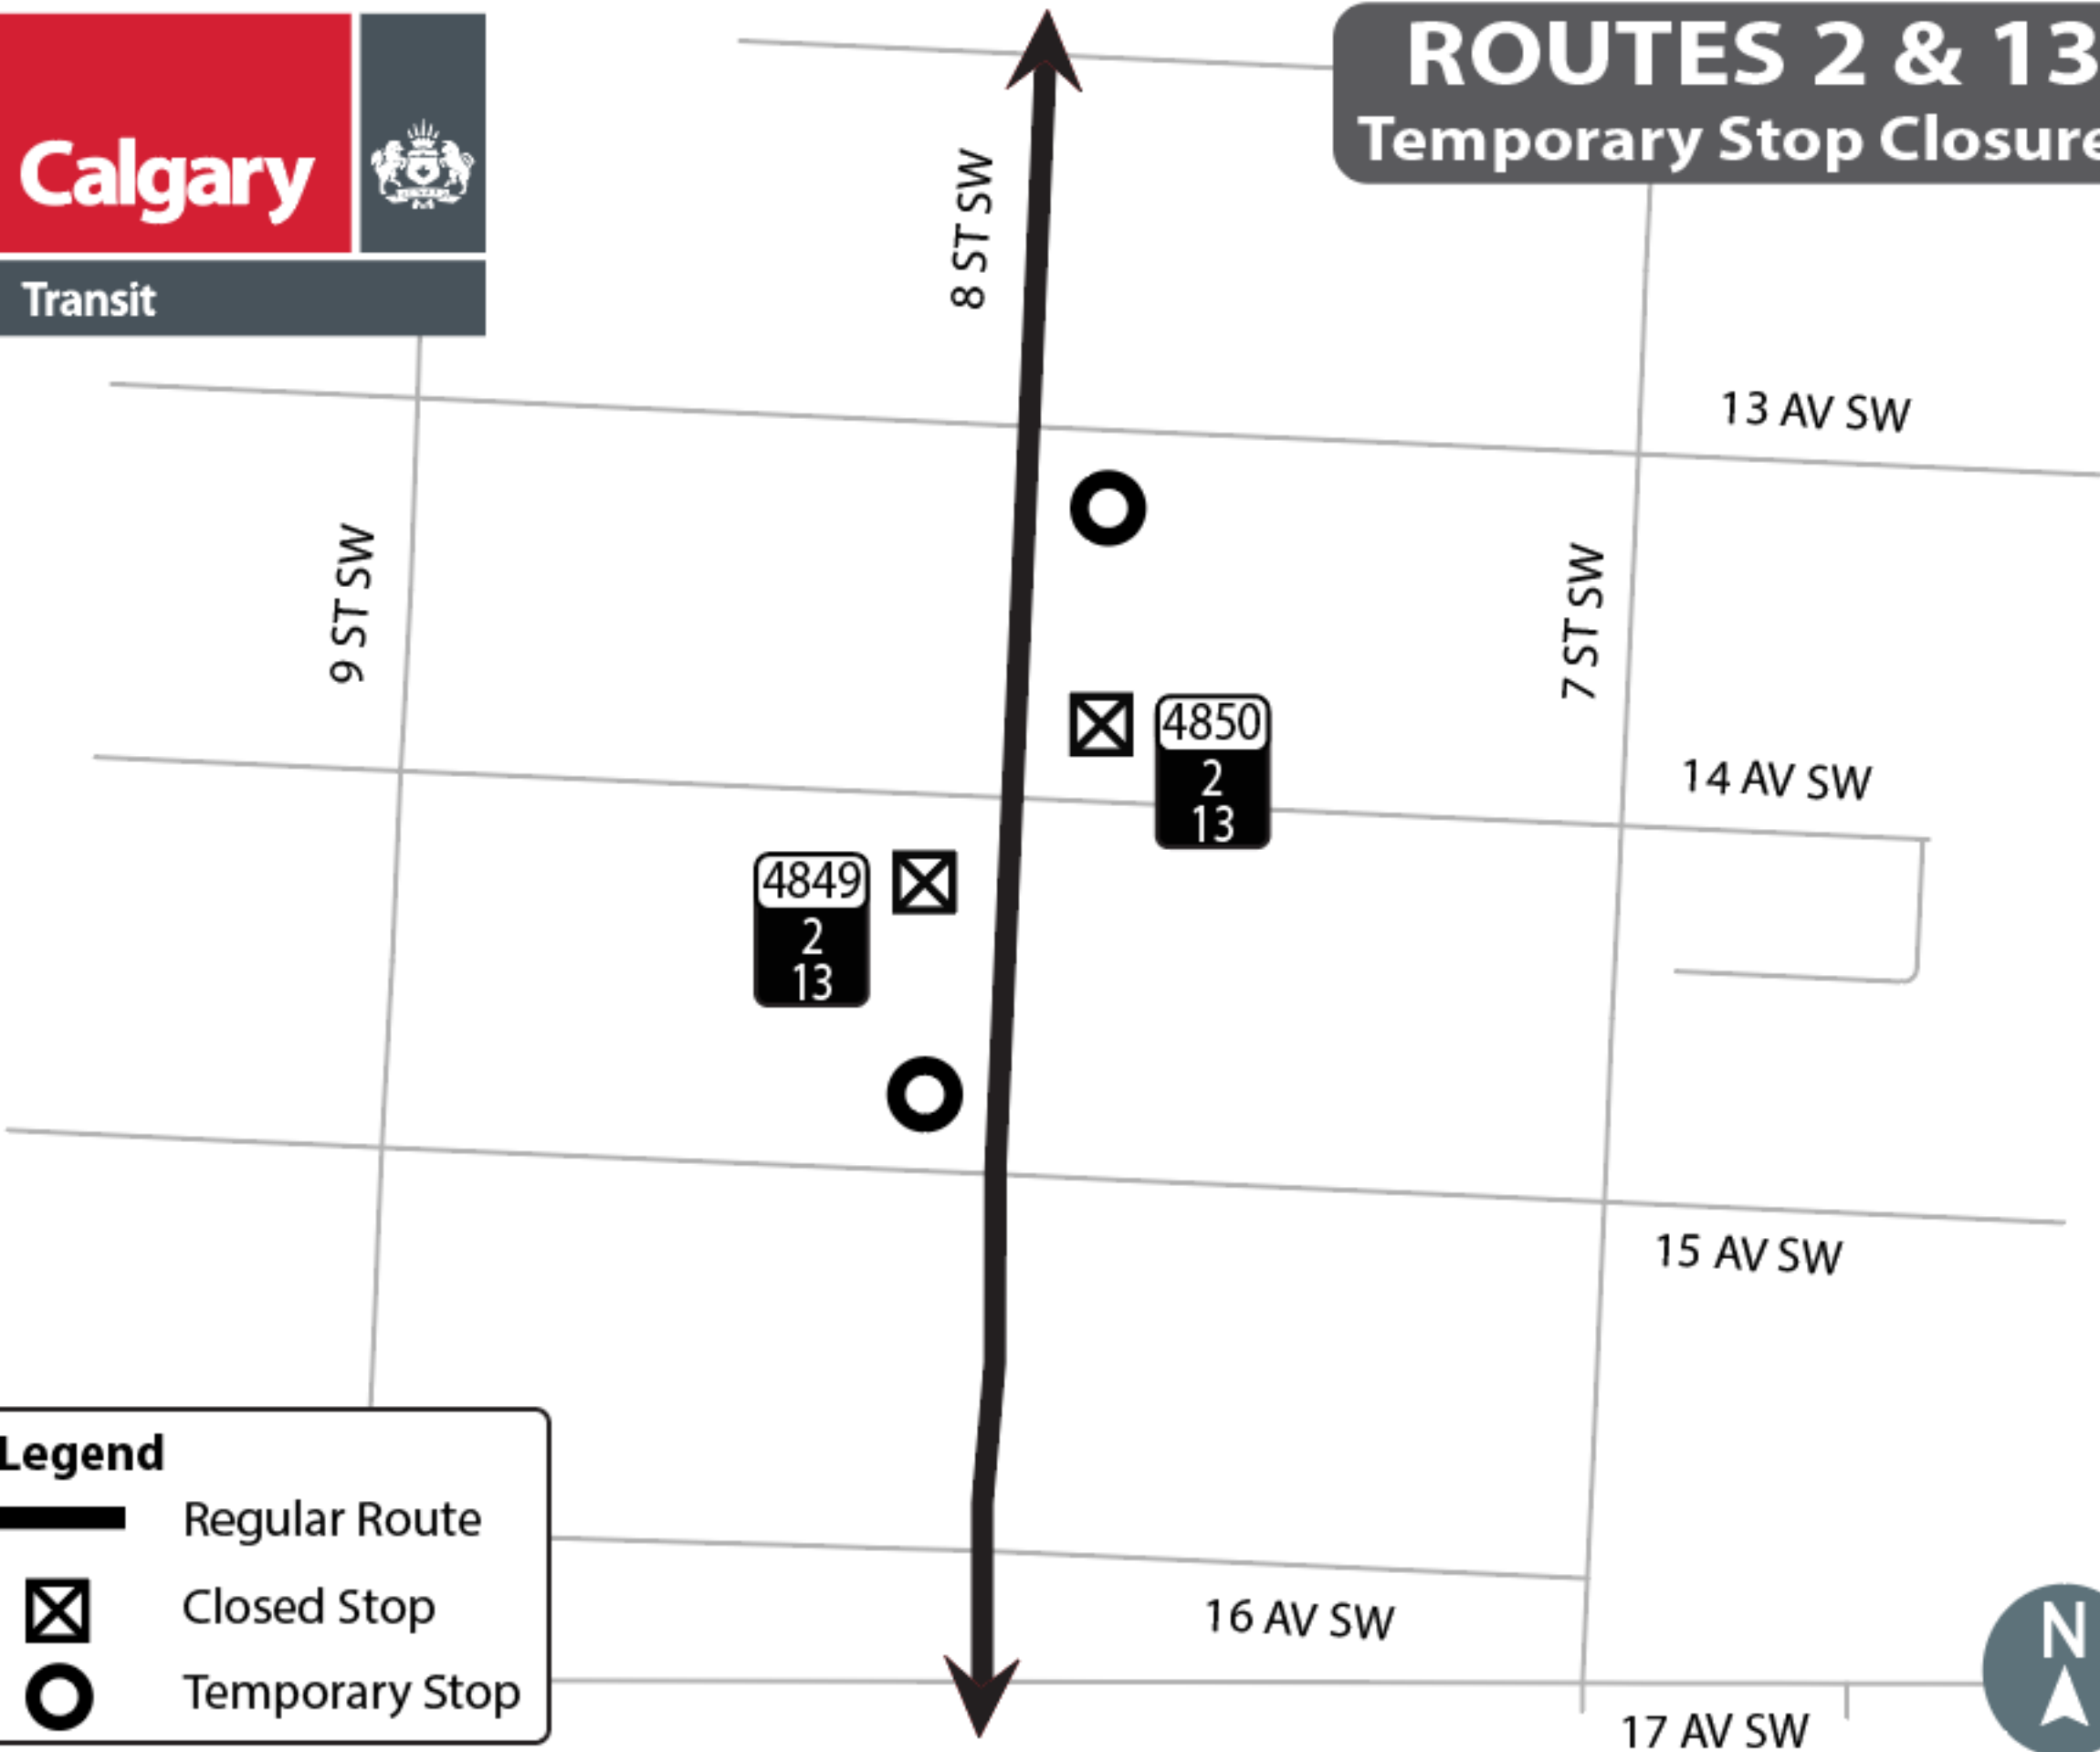

ROUTES 2 & 13 Temporary Stop Closures

Legend

- Regular Route
- Closed Stop
- Temporary Stop