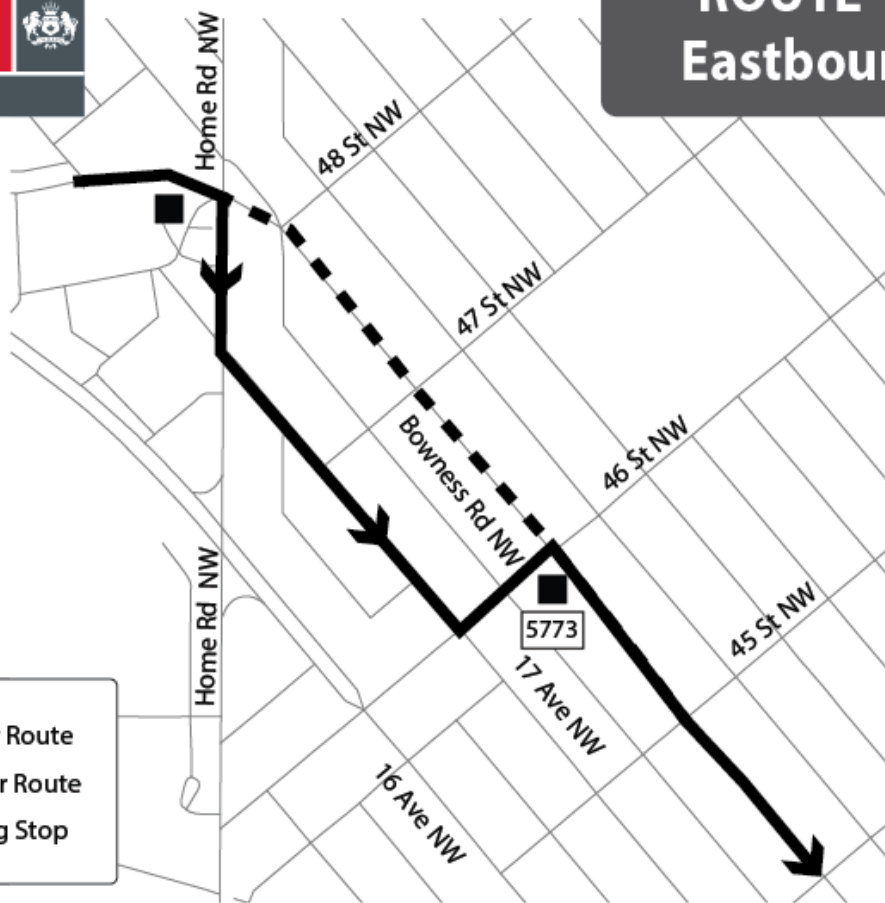

Calgary

Transit

ROUTE 1 Eastbound

Legend

-  Detour Route
-  Regular Route
-  Existing Stop