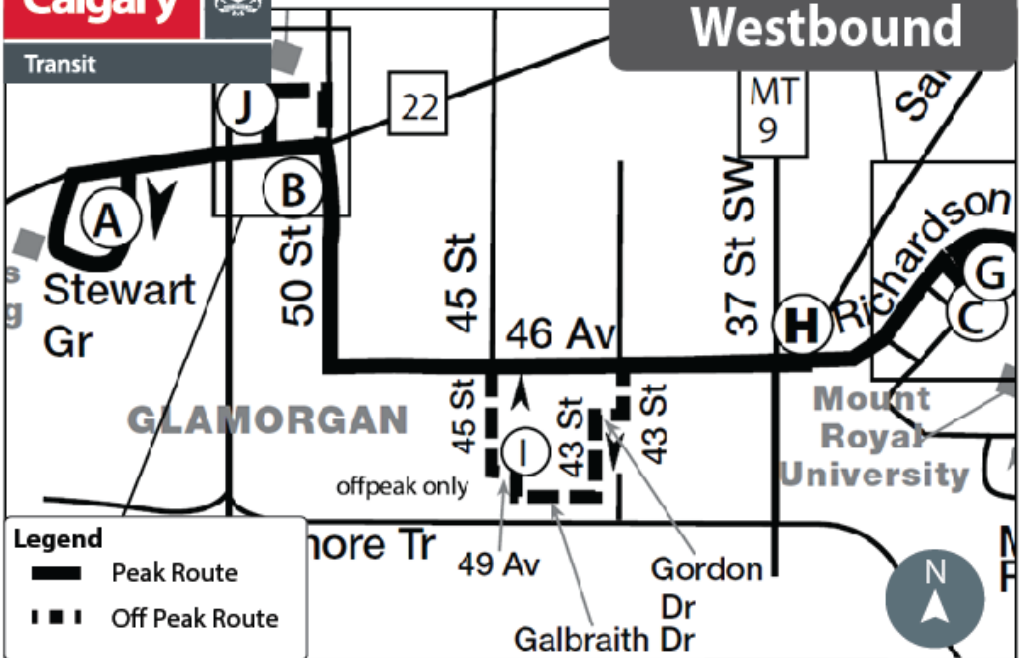

Calgary

Transit

ROUTE 13 Westbound

Legend

- Peak Route
- Off Peak Route