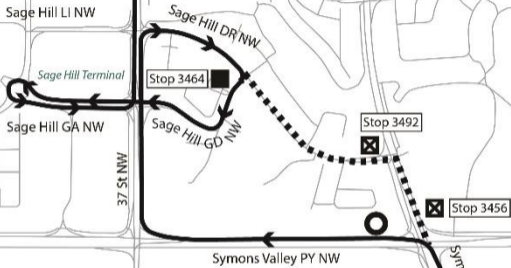

Calgary

Transit

ROUTE 123 SAGE HILL

Legend

- Detour Route
- - - Regular Route
- Existing Stop
- ⊠ Closed Stop
- Temporary Stop

Calgary

Transit

ROUTE 123 NORTH POINTE

Legend

- Detour Route
- - - Regular Route
- Existing Stop
- ⊠ Closed Stop
- Temporary Stop