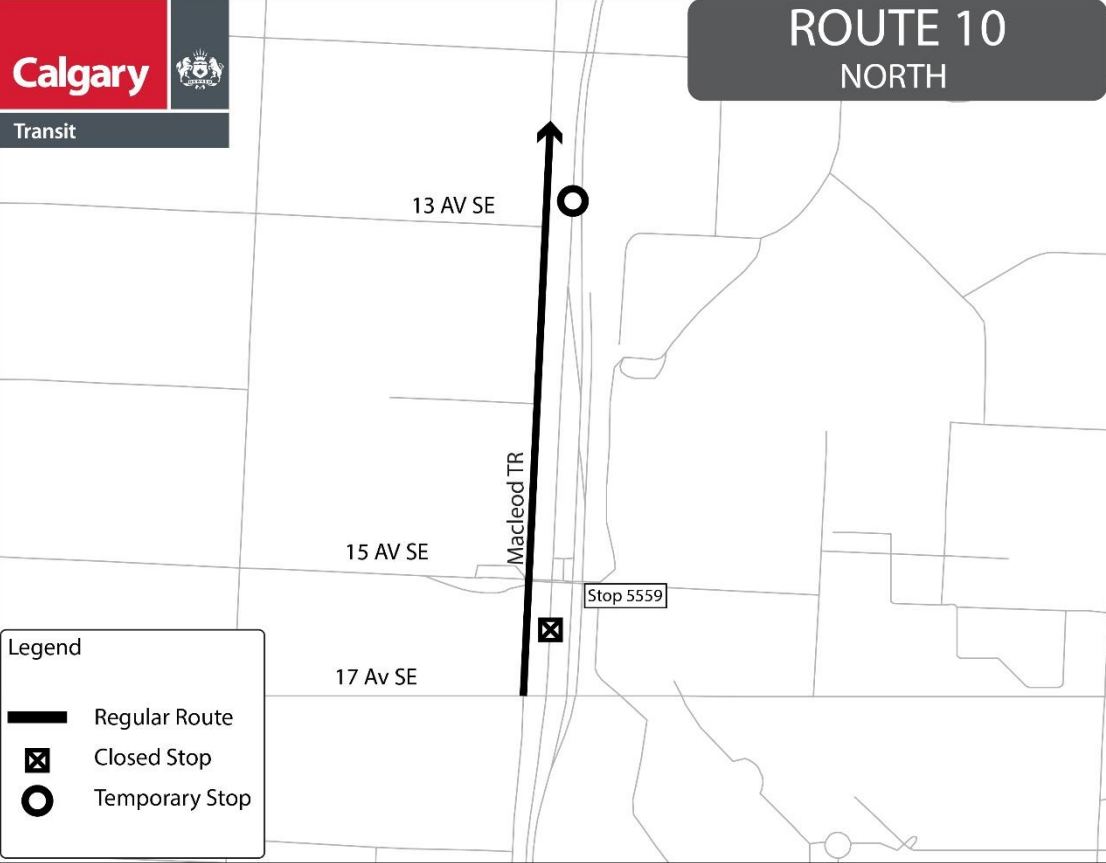

ROUTE 10 NORTH

Legend

- Regular Route
- Closed Stop
- Temporary Stop