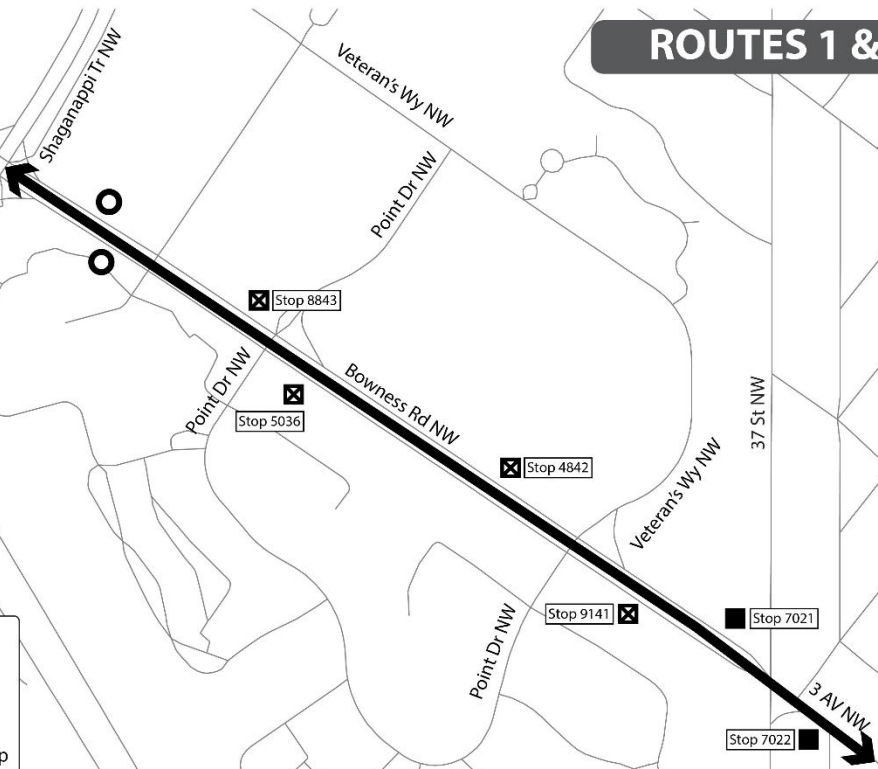

ROUTES 1 & 40

Legend

- Detour Route
- Existing Stop
- Closed Stop
- Temporary Stop