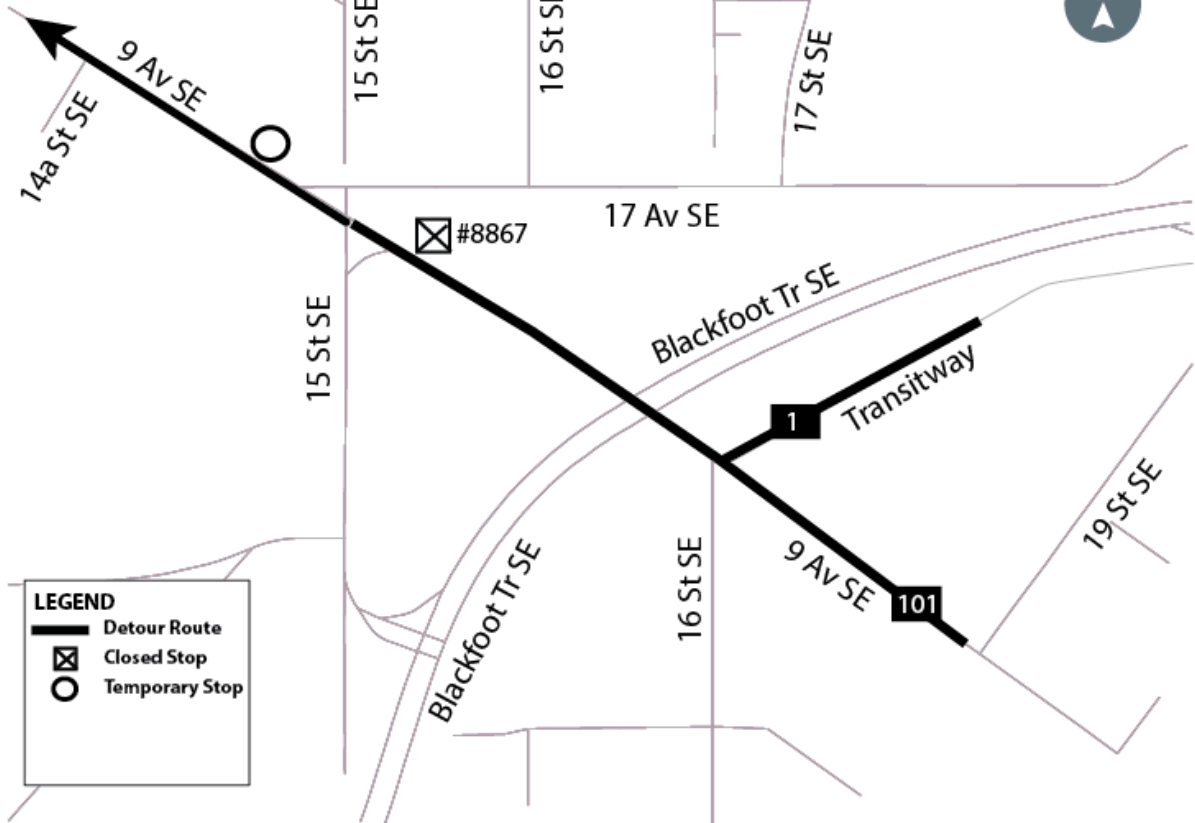

Calgary

Transit

# Route 1 & 101 Stop Closure

## LEGEND

-  Detour Route
-  Closed Stop
-  Temporary Stop