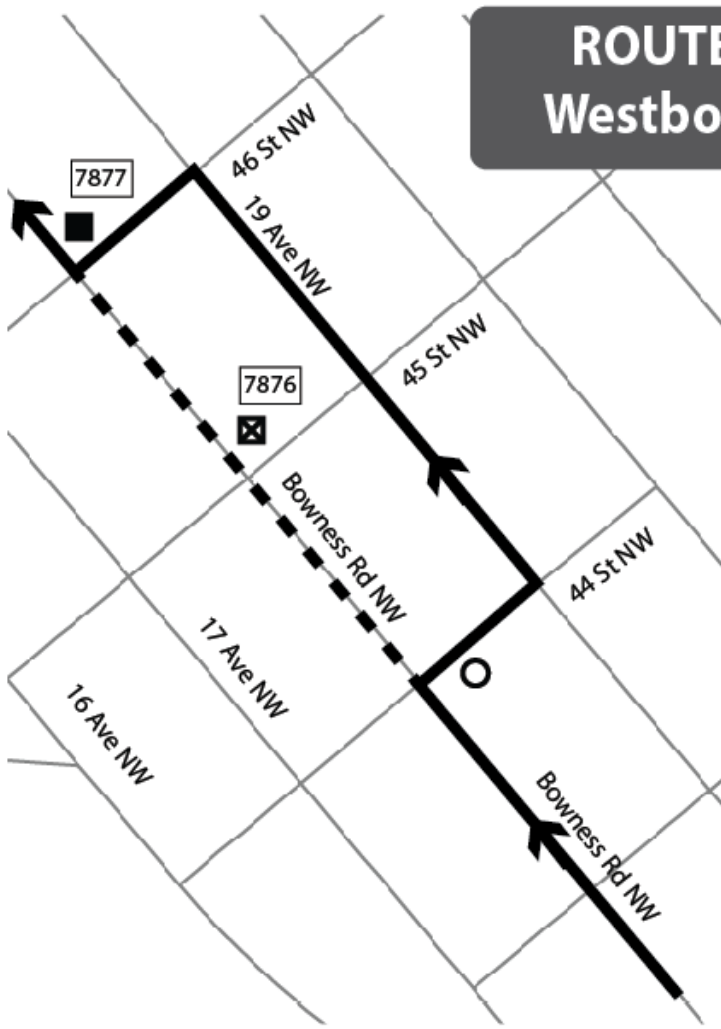

Calgary

Transit

ROUTE 1 Westbound

Legend

-  Detour Route
-  Regular Route
-  Existing Stop
-  Closed Stop
-  Temporary Stop