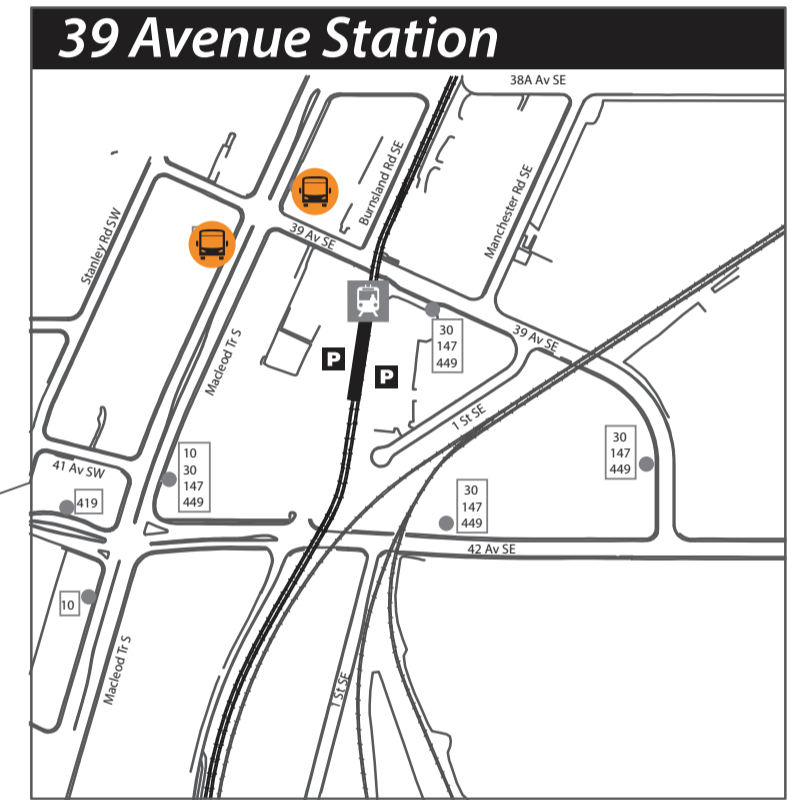

601 Red Line CTrain Replacement Shuttle (Chinook - City Hall/Bow Valley College)

SHUTTLE STOPS

NB RED LINE SHUTTLE to 6 AV SE/Macleod TR:

- Chinook (WB 61 AV SW/1A ST SW)
- NB Macleod Trail @ 39 Avenue SE (Farside)
- NB Macleod Trail @ 25 Avenue SE (farside)
- NB Macleod Trail @ 12 Avenue SE (nearside)
- NB Macleod Trail @ 7 AV SE (nearside)

SB RED LINE SHUTTLE to Chinook (WB 61 AV SW/1A ST SW):

- NB Macleod TR @ 7 AV SE (nearside)
- SB Macleod Trail @ 12 Avenue SE (farside)
- SB Macleod Trail @ 14 Avenue SE (farside)
- SB Macleod Trail @ 25 Avenue SW (farside)
- SB Macleod Trail @ 39 Avenue SE (farside)
- Chinook (WB 61 AV SW/1A ST ST SW)

LEGEND

- █ Route
- CTrain Line
- CTrain Station
- CTrain Station Closed
- Shuttle Stop