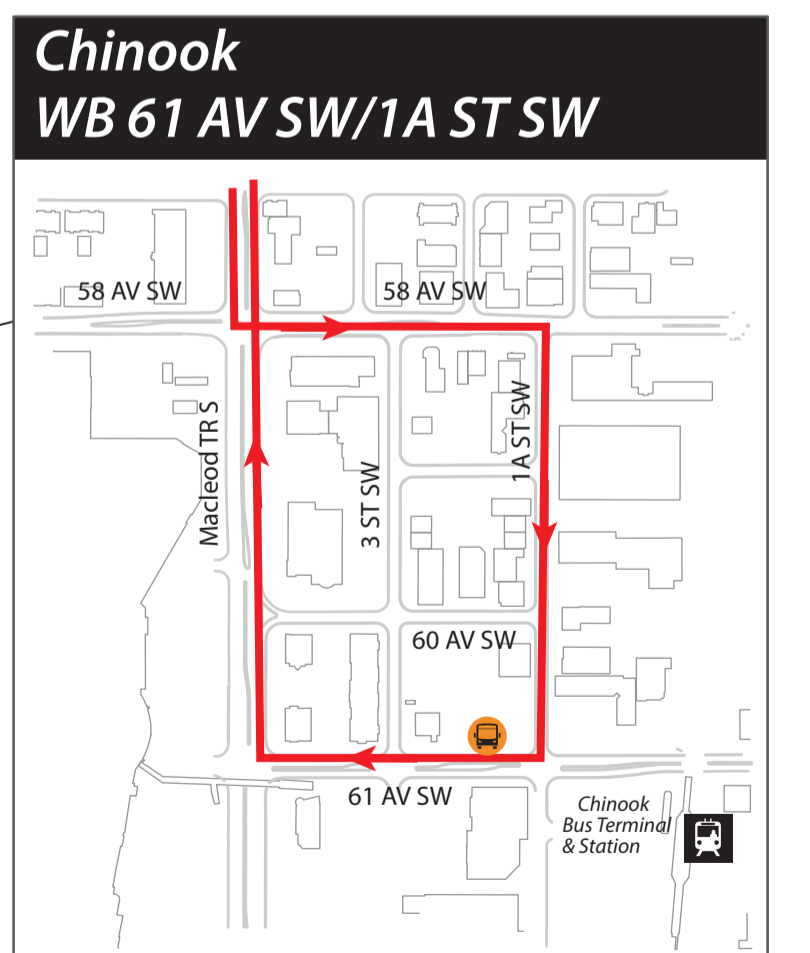

601 Red Line CTrain Replacement Shuttle (Chinook - City Hall/Bow Valley College)

SHUTTLE STOPS

NB RED LINE SHUTTLE to 6 AV SE/Macleod TR:

- Chinook (WB 61 AV SW/1A ST SW)
- NB Macleod Trail @ 39 Avenue SE (Farside)
- NB Macleod Trail @ 25 Avenue SE (farside)
- NB Macleod Trail @ 12 Avenue SE (nearside)
- NB Macleod Trail @ 7 AV SE (nearside)

SB RED LINE SHUTTLE to Chinook (WB 61 AV SW/1A ST SW):

- NB Macleod TR @ 7 AV SE (nearside)
- SB Macleod Trail @ 12 Avenue SE (farside)
- SB Macleod Trail @ 14 Avenue SE (farside)
- SB Macleod Trail @ 25 Avenue SW (farside)
- SB Macleod Trail @ 39 Avenue SE (farside)
- Chinook (WB 61 AV SW/1A ST ST SW)

LEGEND

- █ Route
- CTrain Line
- CTrain Station
- CTrain Station Closed
- Shuttle Stop