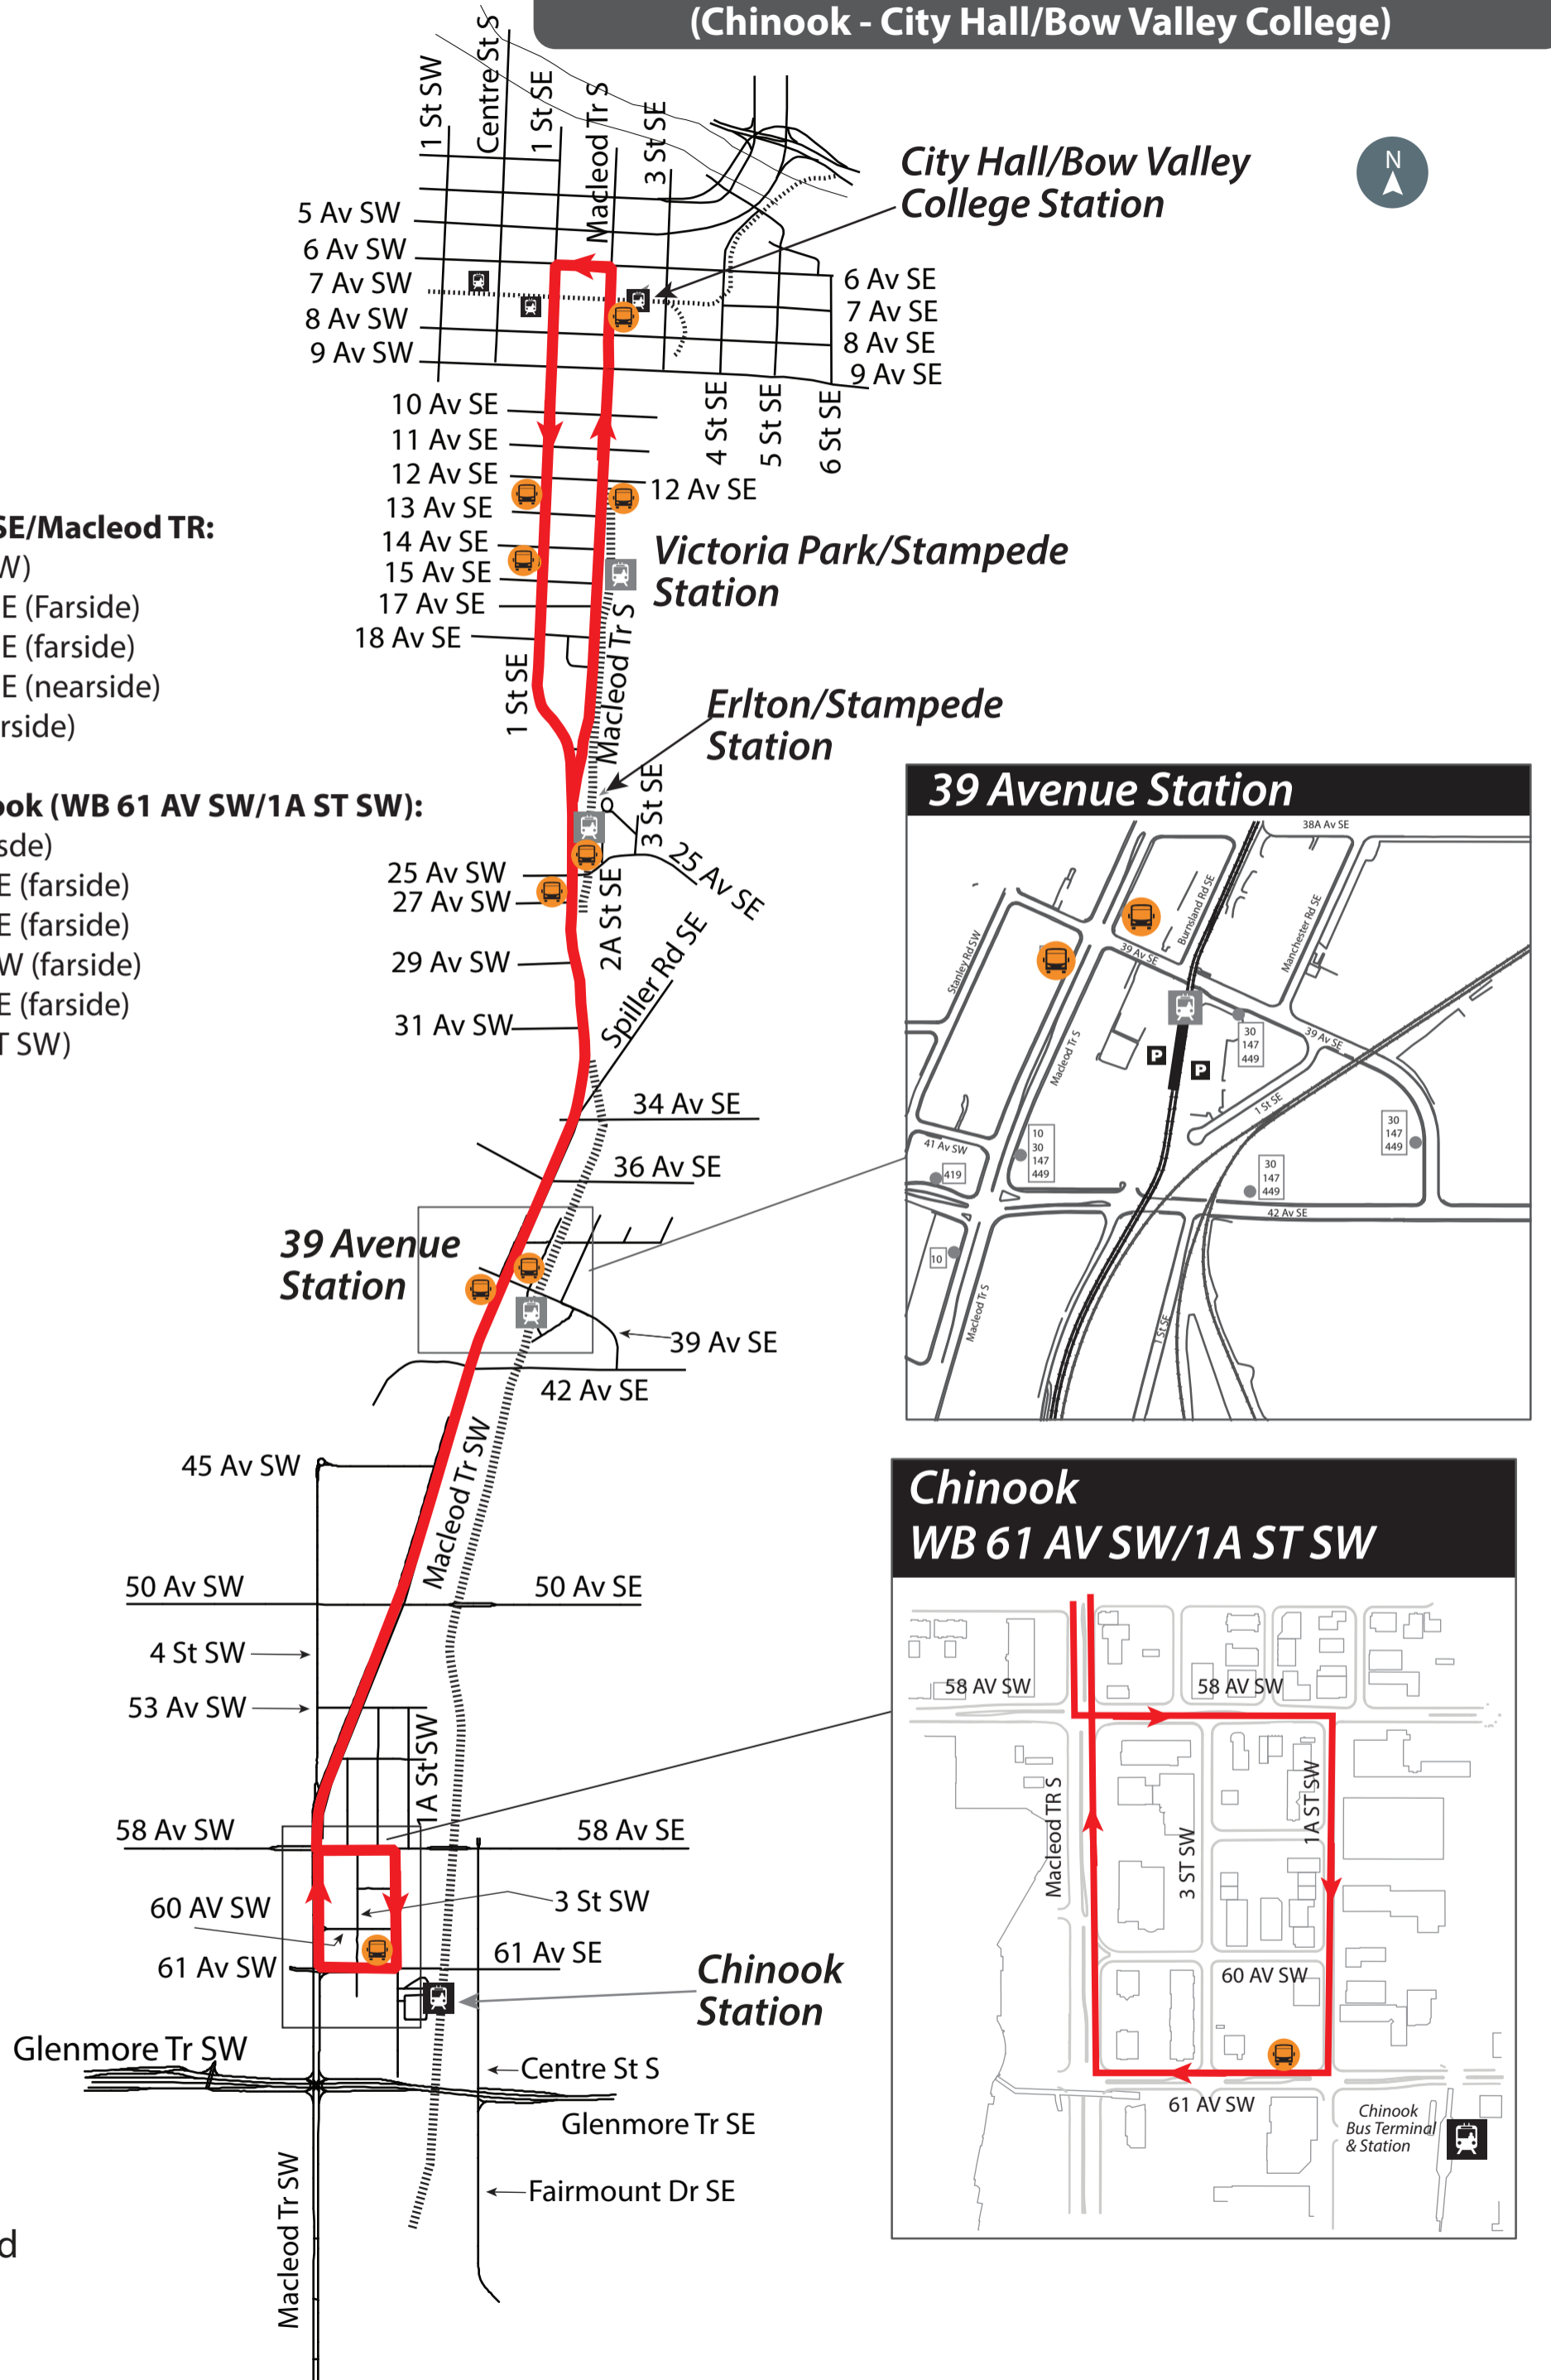

601 Red Line CTrain Replacement Shuttle (Chinook - City Hall/Bow Valley College)

SHUTTLE STOPS

NB RED LINE SHUTTLE to 6 AV SE/Macleod TR:

- Chinook (WB 61 AV SW/1A ST SW)
- NB Macleod Trail @ 39 Avenue SE (Farside)
- NB Macleod Trail @ 25 Avenue SE (farside)
- NB Macleod Trail @ 12 Avenue SE (nearside)
- NB Macleod Trail @ 7 AV SE (nearside)

SB RED LINE SHUTTLE to Chinook (WB 61 AV SW/1A ST SW):

- NB Macleod TR @ 7 AV SE (nearside)
- SB Macleod Trail @ 12 Avenue SE (farside)
- SB Macleod Trail @ 14 Avenue SE (farside)
- SB Macleod Trail @ 25 Avenue SW (farside)
- SB Macleod Trail @ 39 Avenue SE (farside)
- Chinook (WB 61 AV SW/1A ST ST SW)

LEGEND

- █ Route
- CTrain Line
- CTrain Station
- CTrain Station Closed
- Shuttle Stop