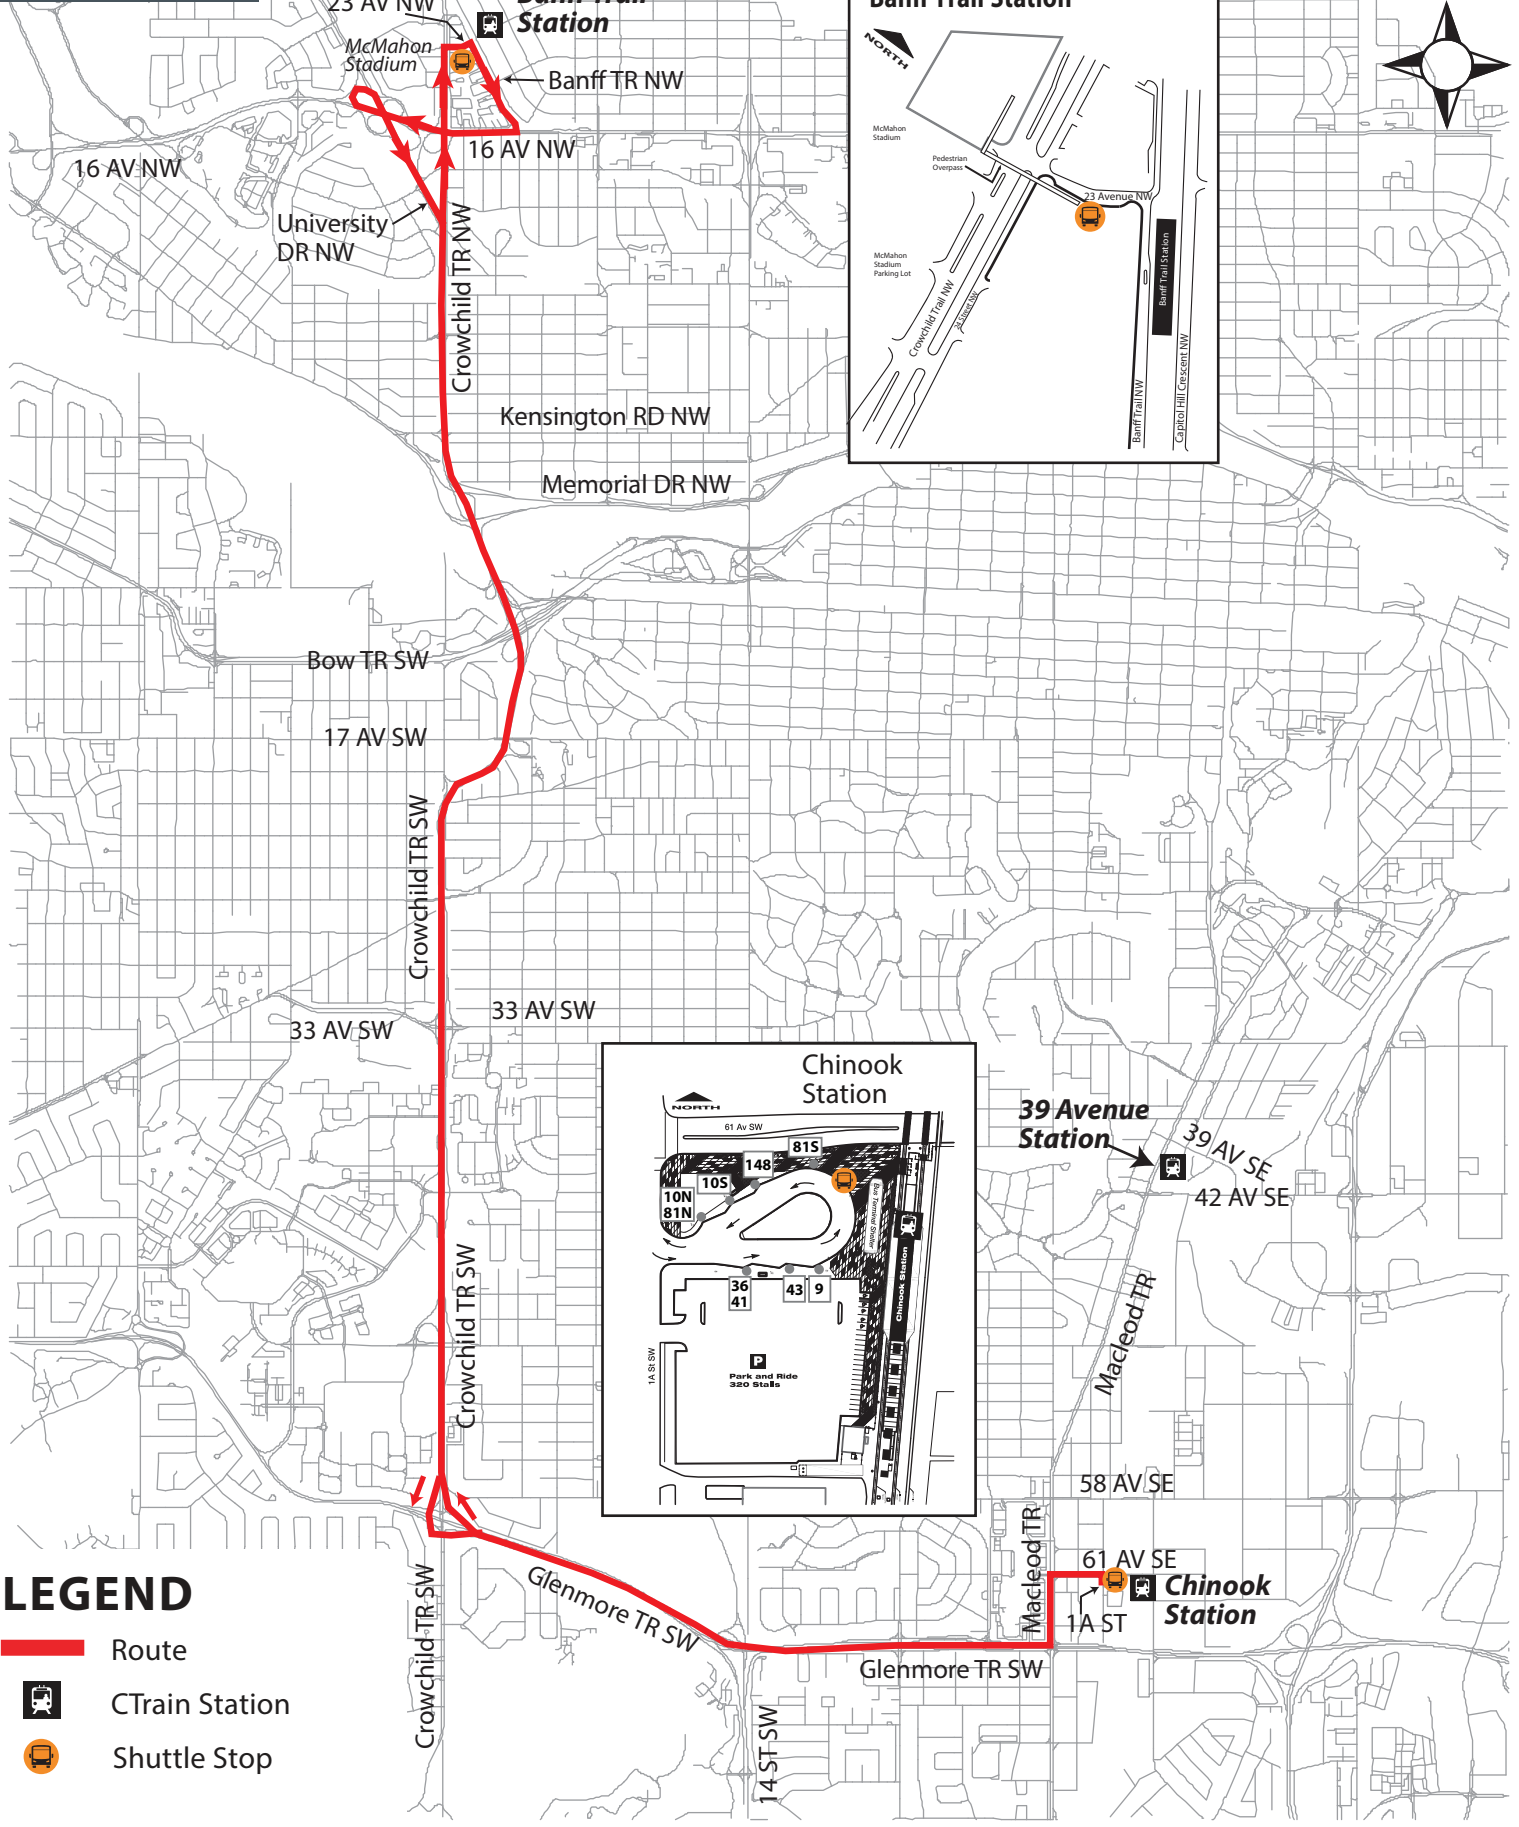

Stampede Football Shuttle (Chinook - Banff Trail)

Transit

LEGEND

- Route
- CTrain Station
- Shuttle Stop