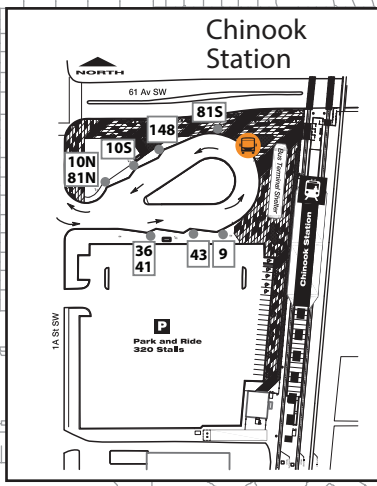

Stampede Football Shuttle (Chinook - Banff Trail)

Transit

LEGEND

- Route
- CTrain Station
- Shuttle Stop