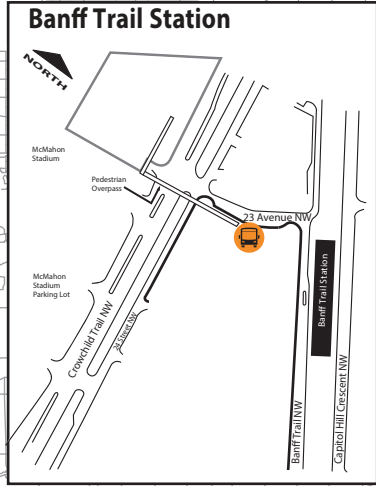

Stampede Football Shuttle (Chinook - Banff Trail)

Transit

LEGEND

- Route
- CTrain Station
- Shuttle Stop