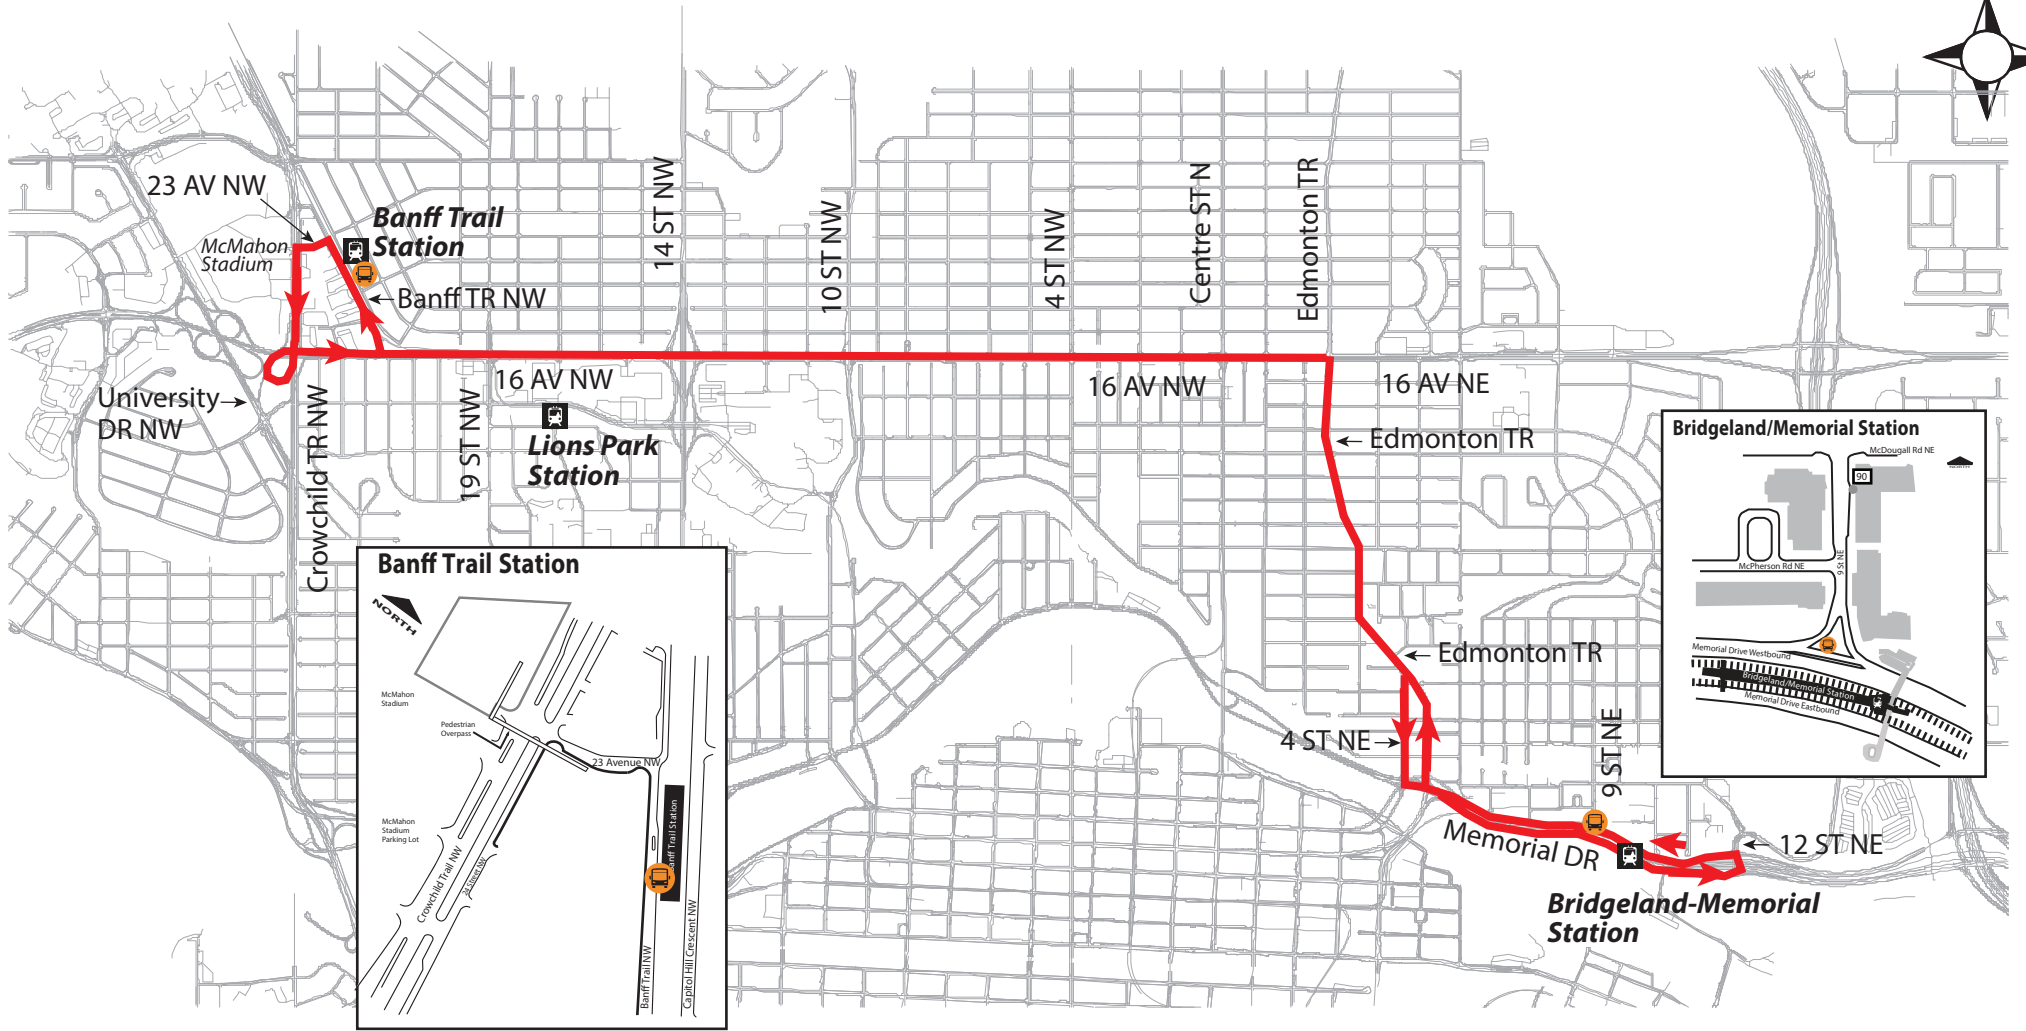

Stampede Football Shuttle (Bridgeland - Banff Trail)

LEGEND

-  Route
-  CTrain Station
-  Shuttle Stop