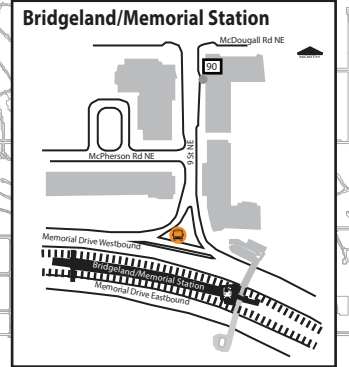

Stampede Football Shuttle (Bridgeland - Banff Trail)

LEGEND

-  Route
-  CTrain Station
-  Shuttle Stop