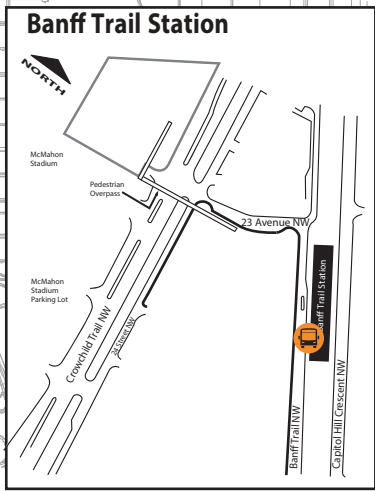

Stampede Football Shuttle (Bridgeland - Banff Trail)

LEGEND

-  Route
-  CTrain Station
-  Shuttle Stop