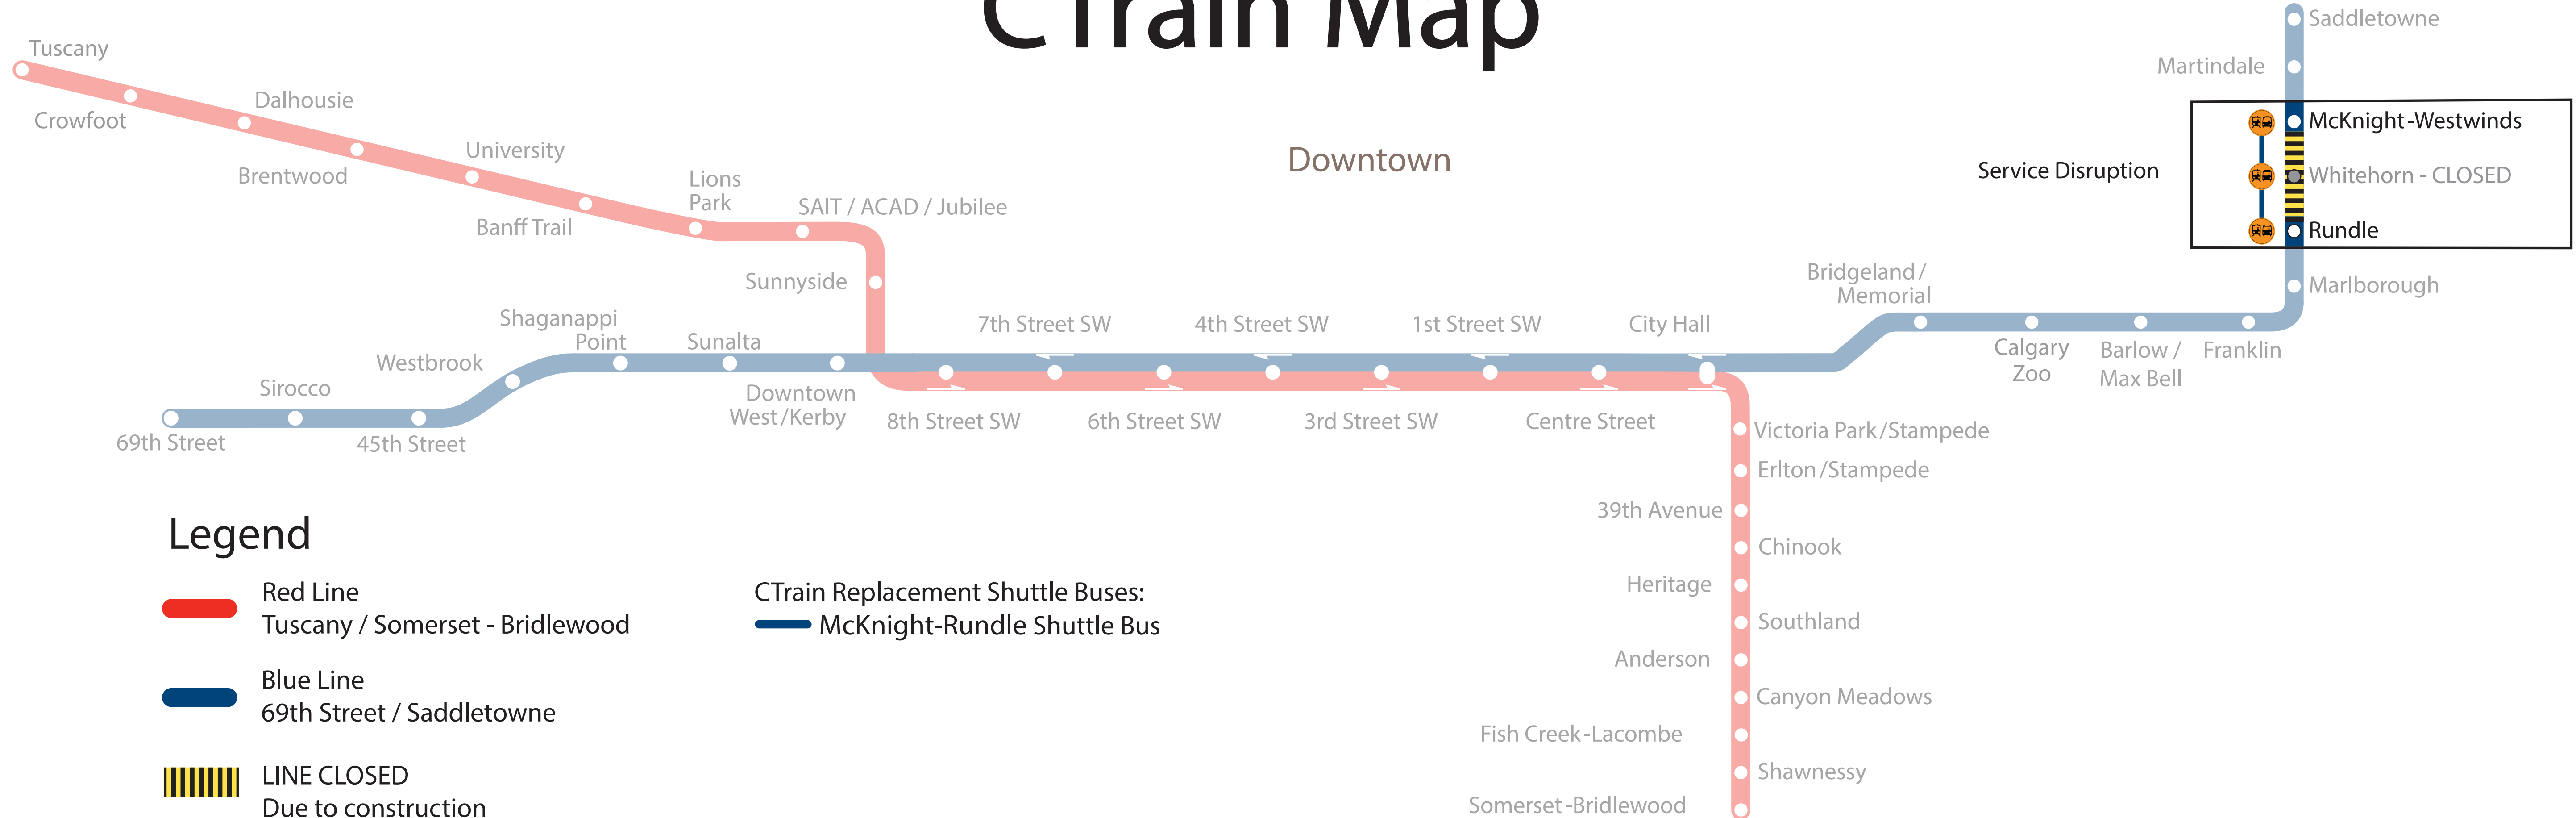

# CTrain Map

## Legend

-  Red Line  
Tuscany / Somerset - Bridlewood
-  Blue Line  
69th Street / Saddletowne
-  LINE CLOSED  
Due to construction

- CTrain Replacement Shuttle Buses:
-  McKnight-Rundle Shuttle Bus