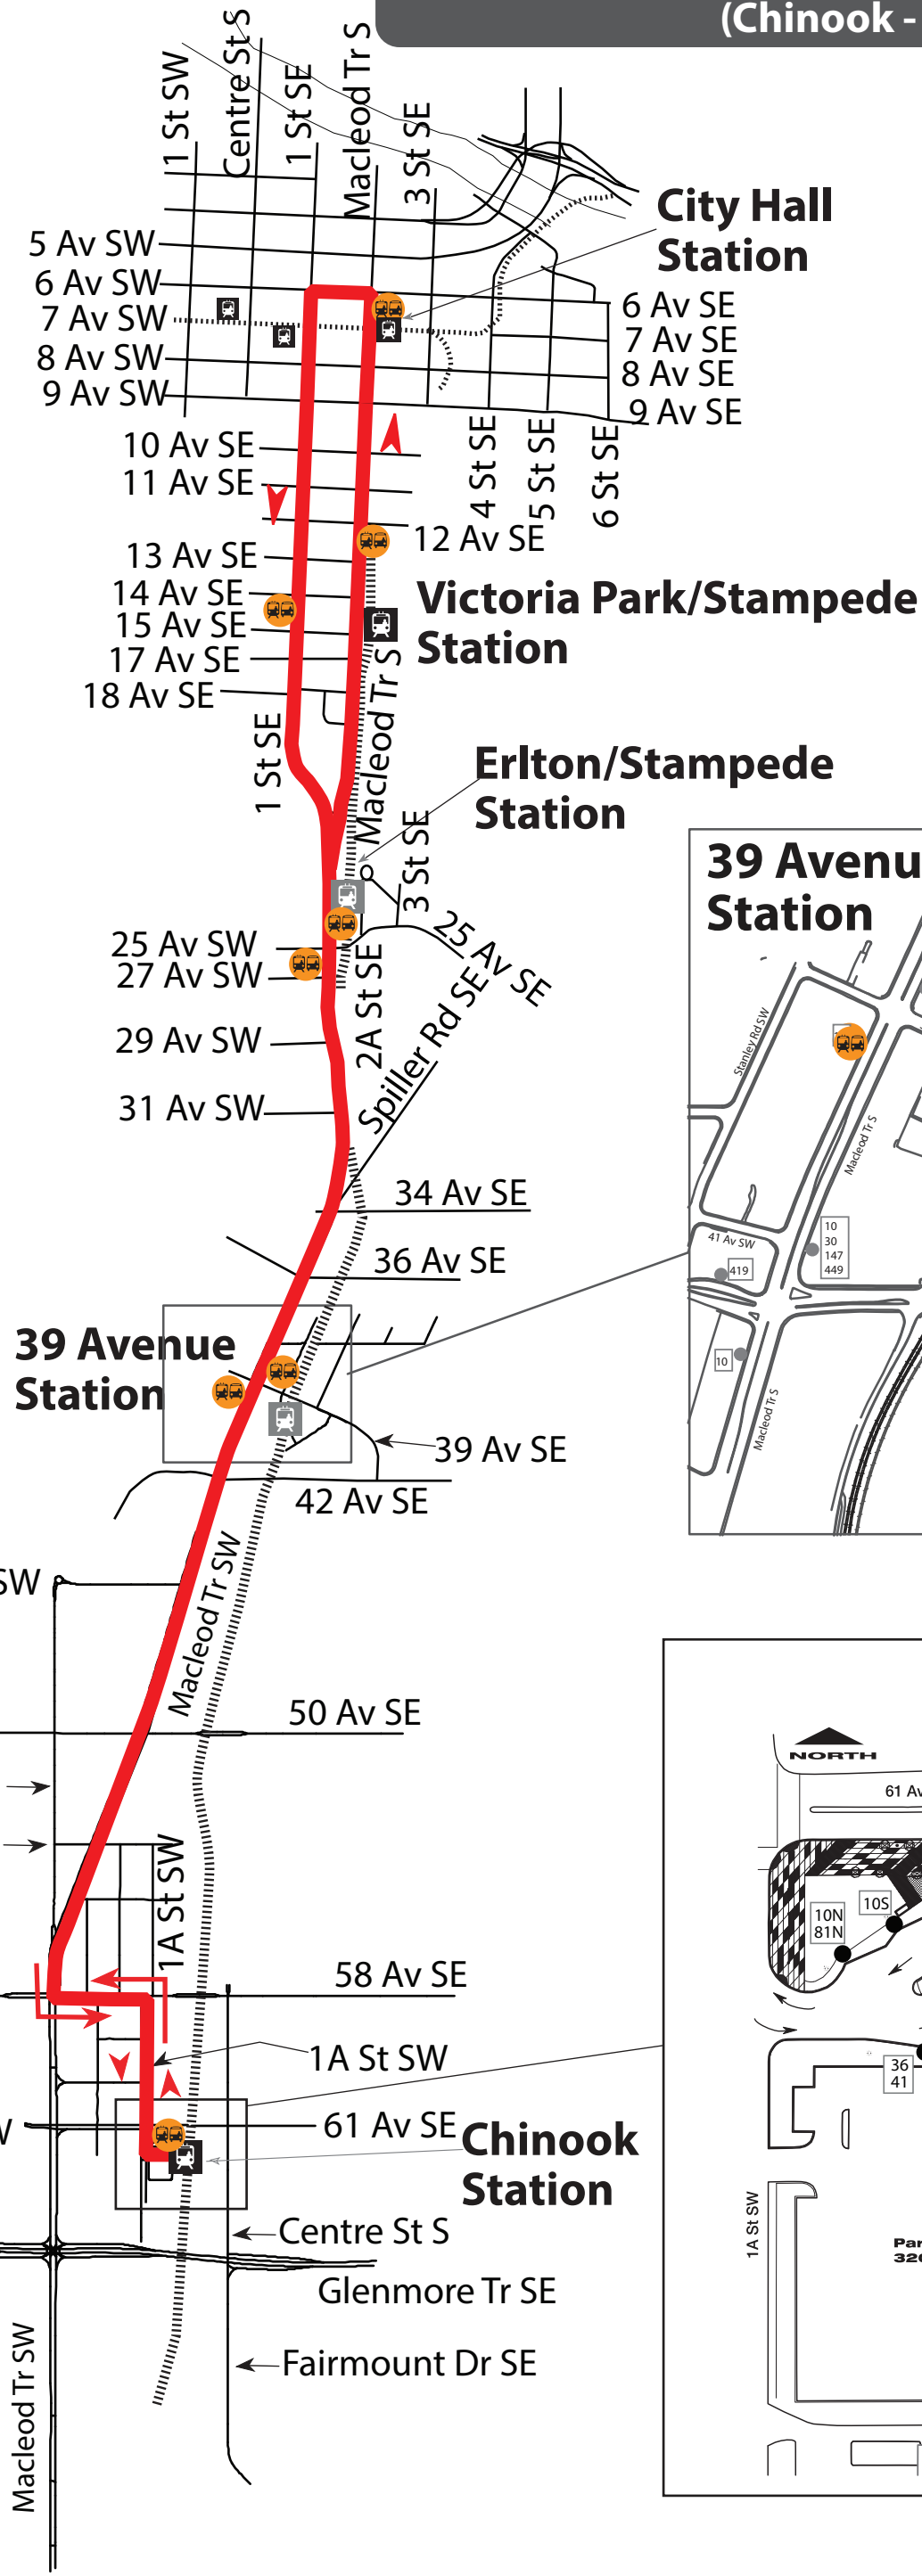

Red Line CTrain Replacement Shuttle (Chinook - City Hall)

LEGEND

- Route
- CTrain Line
- CTrain Station
- CTrain Station Closed
- Shuttle Stop