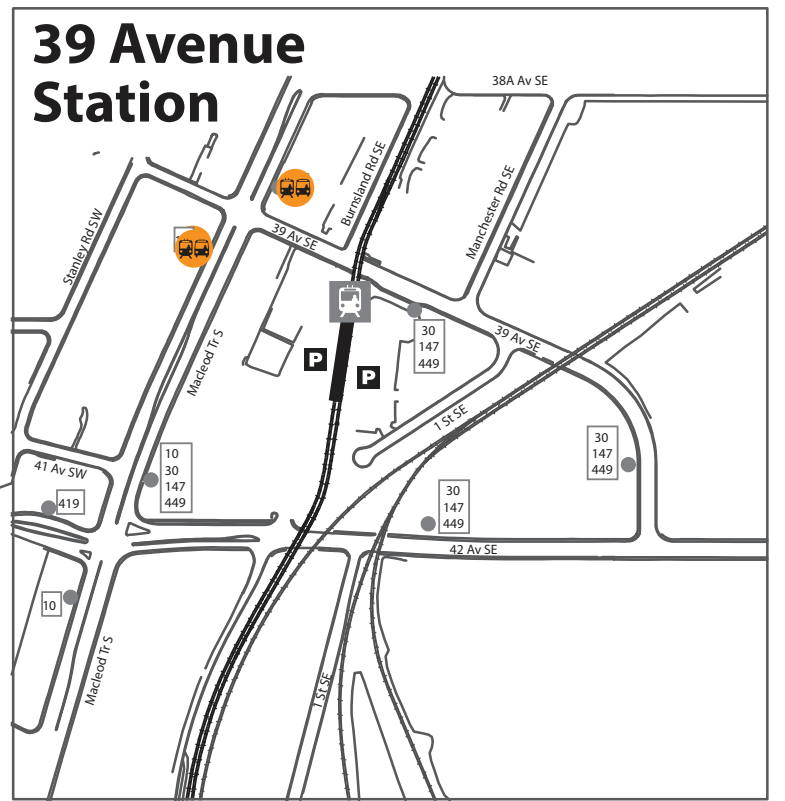

Red Line CTrain Replacement Shuttle (Chinook - City Hall)

LEGEND

- Route
- CTrain Line
- CTrain Station
- CTrain Station Closed
- Shuttle Stop