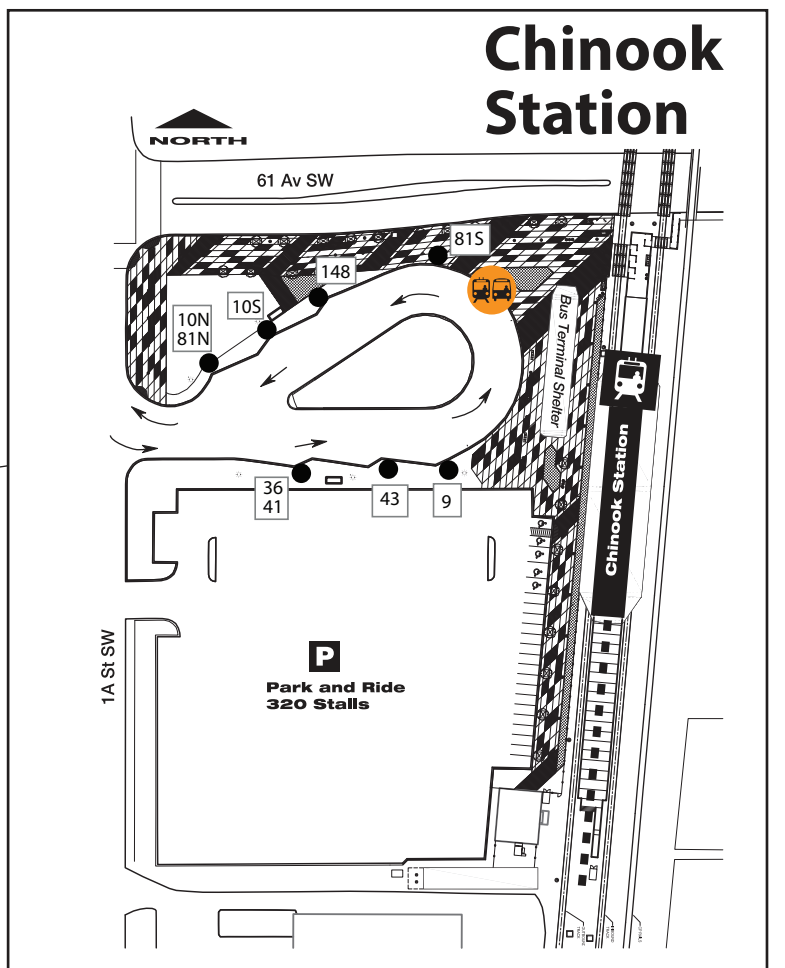

Red Line CTrain Replacement Shuttle (Chinook - City Hall)

LEGEND

- Route
- CTrain Line
- CTrain Station
- CTrain Station Closed
- Shuttle Stop