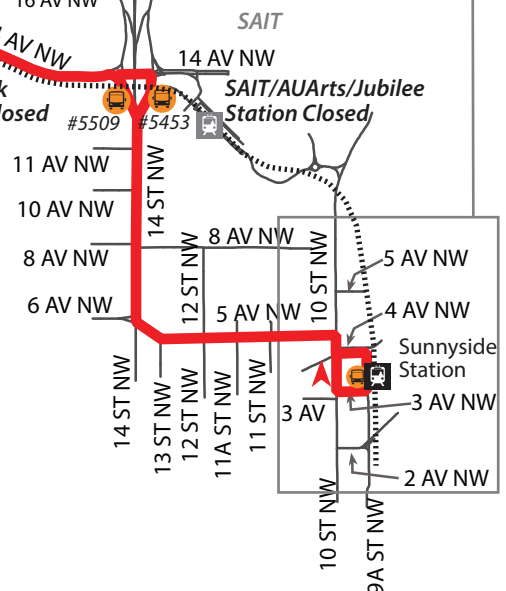

Red Line CTrain Replacement Shuttle (Brentwood - Sunnyside)

LEGEND

- █ Route
- CTrain Line
- CTrain Station
- CTrain Station Closed
- Shuttle Stop