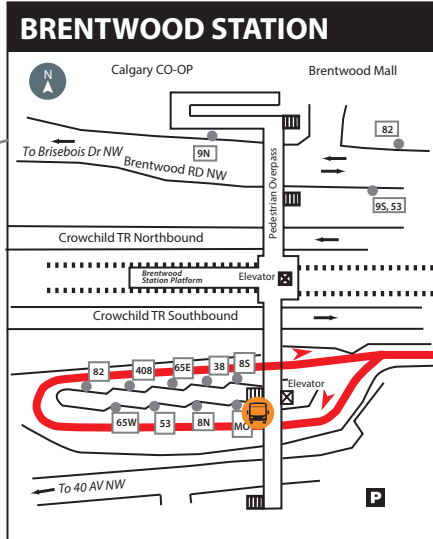

Red Line CTrain Replacement Shuttle (Brentwood - Sunnyside)

LEGEND

- █ Route
- CTrain Line
- CTrain Station
- CTrain Station Closed
- Shuttle Stop