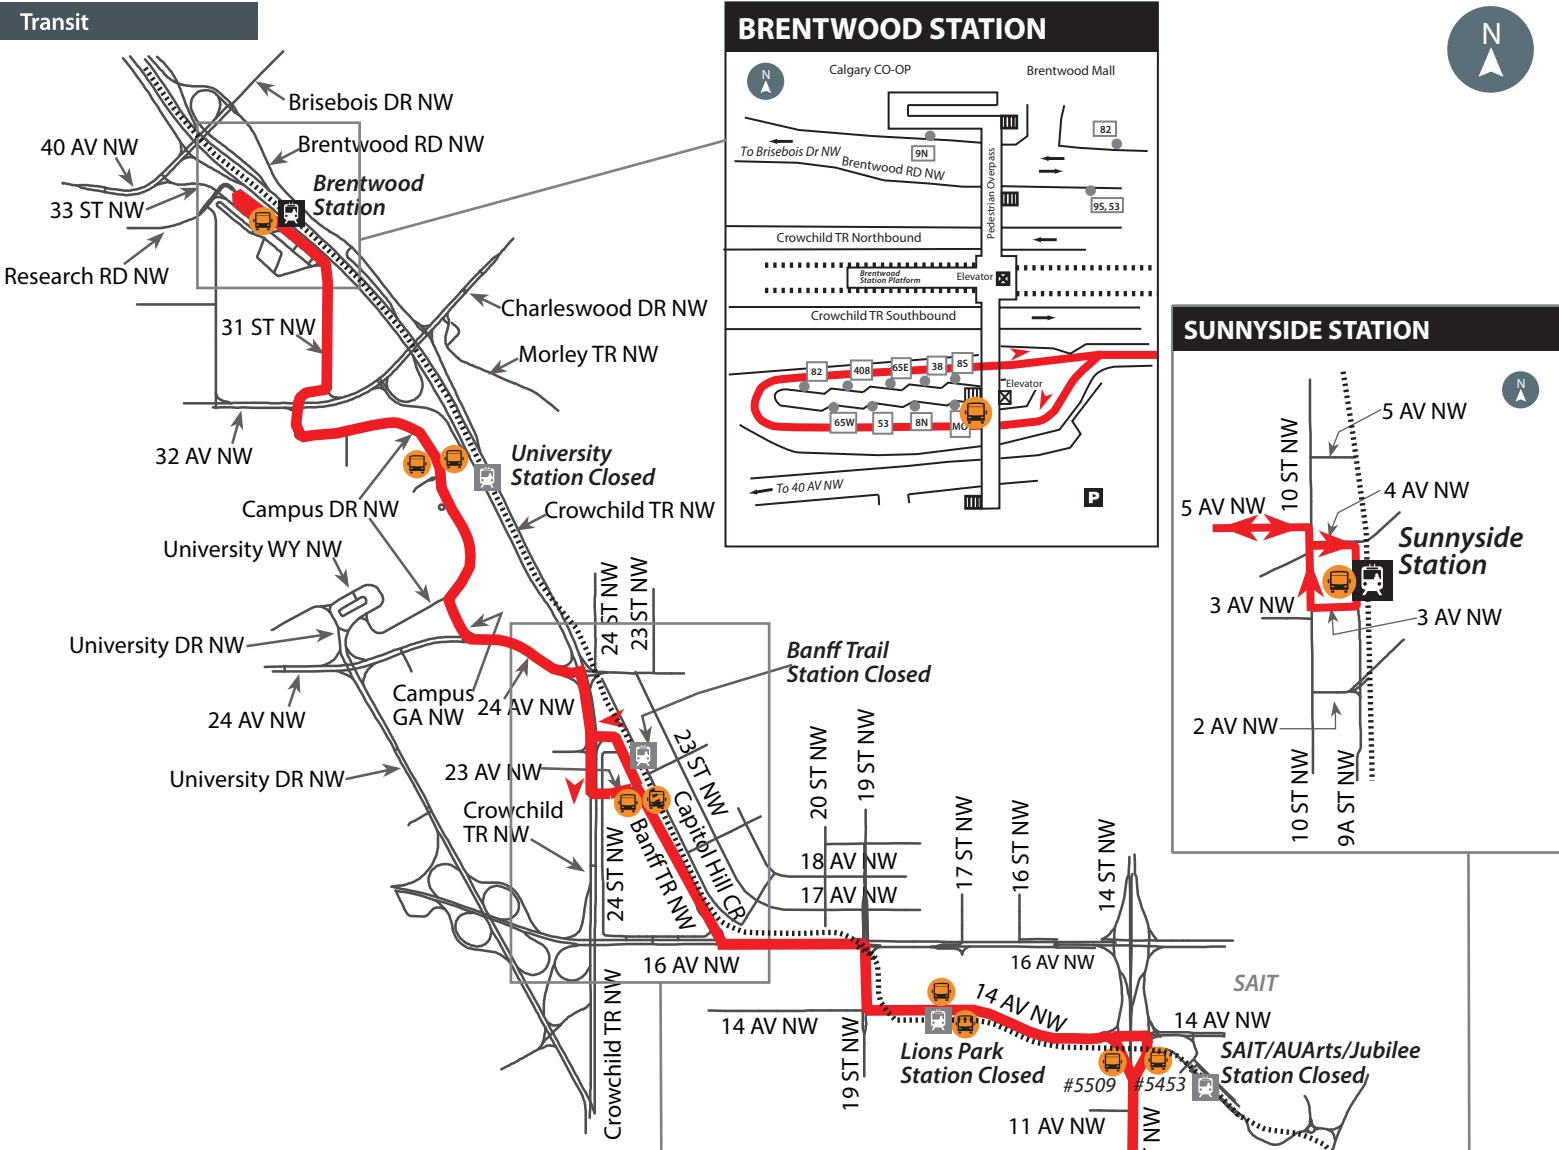

Red Line CTrain Replacement Shuttle (Brentwood - Sunnyside)

LEGEND

- █ Route
- CTrain Line
- CTrain Station
- CTrain Station Closed
- Shuttle Stop