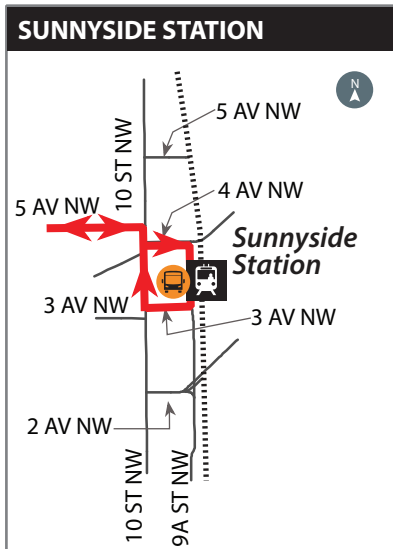

Red Line CTrain Replacement Shuttle (Brentwood - Sunnyside)

LEGEND

- █ Route
- CTrain Line
- CTrain Station
- CTrain Station Closed
- Shuttle Stop