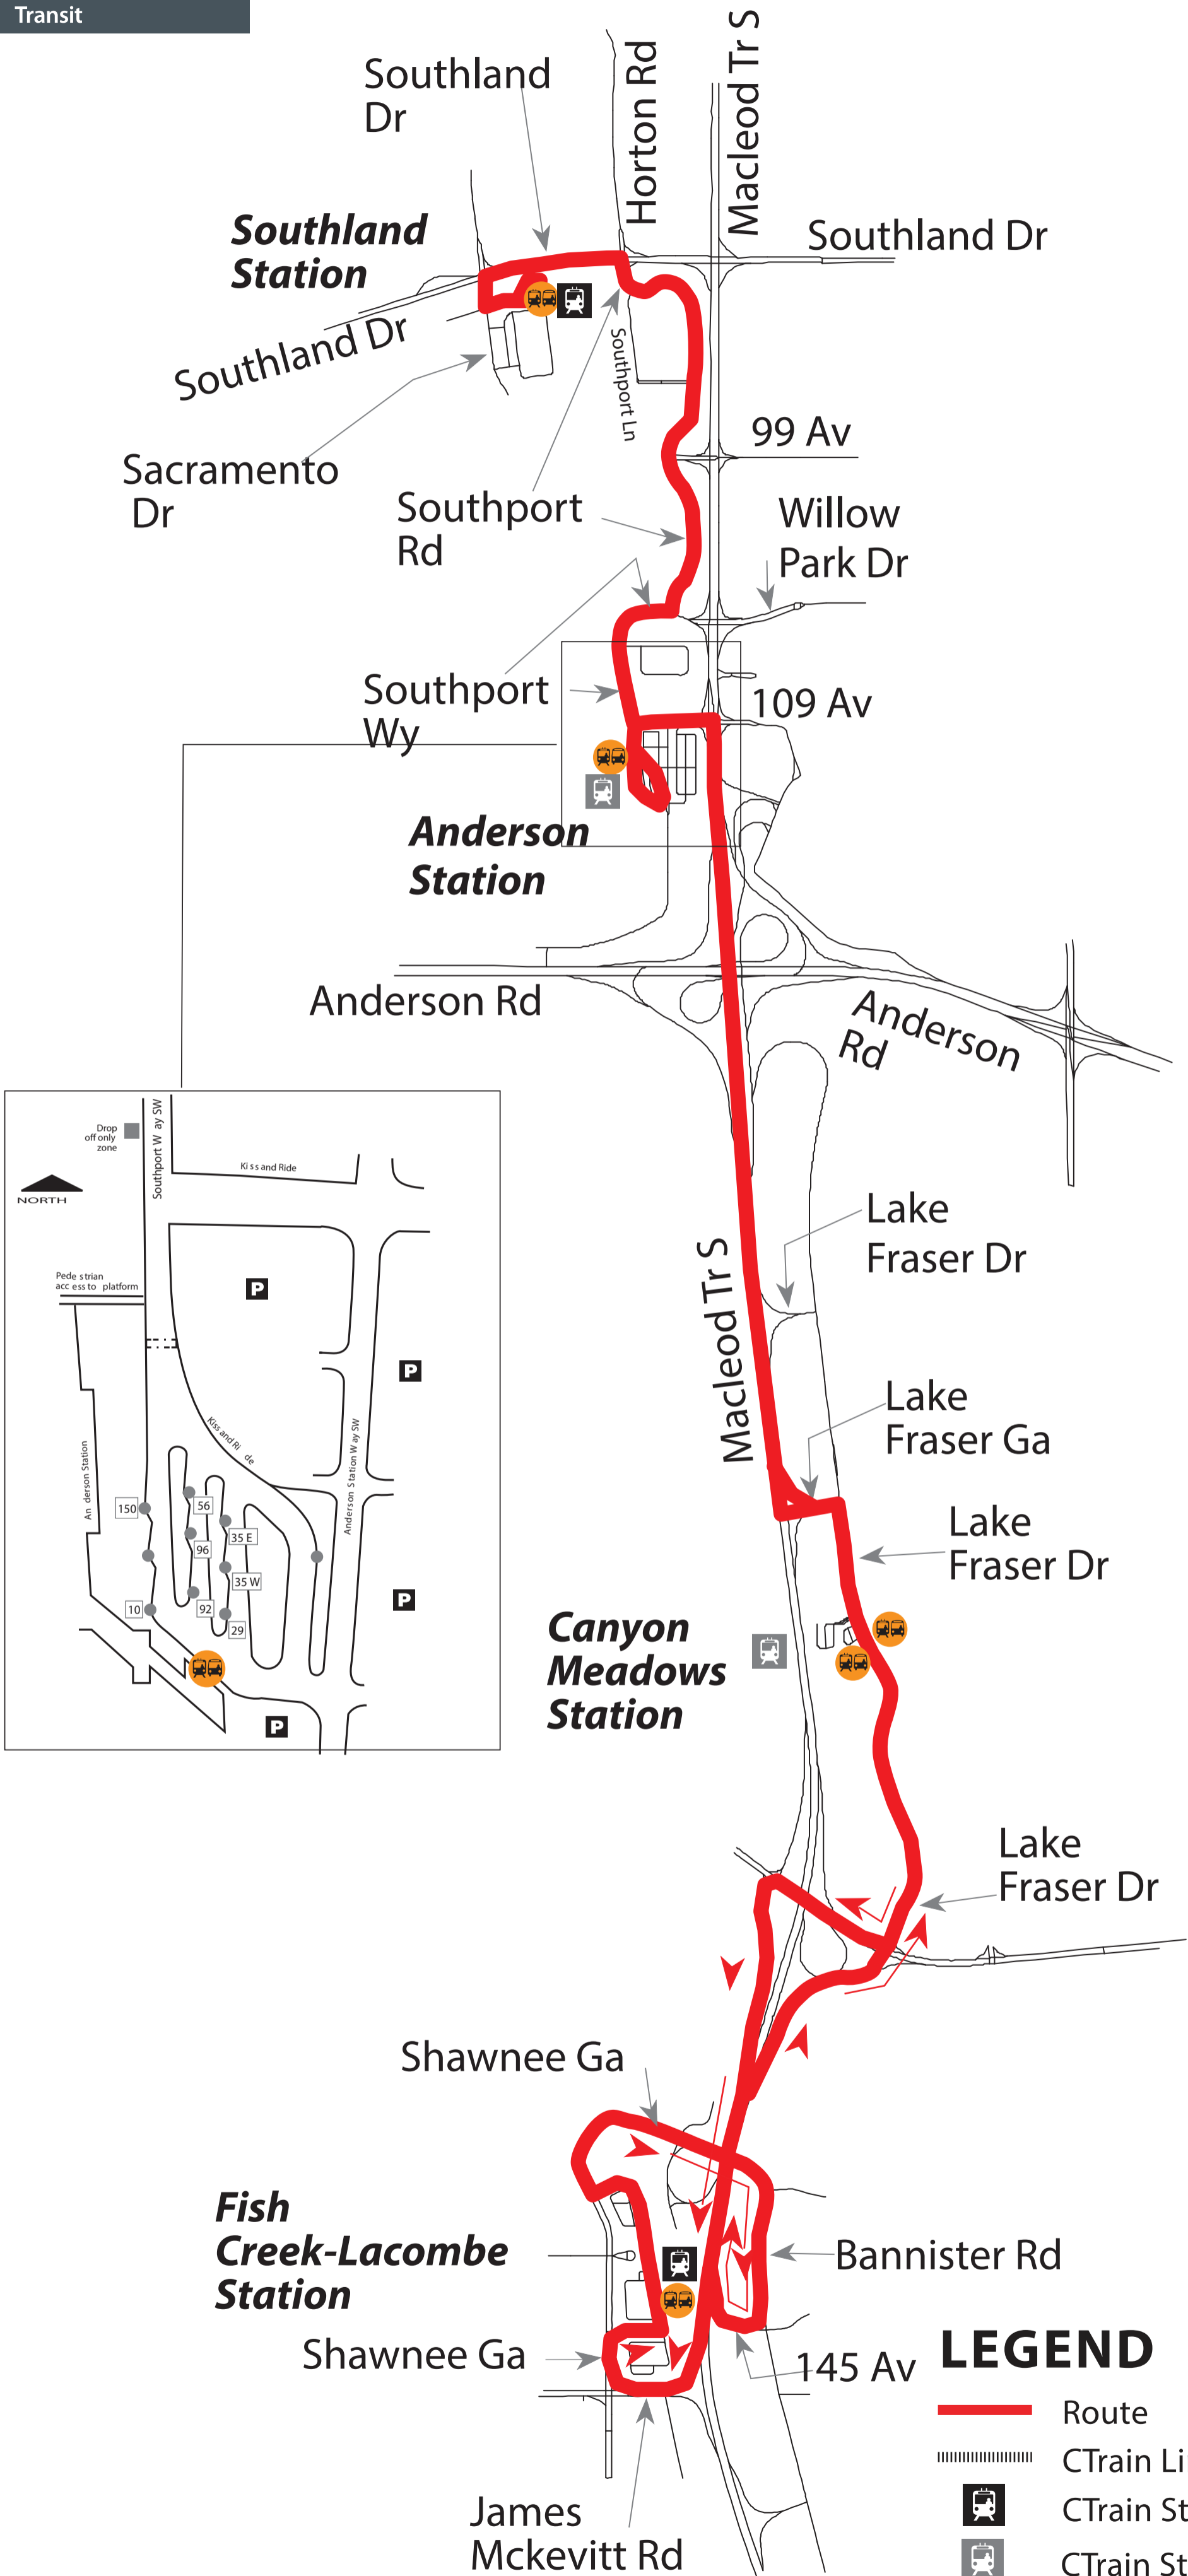

Red Line CTrain Replacement Shuttle (Southland - Anderson - Canyon Meadows - Fish Creek)

LEGEND

- Route
- CTrain Line
- CTrain Station
- CTrain Station Closed
- Shuttle Stop