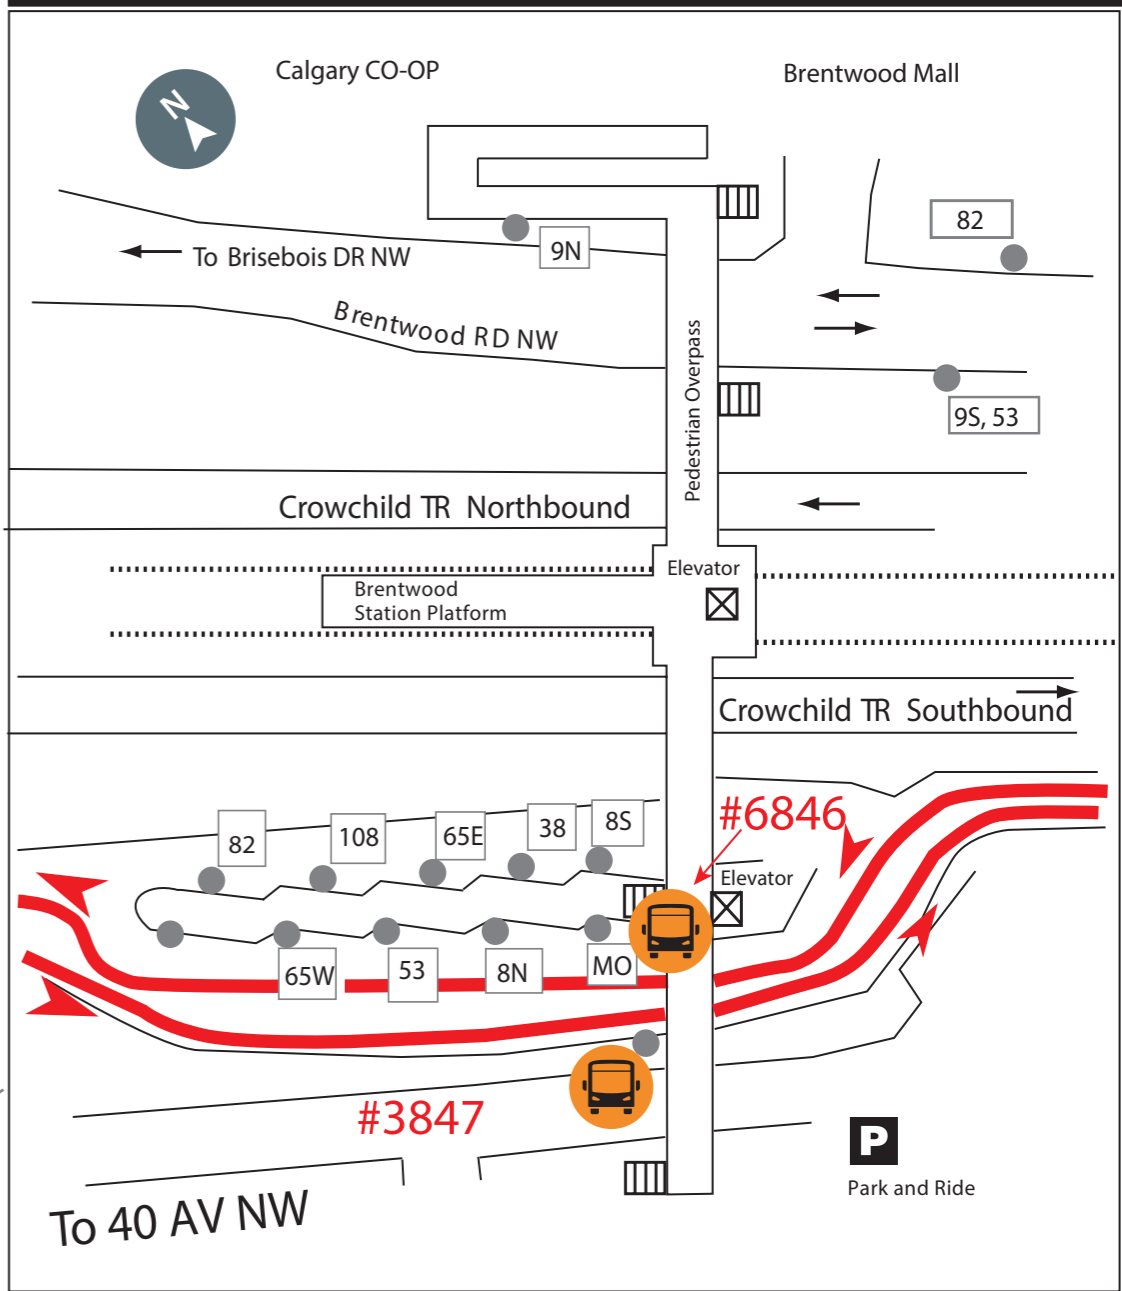

Red Line CTrain Replacement Shuttle (Dalhousie - Lions Park)

LEGEND

- Route
- CTrain Line
- CTrain Station
- CTrain Station Closed
- Shuttle Stop

BRENTWOOD STATION

DALHOUSIE STATION

BANFF TRAIL STATION