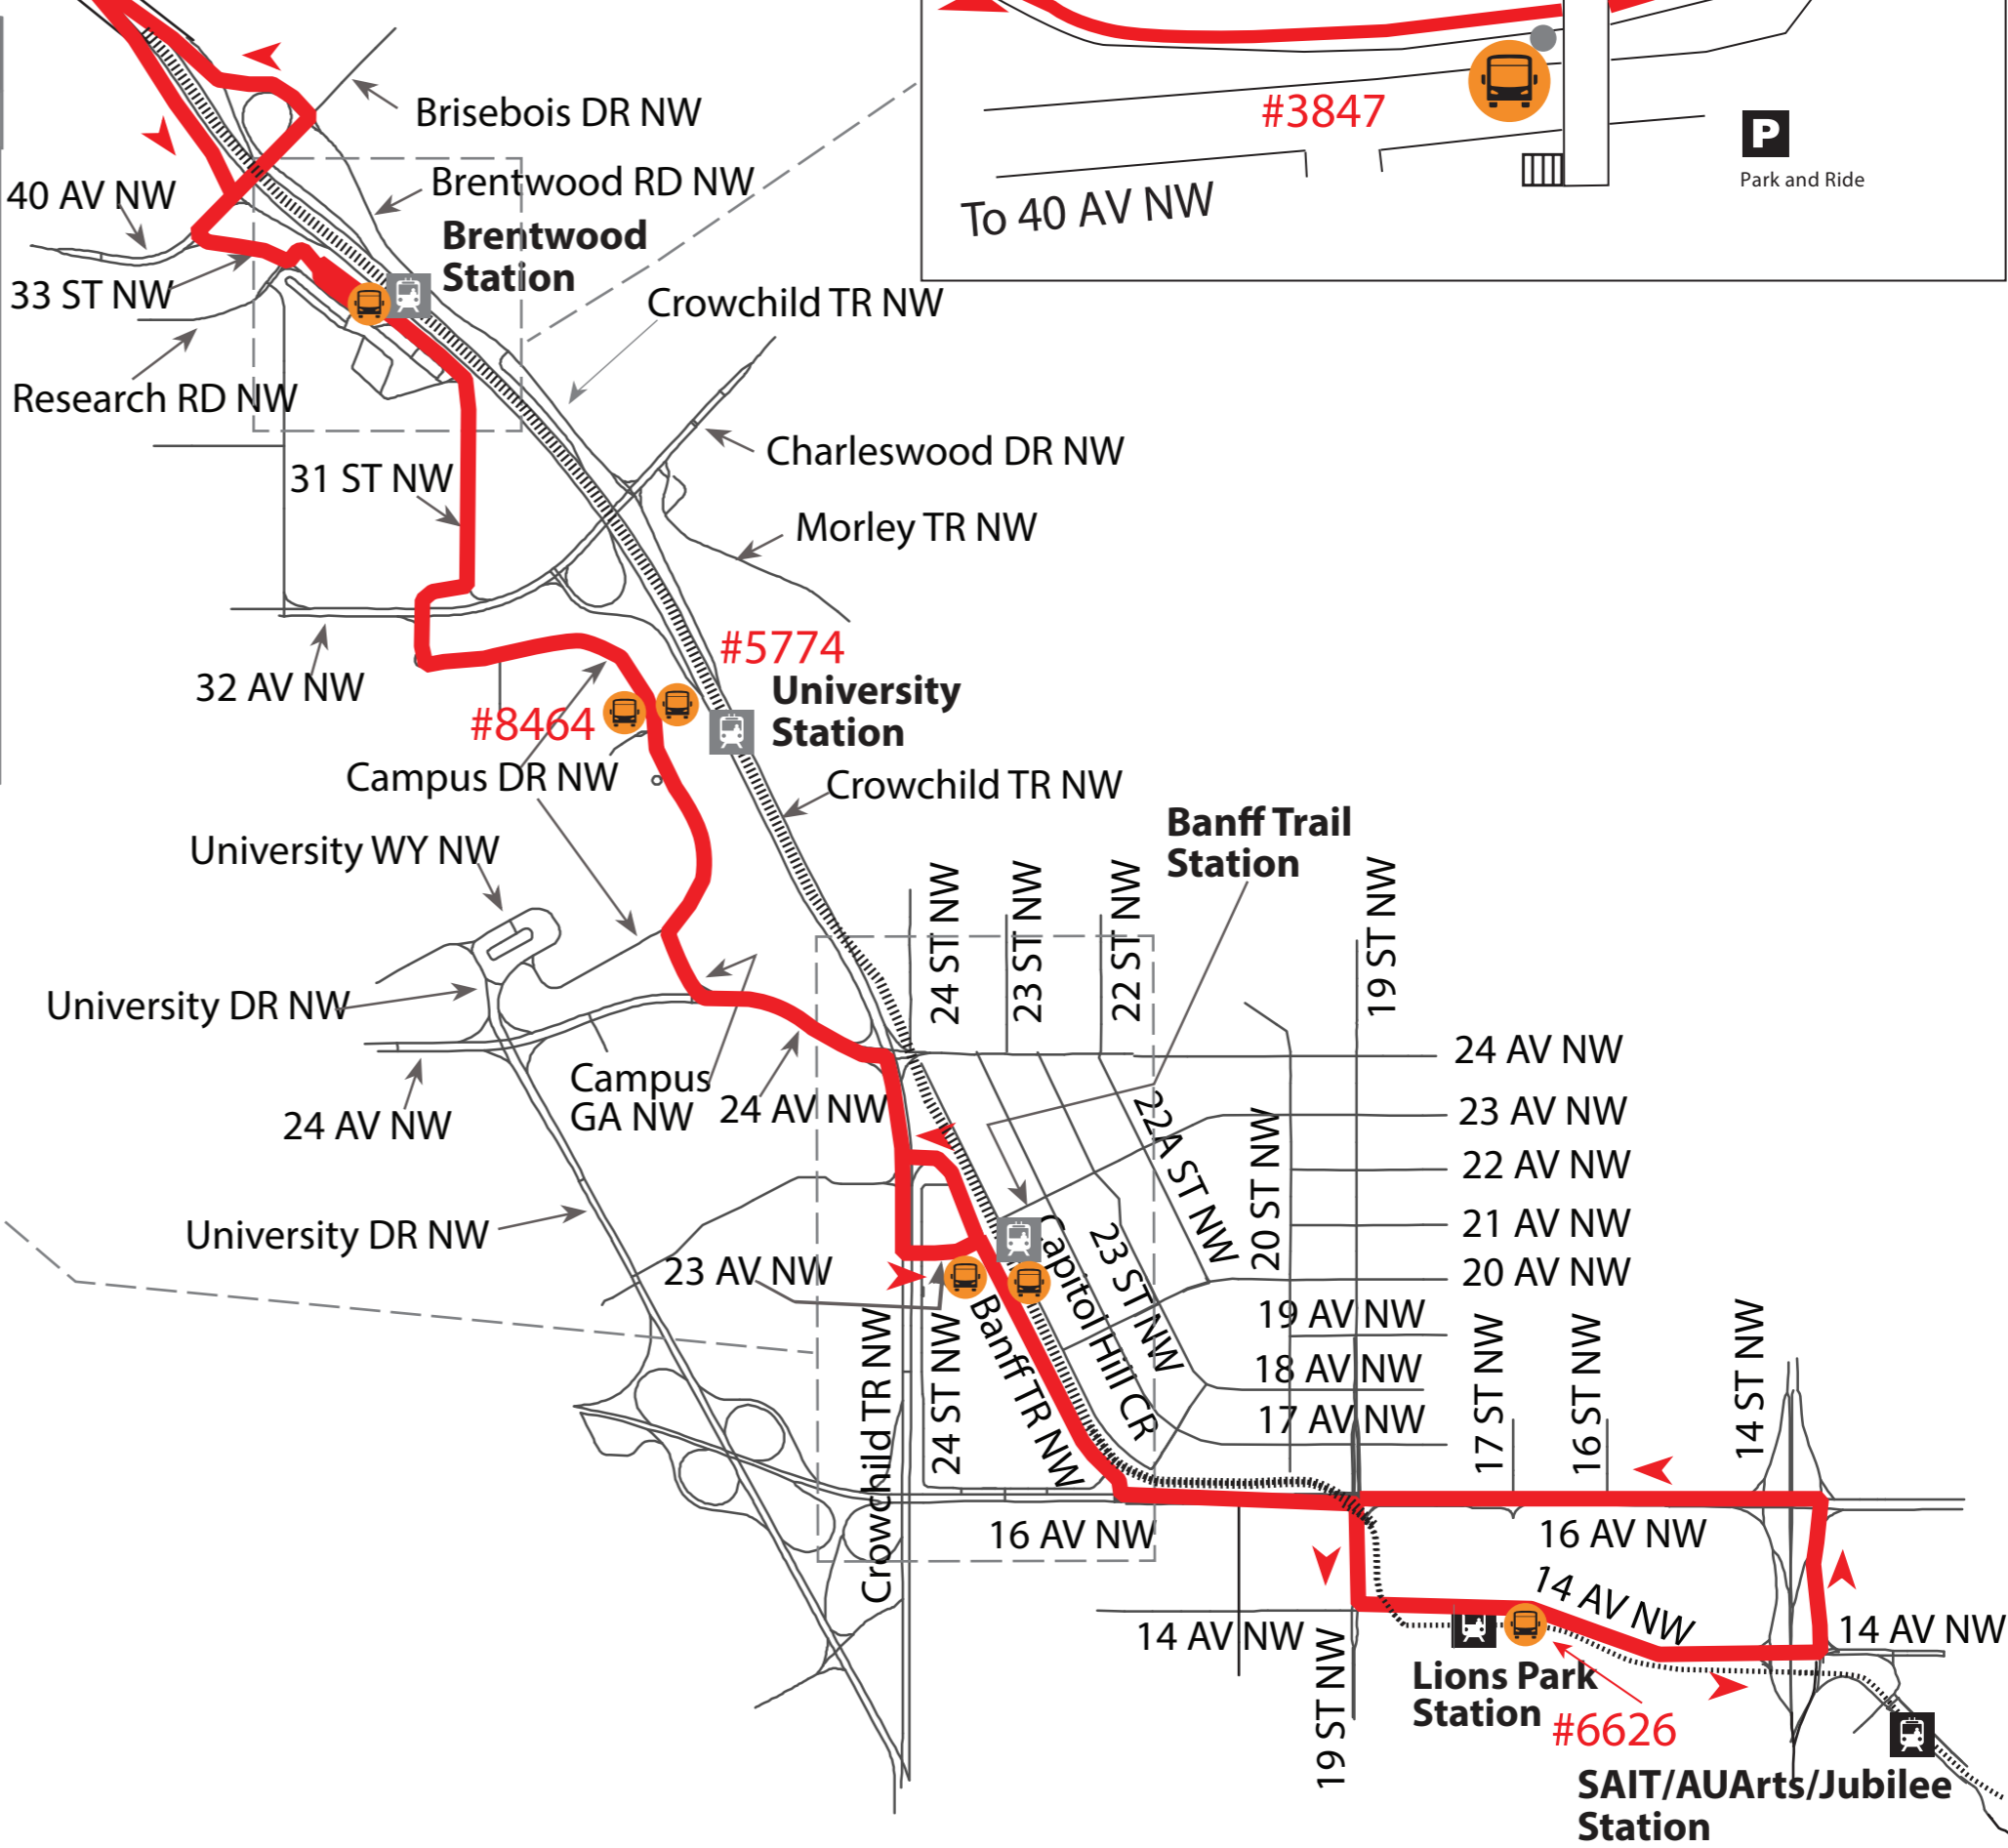

Red Line CTrain Replacement Shuttle (Dalhousie - Lions Park)

LEGEND

- Route
- CTrain Line
- CTrain Station
- CTrain Station Closed
- Shuttle Stop

BRENTWOOD STATION

DALHOUSIE STATION

BANFF TRAIL STATION