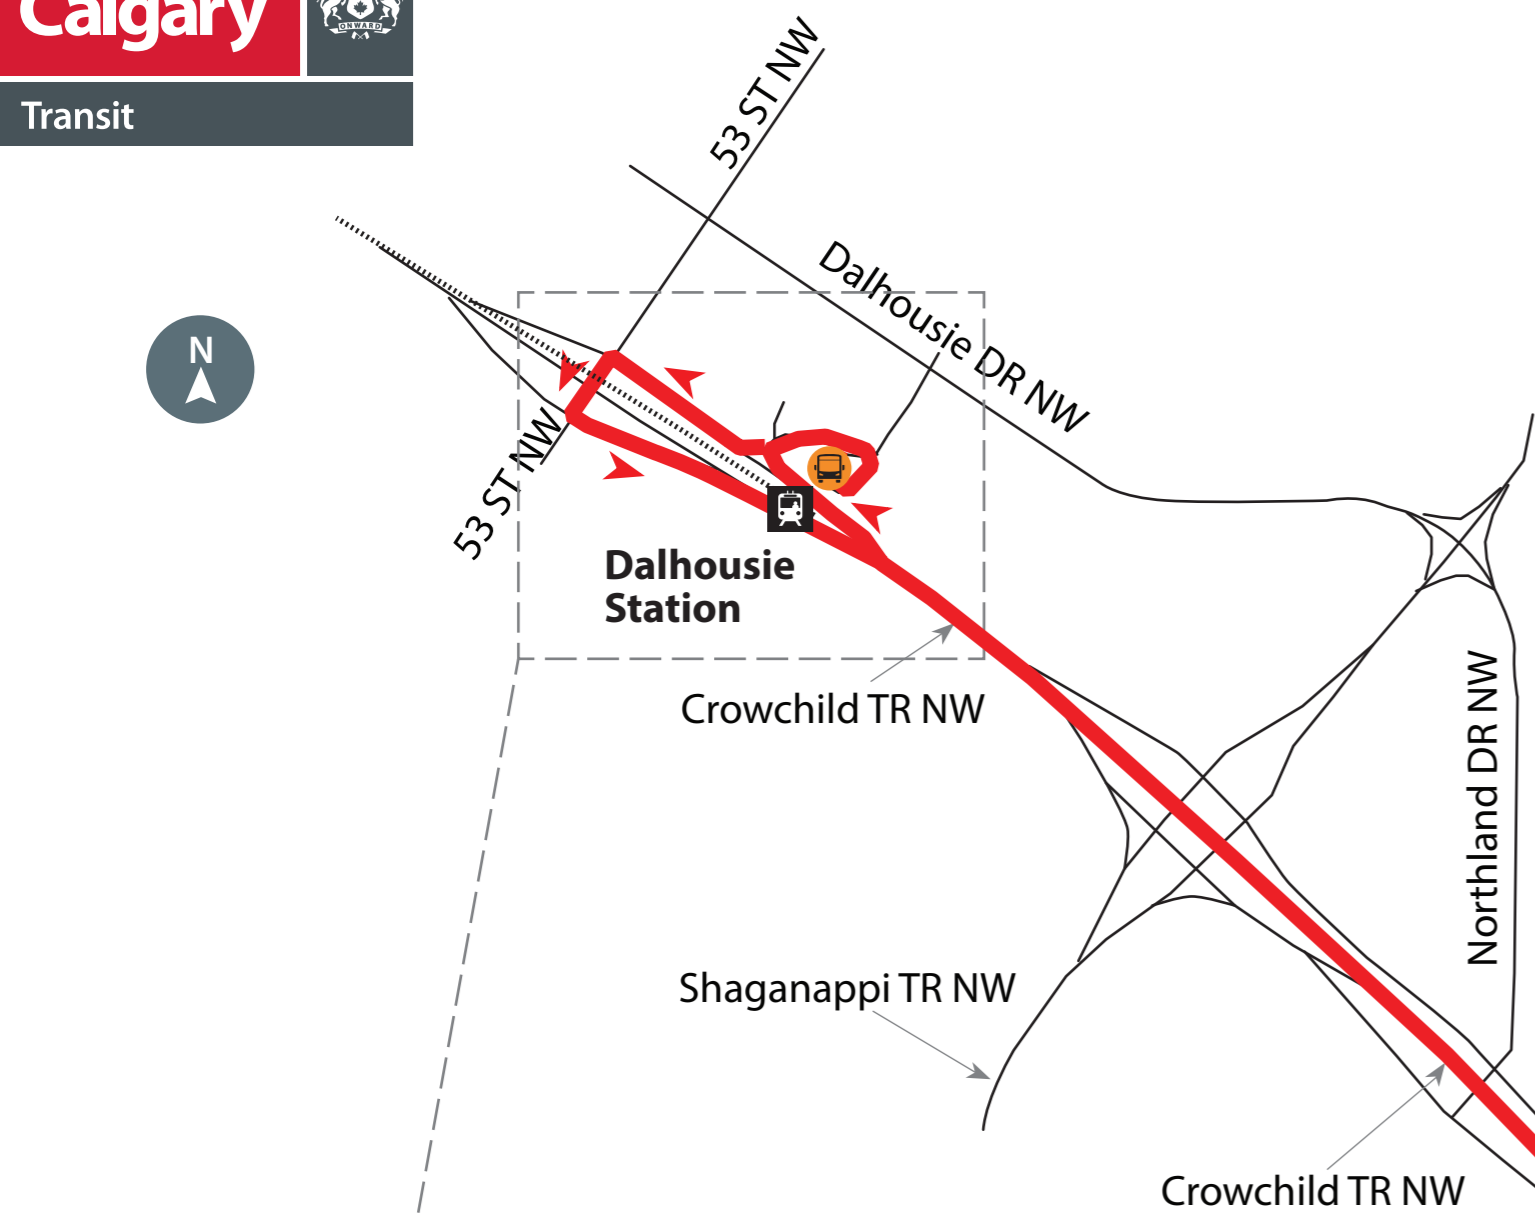

Red Line CTrain Replacement Shuttle (Dalhousie - Lions Park)

LEGEND

- Route
- CTrain Line
- CTrain Station
- CTrain Station Closed
- Shuttle Stop

BRENTWOOD STATION

DALHOUSIE STATION

BANFF TRAIL STATION