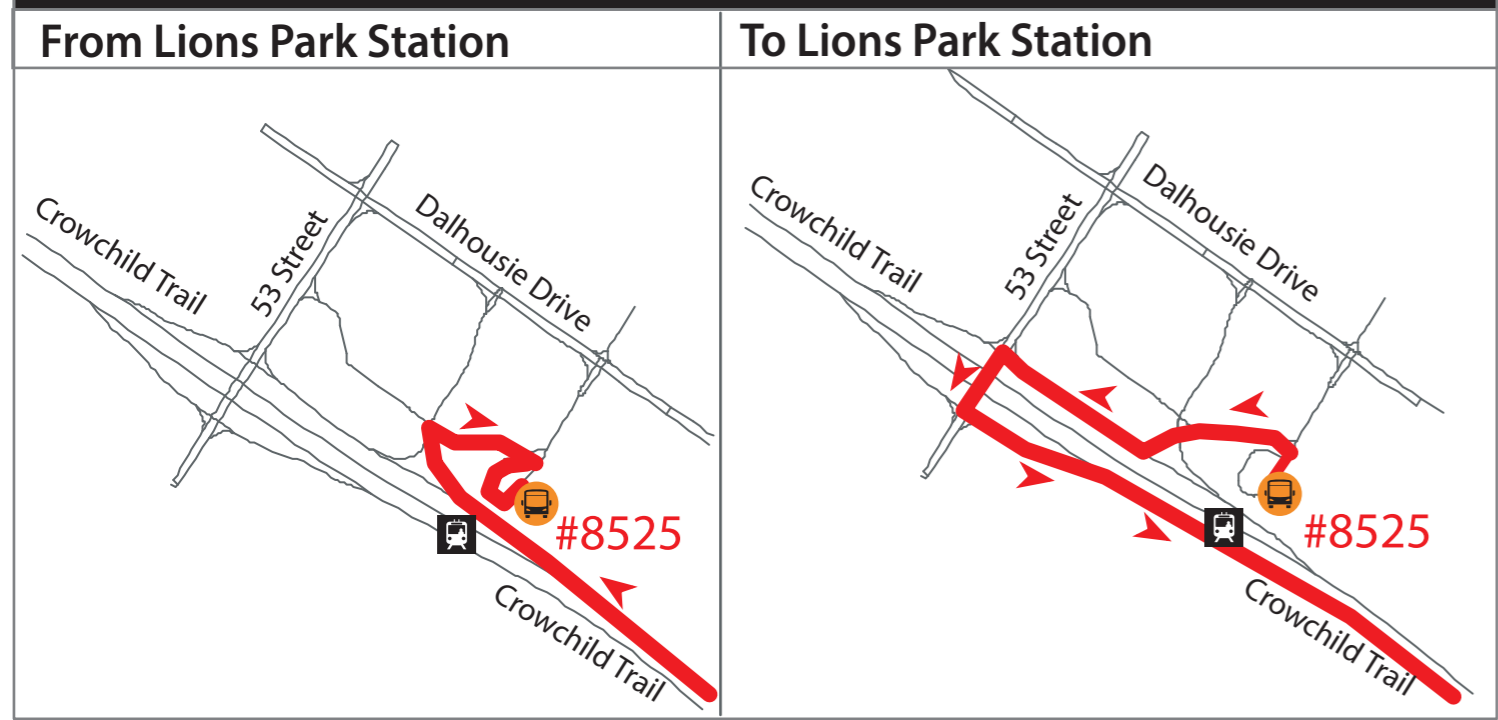

Red Line CTrain Replacement Shuttle (Dalhousie - Lions Park)

LEGEND

- Route
- CTrain Line
- CTrain Station
- CTrain Station Closed
- Shuttle Stop

BRENTWOOD STATION

DALHOUSIE STATION

BANFF TRAIL STATION