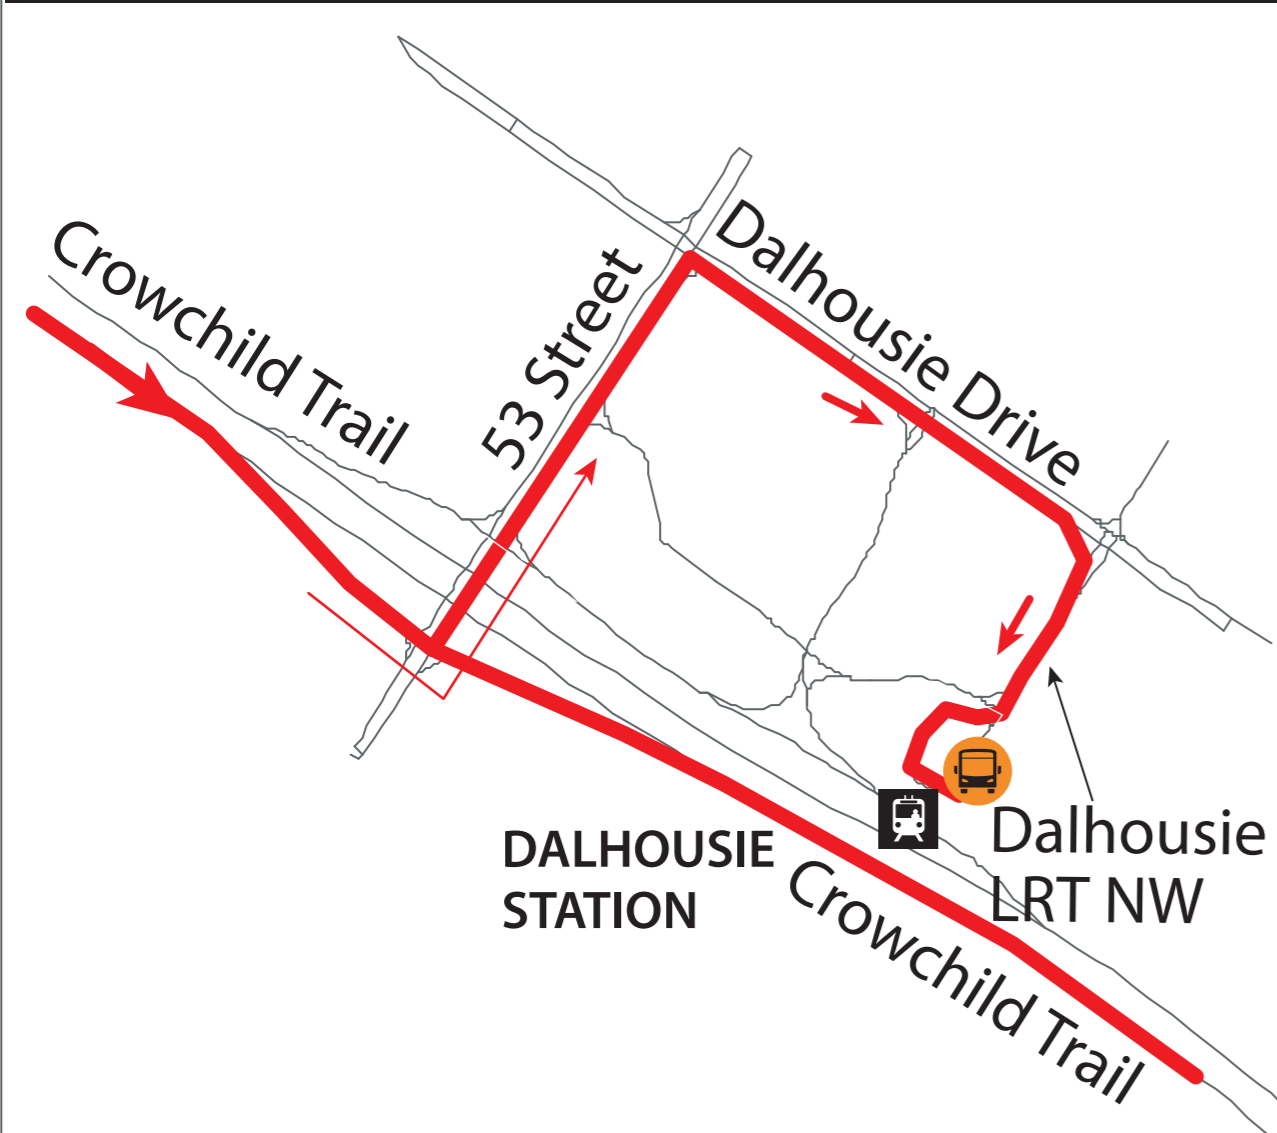

DALHOUSIE STATION

From Crowfoot Station