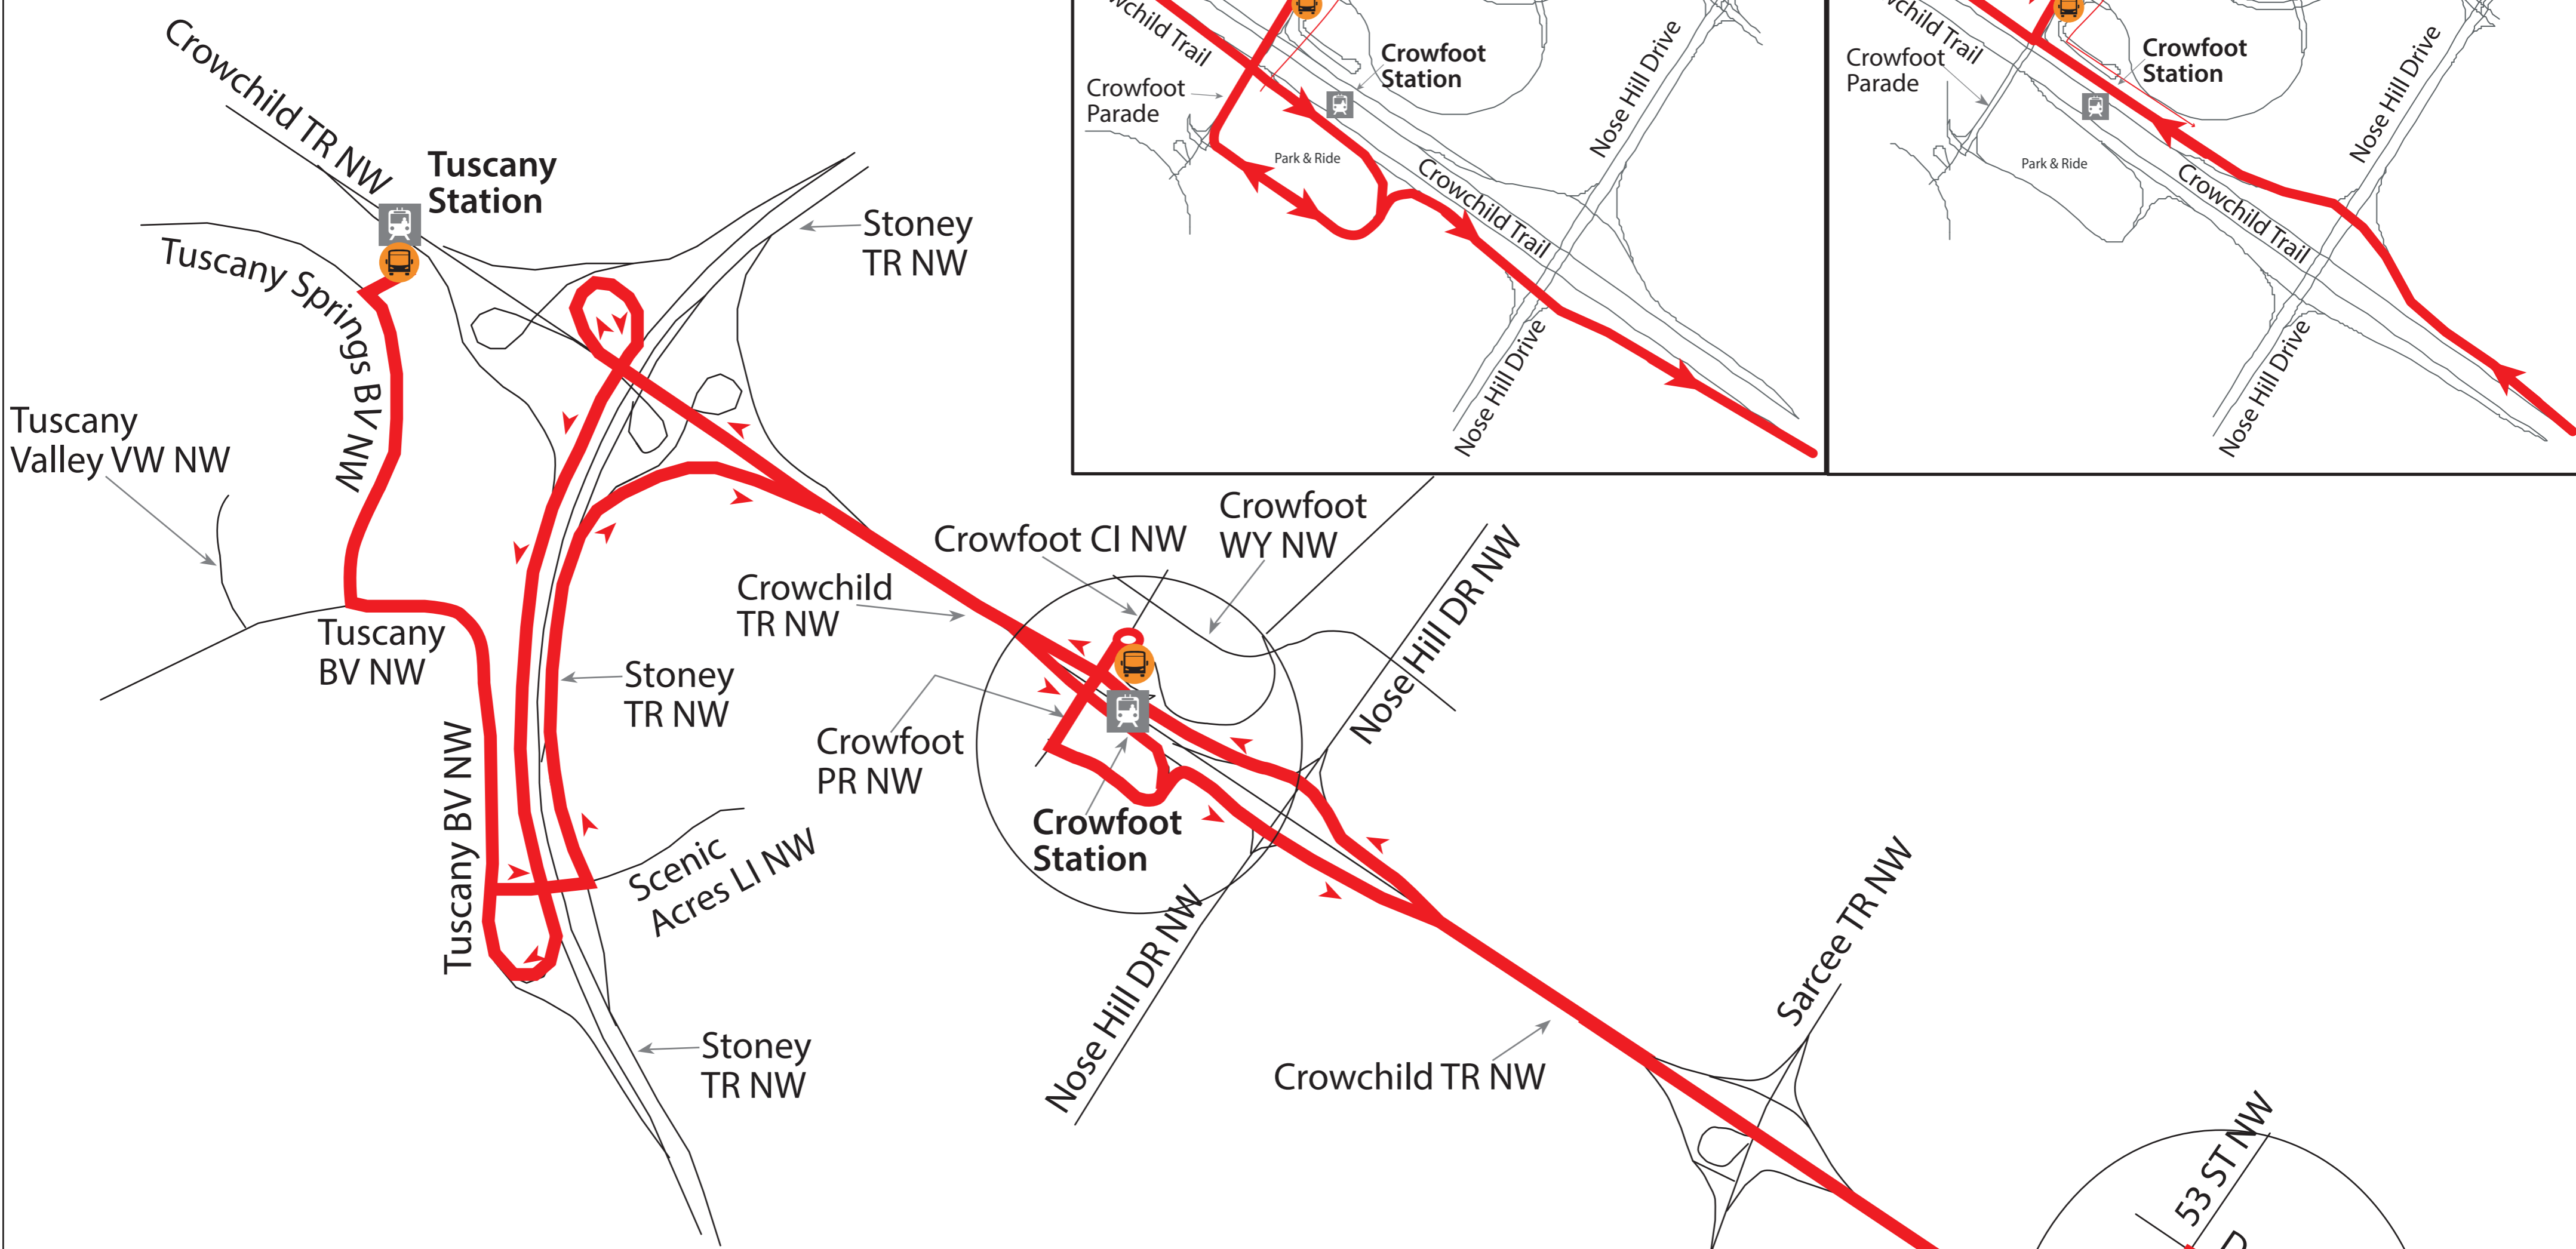

Red Line CTrain Replacement Shuttle (Tuscany - Dalhousie)