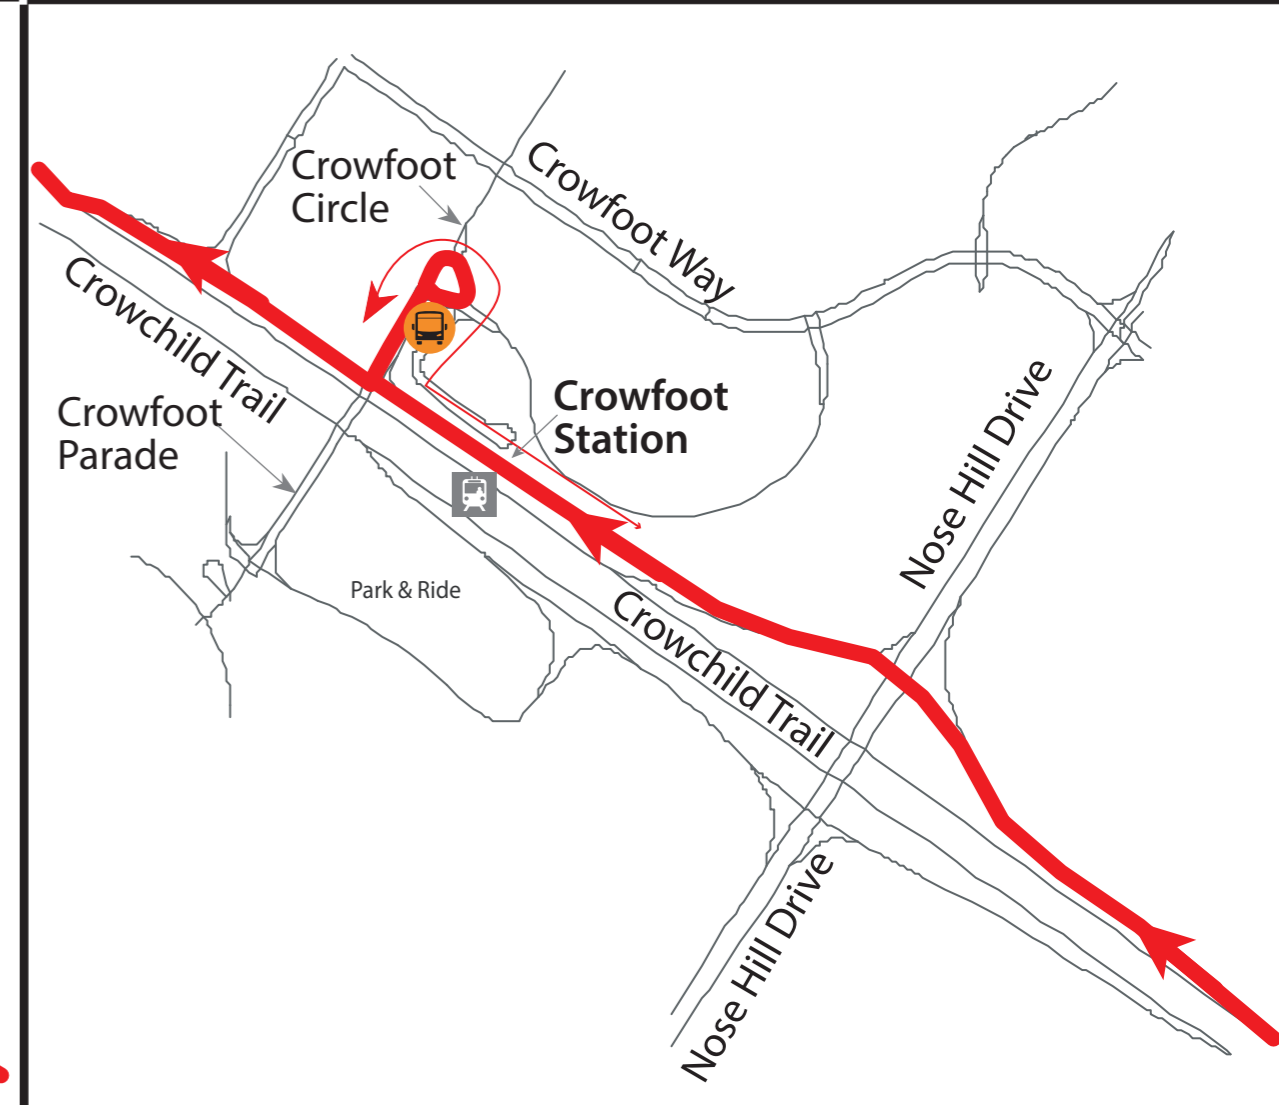

# Red Line CTrain Replacement Shuttle (Tuscany - Dalhousie)

### Crowfoot Station - Westbound to Tuscany

## DALHOUSIE STATION

## LEGEND

- Route
- CTrain Line
- CTrain Station
- CTrain Station Closed
- Shuttle Stop