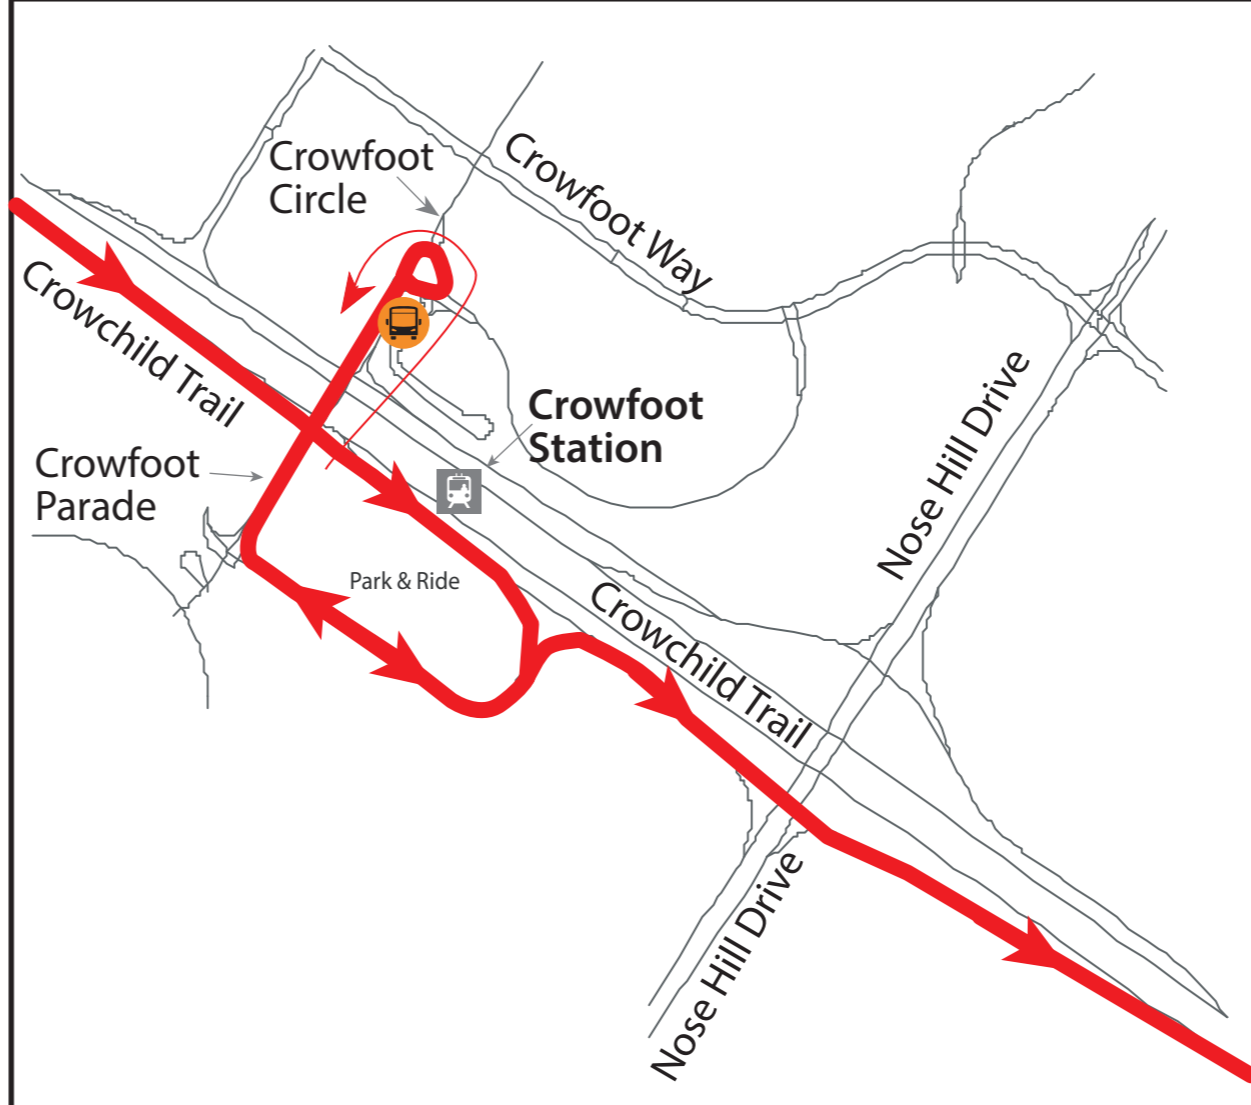

### Crowfoot Station - Eastbound to Dalhousie

### Crowfoot Station - Westbound to Tuscany

## DALHOUSIE STATION

## LEGEND

- Route
- CTrain Line
- CTrain Station
- CTrain Station Closed
- Shuttle Stop