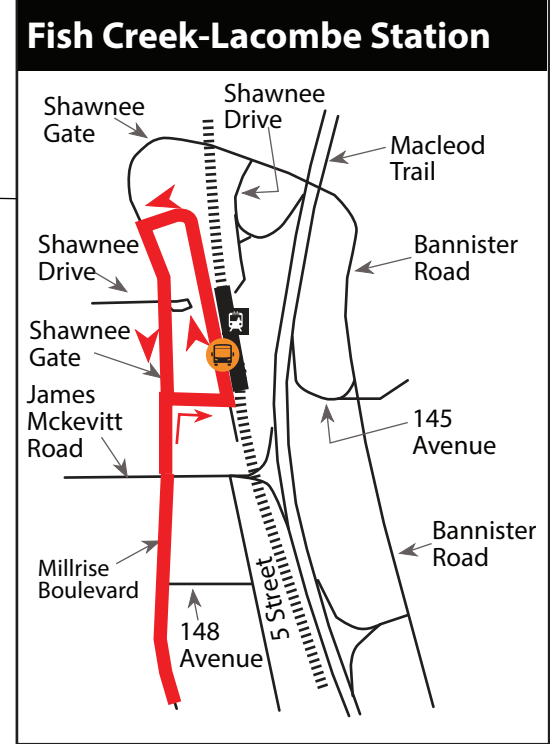

Red Line CTrain Replacement Shuttle (Fish Creek-Lacombe - Shawnessy -Somerset-Bridlewood)

Fish Creek - Lacombe Station

Shawnee GA SW
James Mckevitt RD SW
Millrise BV SW

Bannister RD SE
145 AV SE
149 AV SE

Shawnessy BV SW
Midlake BV SE

Shawnessy Station

Somerset-Bridlewood Station

LEGEND

- Route
- ▤ CTrain Line
- CTrain Station
- CTrain Station Closed
- Shuttle Stop