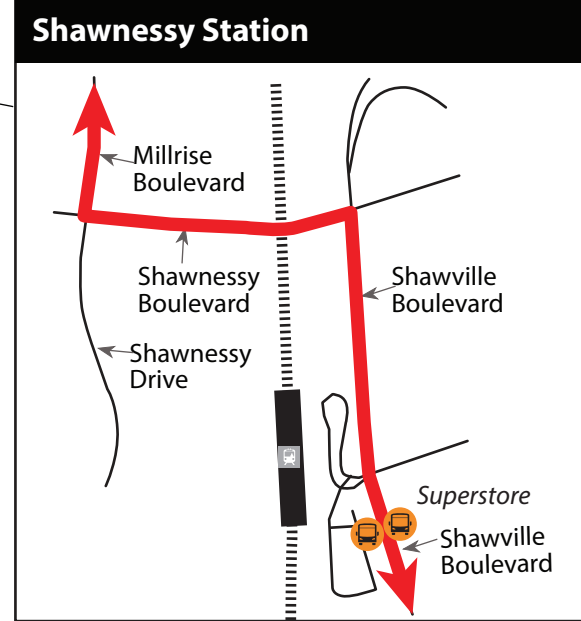

Red Line CTrain Replacement Shuttle (Fish Creek-Lacombe - Shawnessy -Somerset-Bridlewood)

Fish Creek - Lacombe Station

Shawnee GA SW
James Mckevitt RD SW
Millrise BV SW

Bannister RD SE
145 AV SE
149 AV SE

Shawnessy BV SW
Midlake BV SE

Shawnessy Station

Somerset-Bridlewood Station

LEGEND

- Route
- ▤ CTrain Line
- CTrain Station
- CTrain Station Closed
- Shuttle Stop