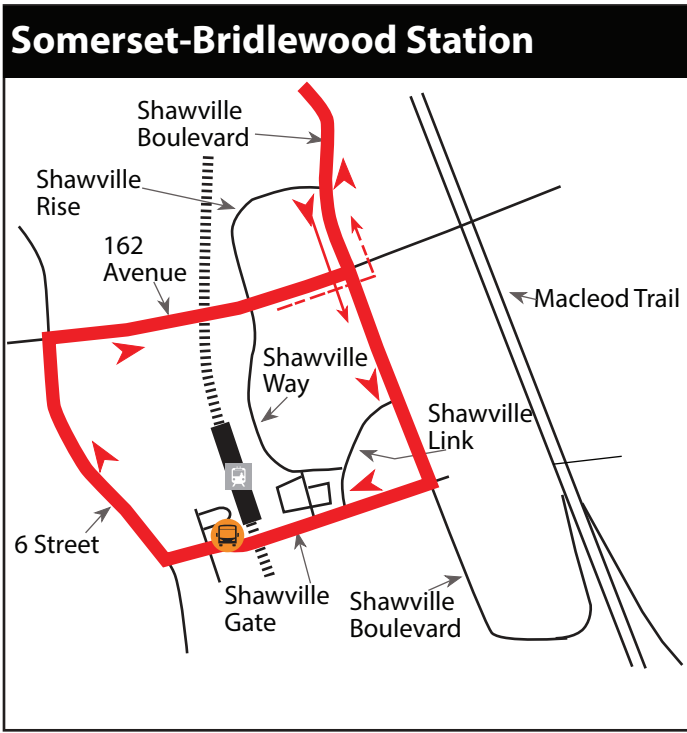

Red Line CTrain Replacement Shuttle (Fish Creek-Lacombe - Shawnessy -Somerset-Bridlewood)

Fish Creek - Lacombe Station

Shawnee GA SW
James Mckevitt RD SW
Millrise BV SW

Bannister RD SE
145 AV SE
149 AV SE

Shawnessy BV SW
Midlake BV SE

Shawnessy Station

Somerset-Bridlewood Station

LEGEND

- Route
- ▤ CTrain Line
- CTrain Station
- CTrain Station Closed
- Shuttle Stop