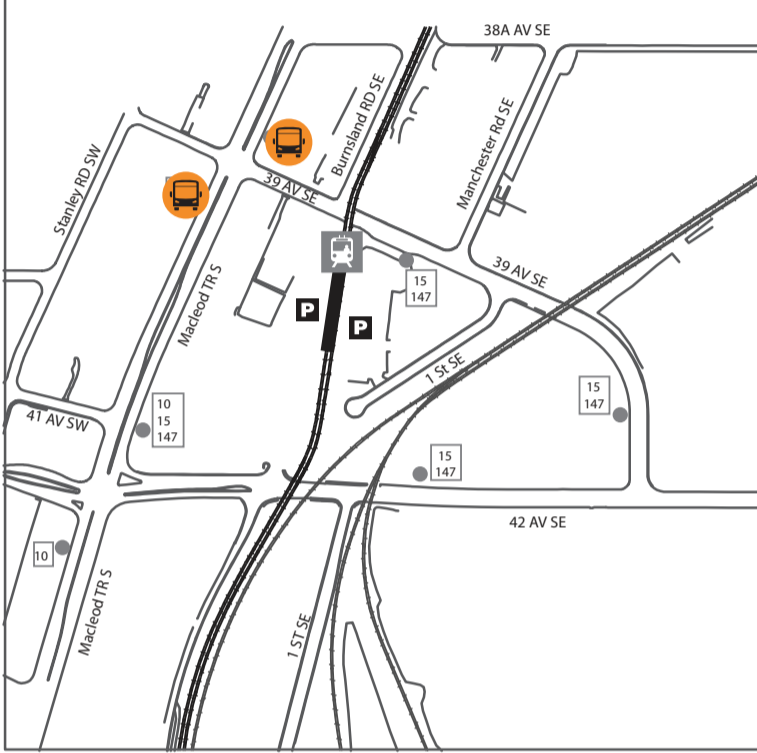

Red Line CTrain Replacement Shuttle (Chinook - City Hall)

39 Avenue Station

Chinook Station

LEGEND

- Route
- CTrain Line
- CTrain Station
- CTrain Station Closed
- Shuttle Stop