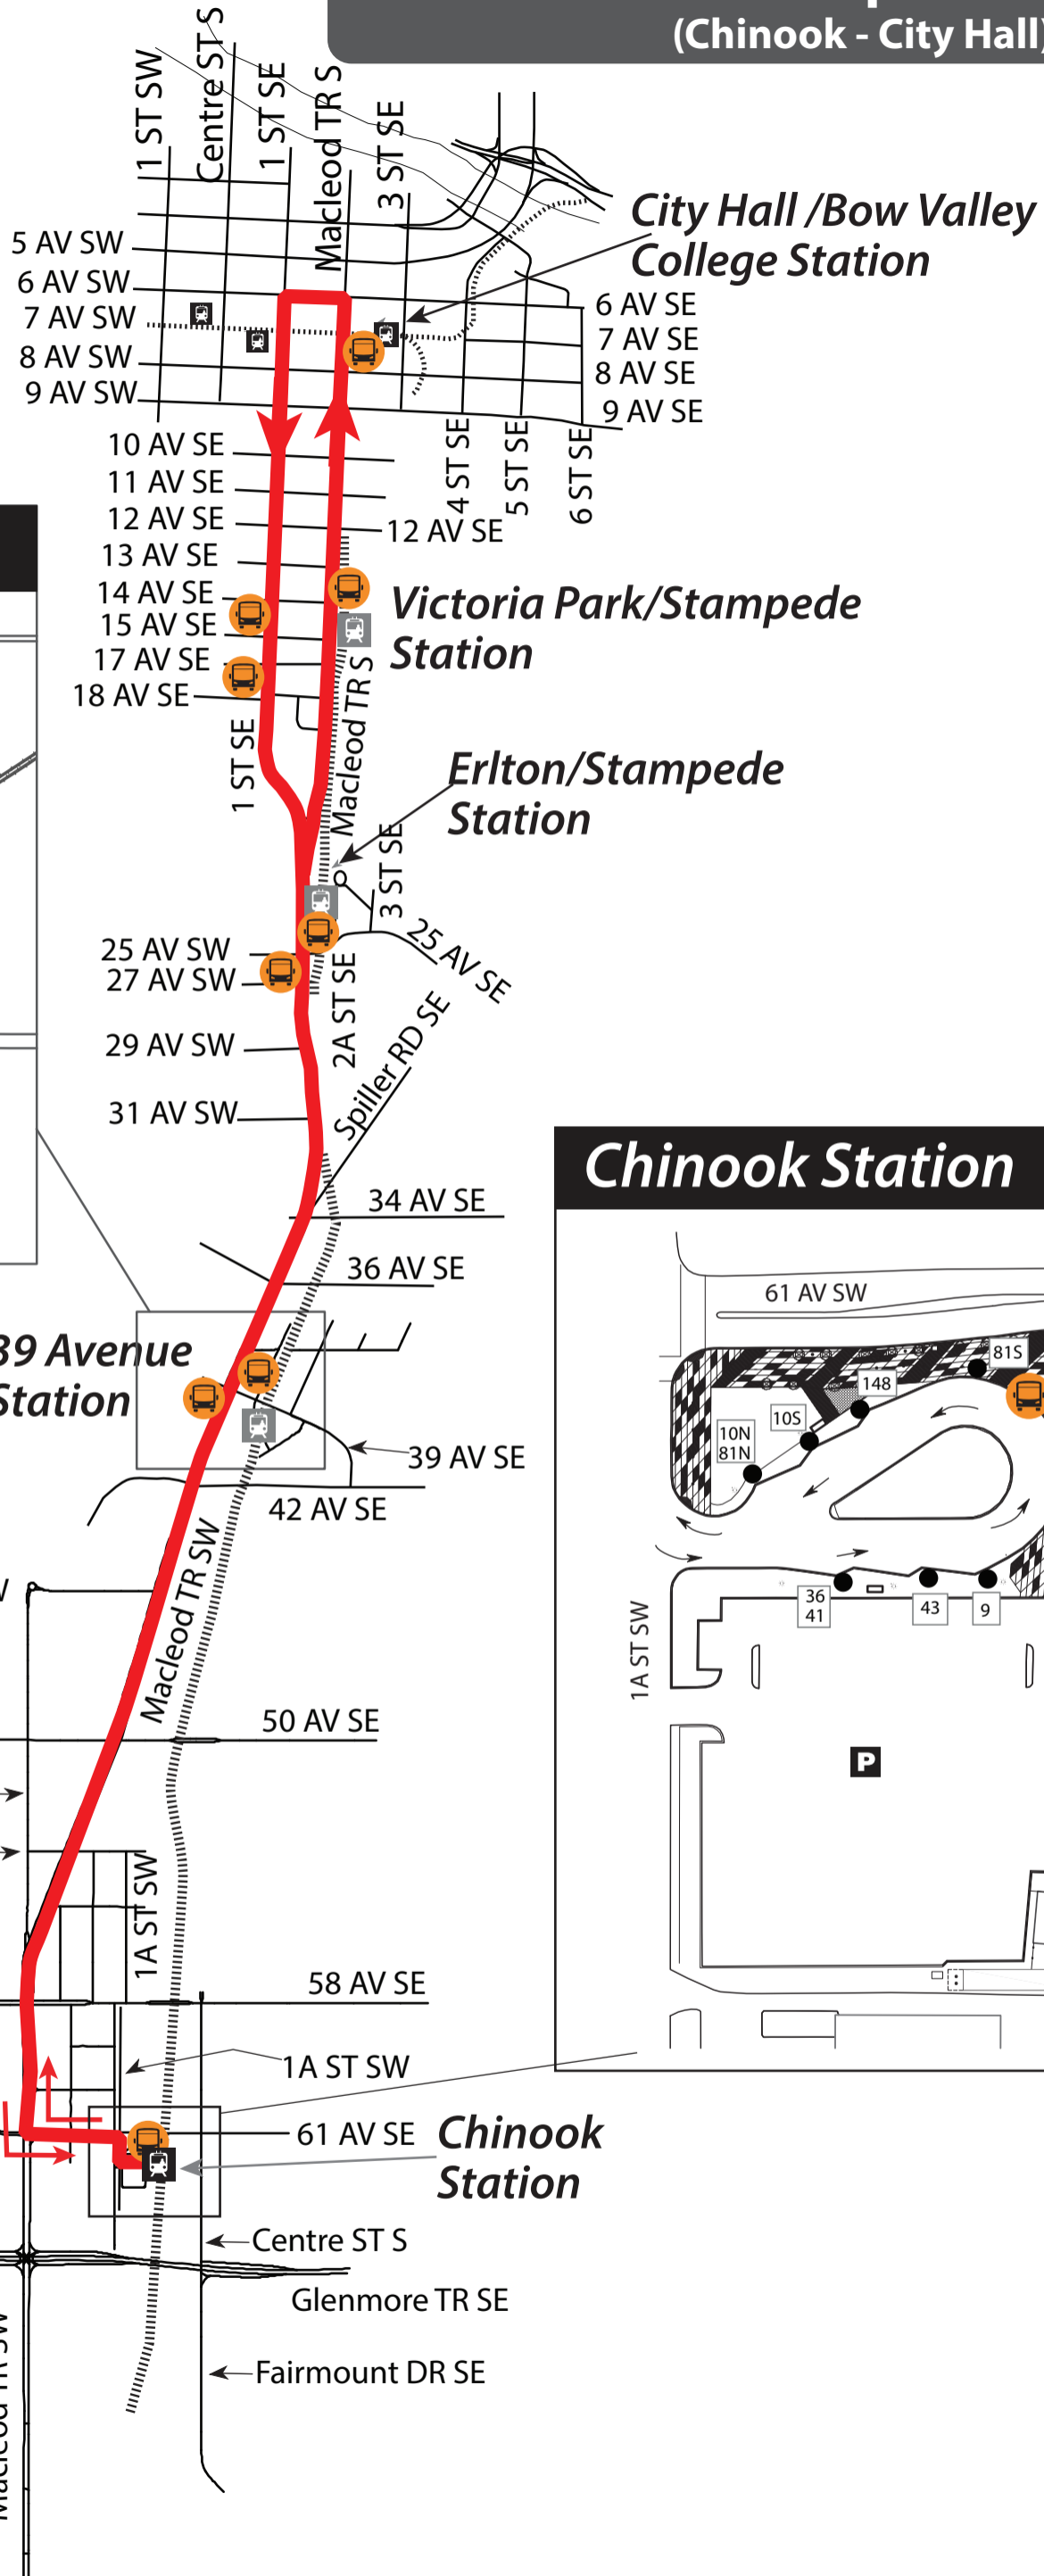

Red Line CTrain Replacement Shuttle (Chinook - City Hall)

39 Avenue Station

Chinook Station

LEGEND

- Route
- CTrain Line
- CTrain Station
- CTrain Station Closed
- Shuttle Stop