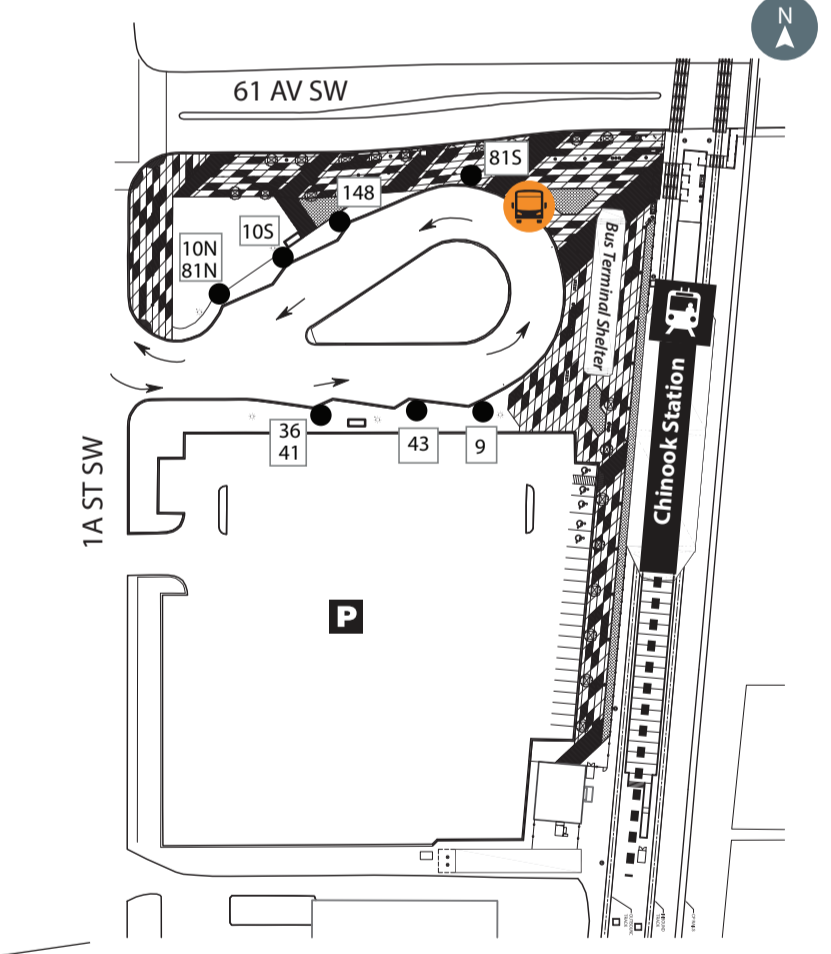

Red Line CTrain Replacement Shuttle (Chinook - City Hall)

39 Avenue Station

Chinook Station

LEGEND

- Route
- CTrain Line
- CTrain Station
- CTrain Station Closed
- Shuttle Stop