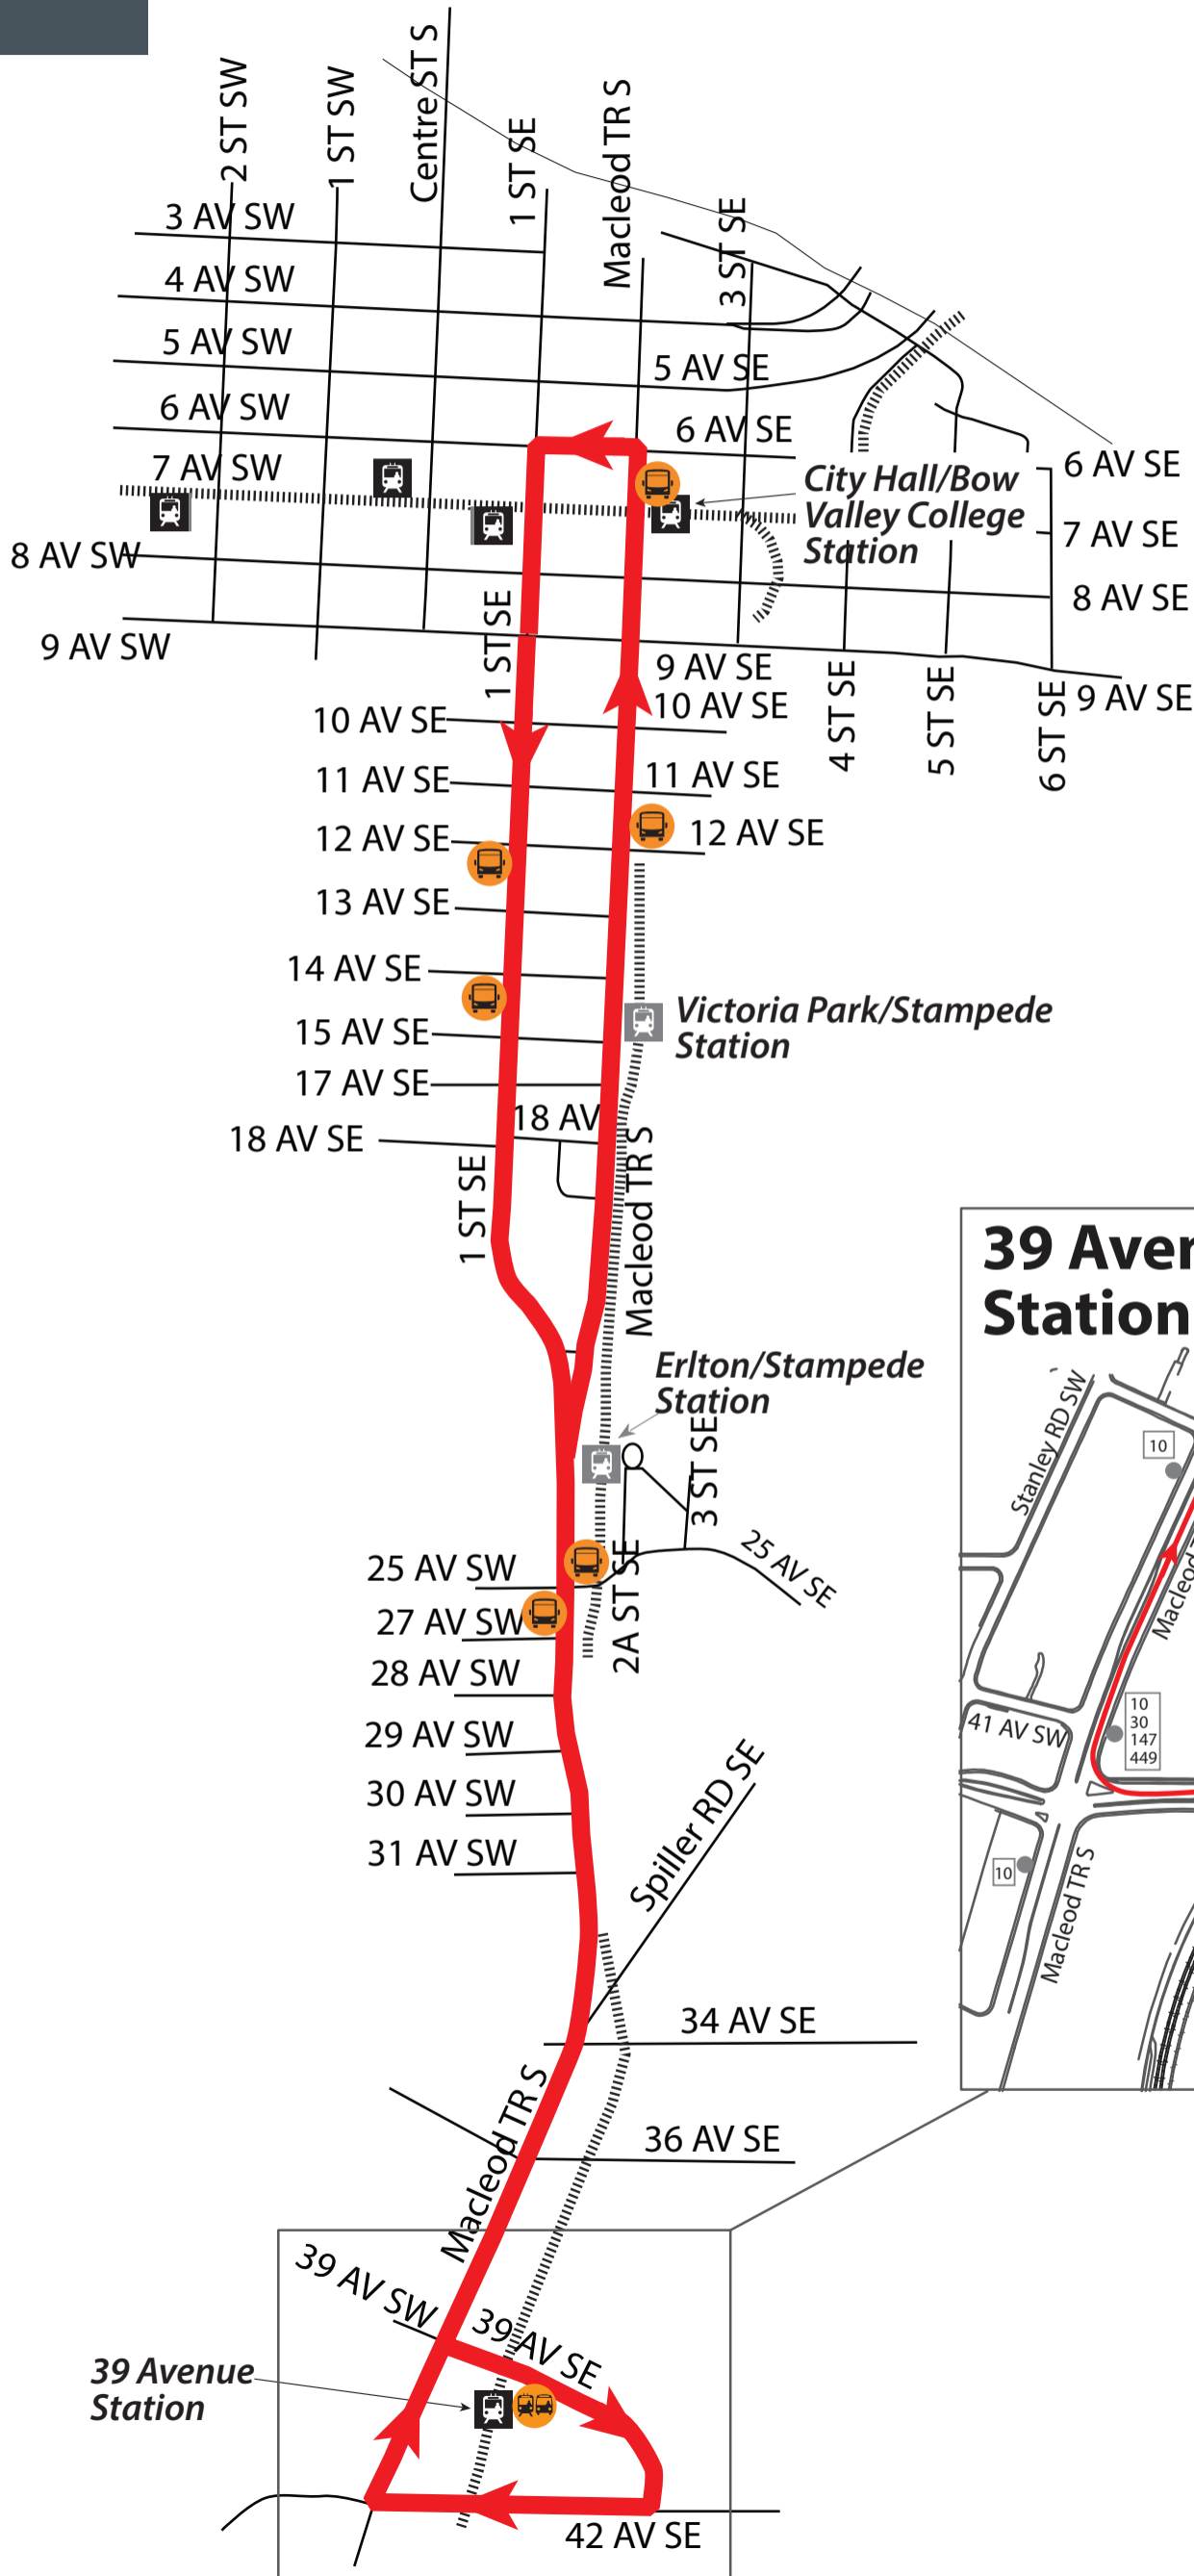

Red Line CTrain Replacement Shuttle (City Hall - 39 Avenue)

LEGEND

- Route
- CTrain Line
- CTrain Station
- CTrain Station Closed
- Shuttle Stop