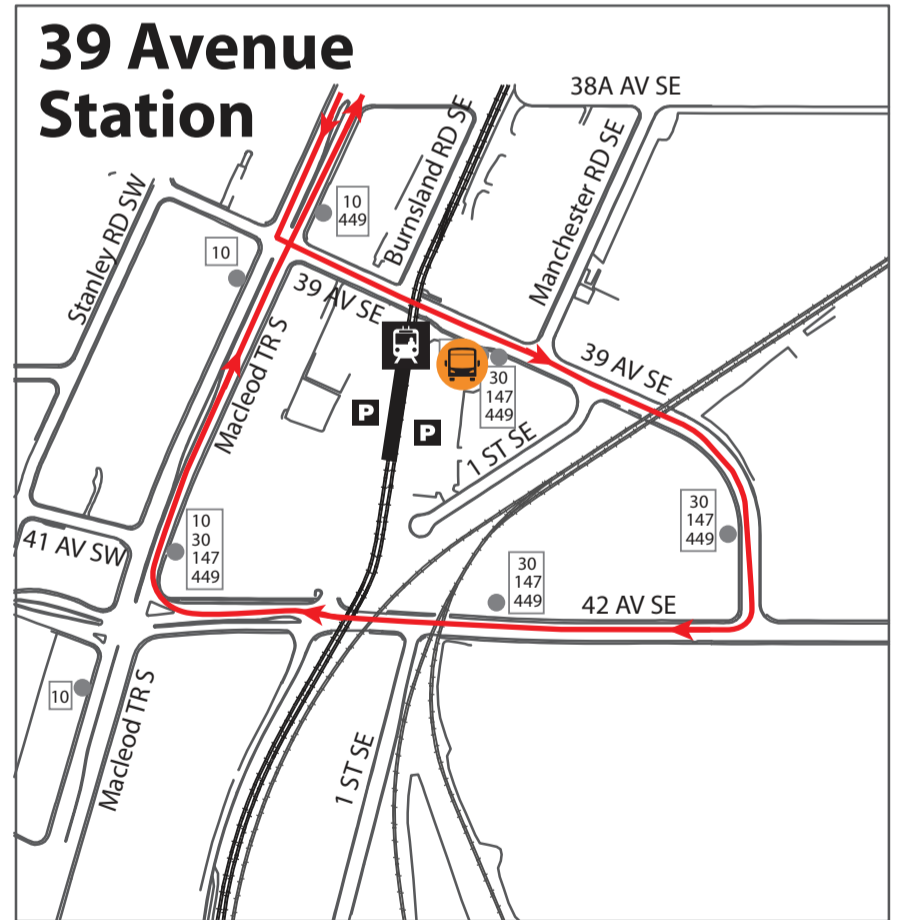

Red Line CTrain Replacement Shuttle (City Hall - 39 Avenue)

LEGEND

- Route
- CTrain Line
- CTrain Station
- CTrain Station Closed
- Shuttle Stop