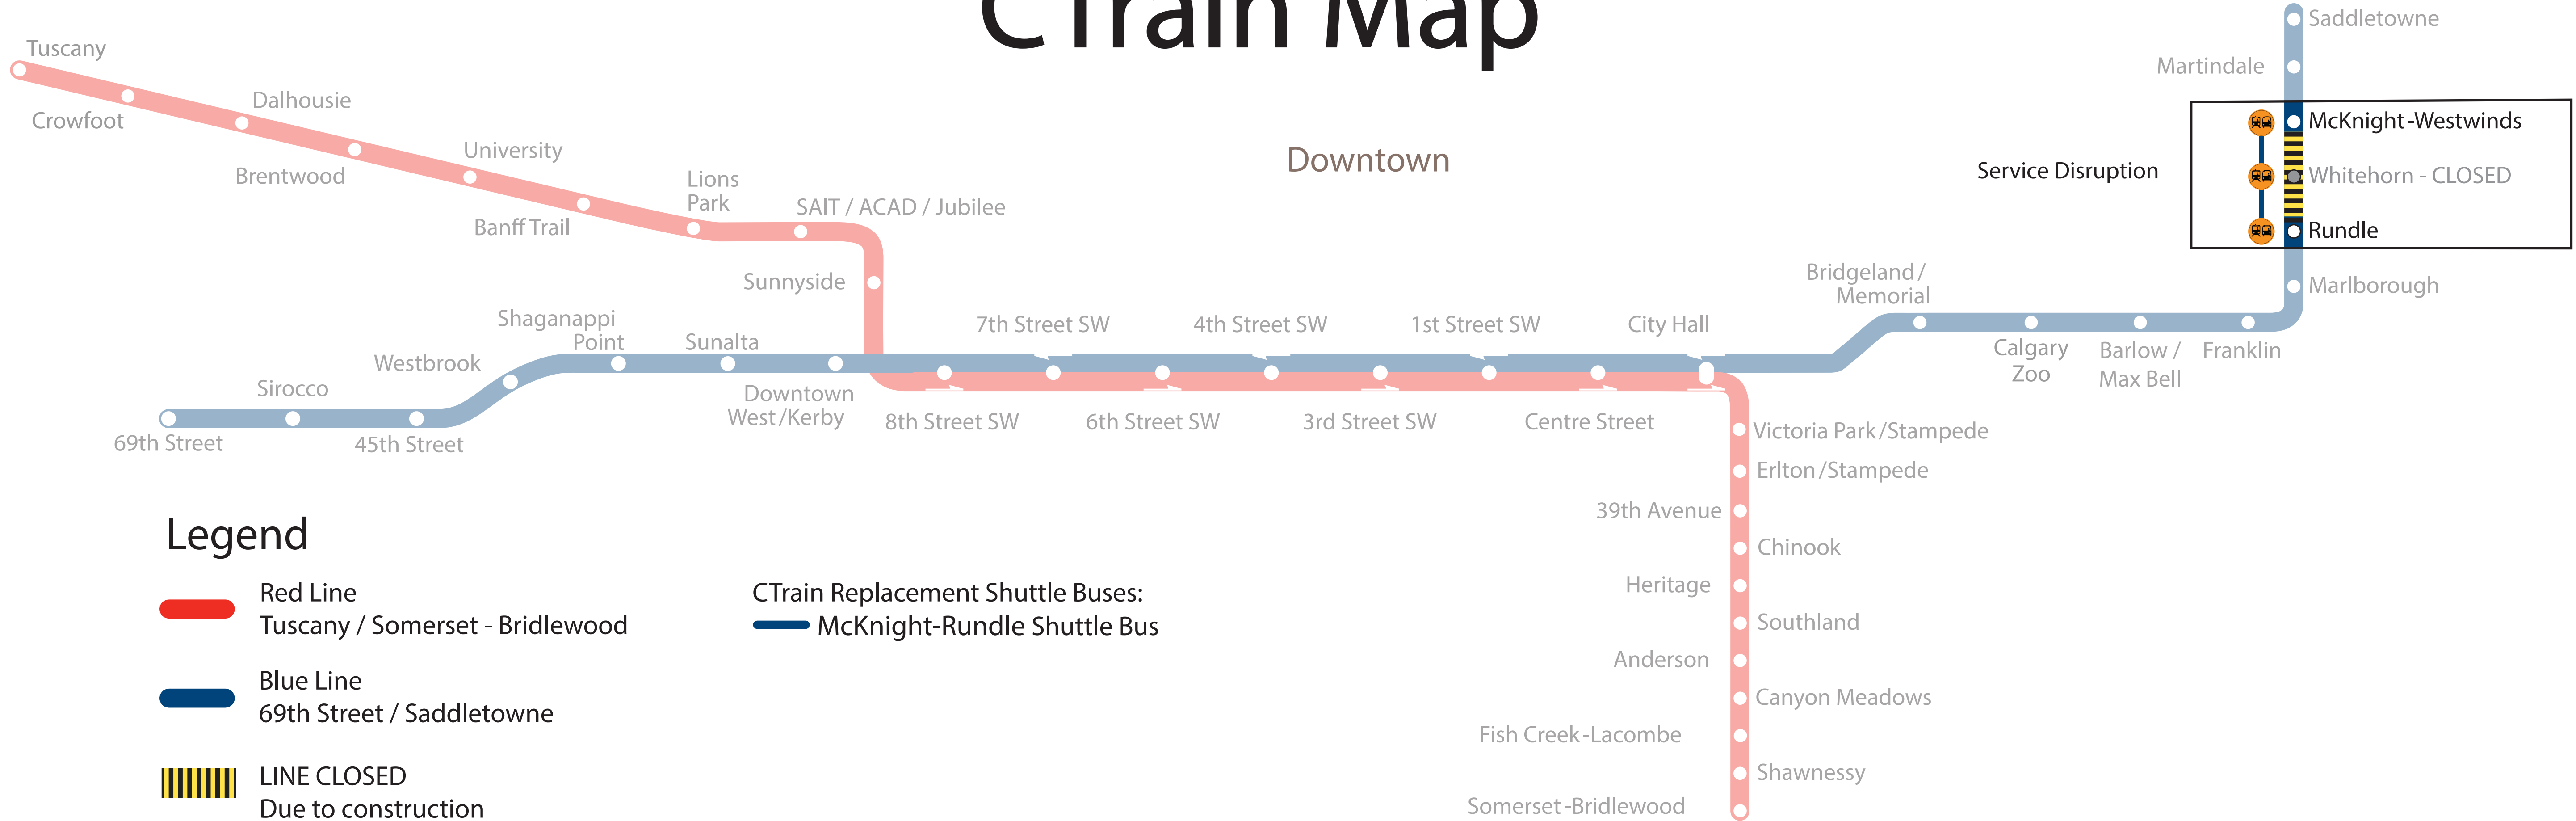

# CTrain Map

## Legend

-  Red Line  
Tuscany / Somerset - Bridlewood
-  Blue Line  
69th Street / Saddletowne
-  LINE CLOSED  
Due to construction

- CTrain Replacement Shuttle Buses:  
 McKnight-Rundle Shuttle Bus