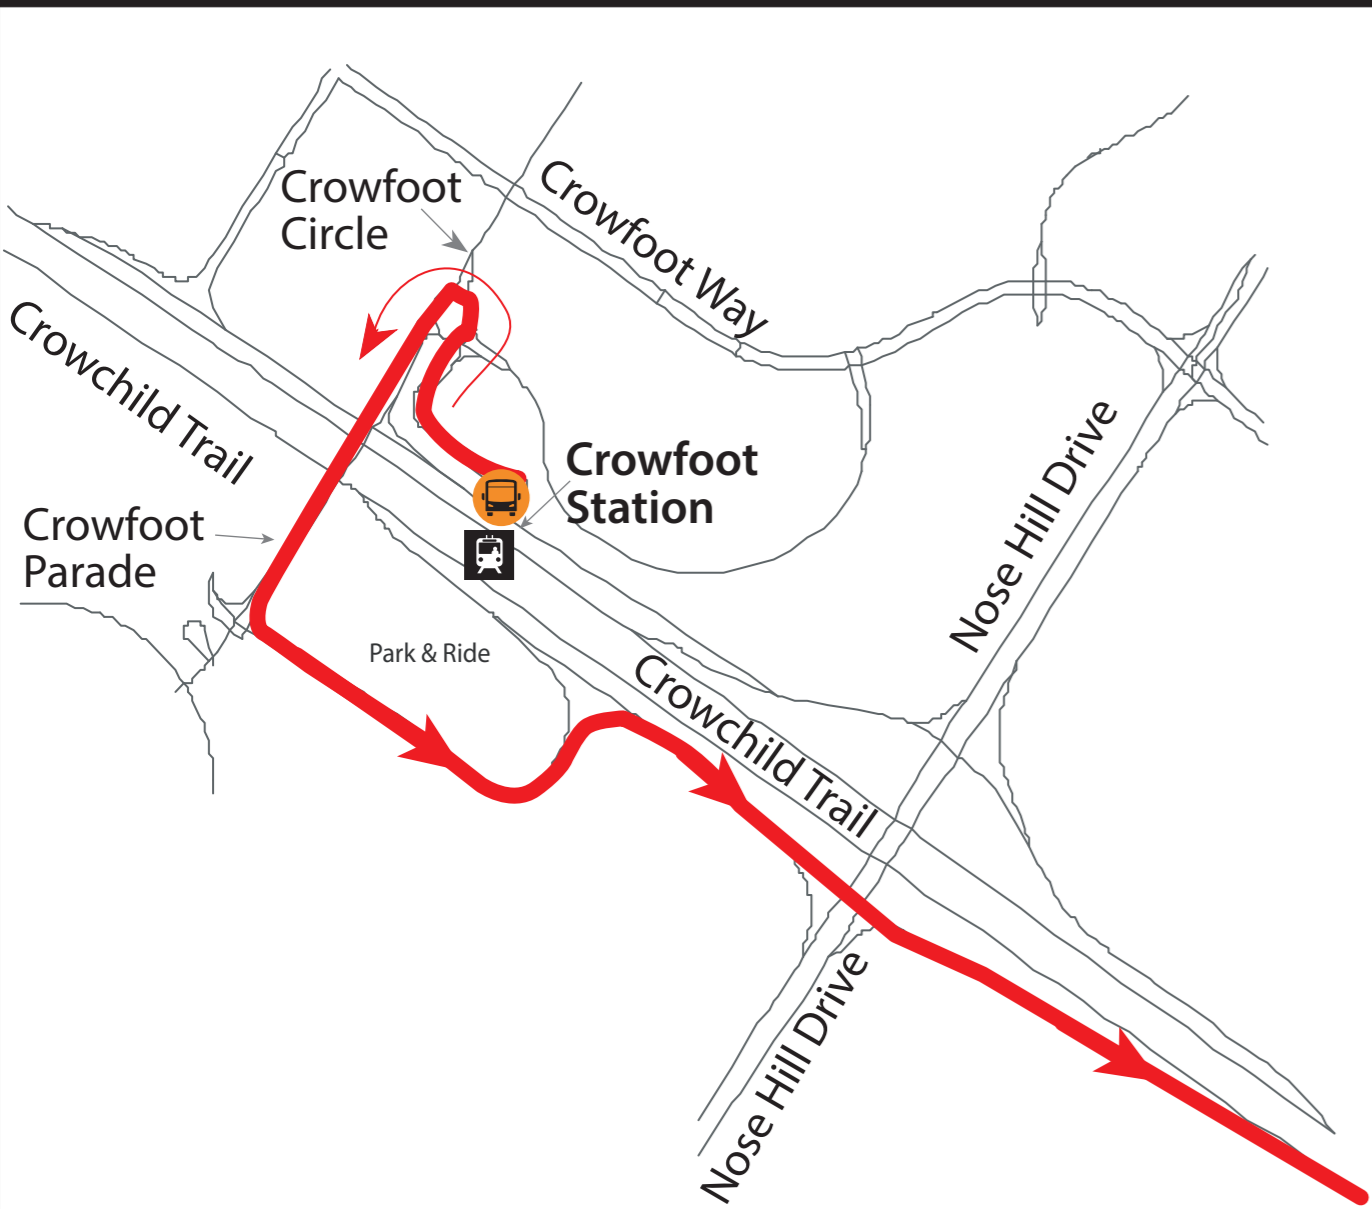

Red Line Elevator Replacement Shuttle (Crowfoot - Dalhousie - Brentwood)

DALHOUSIE STATION

Westbound to Crowfoot

Eastbound to Brentwood

CROWFOOT STATION

Crowfoot Station - Eastbound to Brentwood

Crowfoot Station - Westbound from Dalhousie

BRENTWOOD STATION

LEGEND

- Route
- CTrain Line
- CTrain Station
- Shuttle Stop