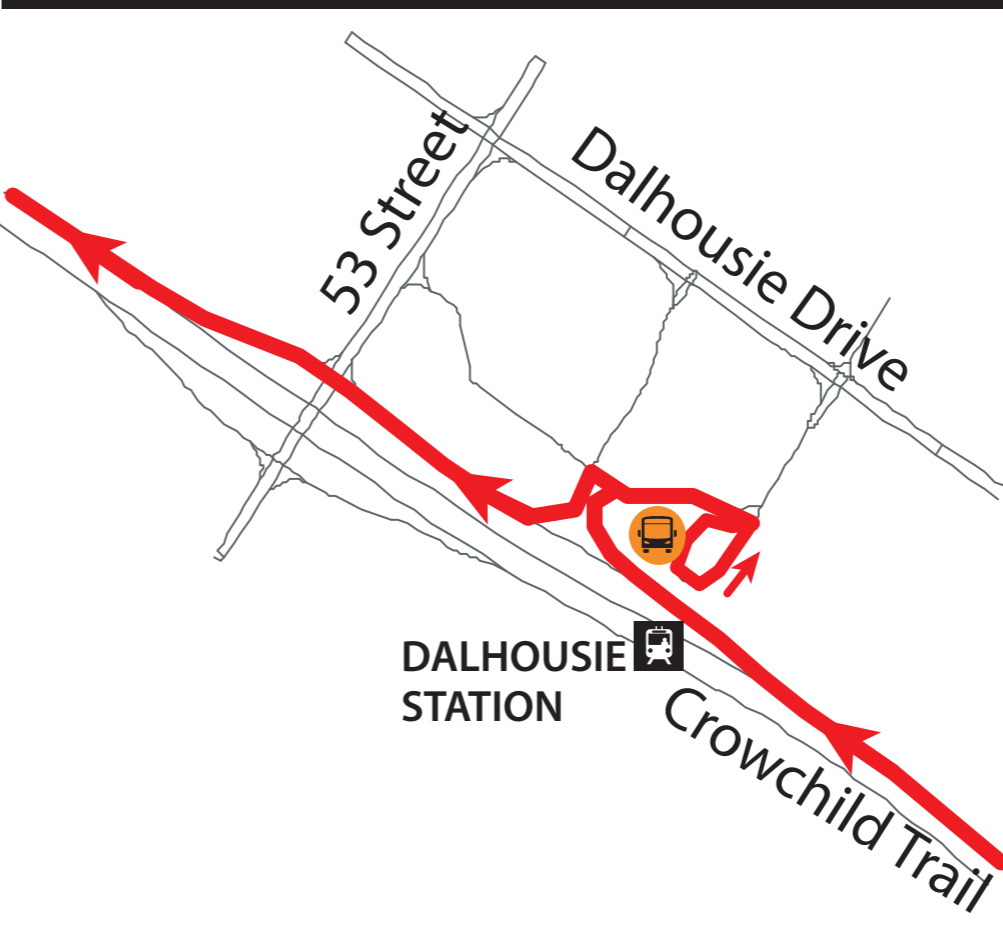

Red Line Elevator Replacement Shuttle (Crowfoot - Dalhousie - Brentwood)

DALHOUSIE STATION

Westbound to Crowfoot

Eastbound to Brentwood

CROWFOOT STATION

Crowfoot Station - Eastbound to Brentwood

Crowfoot Station - Westbound from Dalhousie

BRENTWOOD STATION

LEGEND

- Route
- CTrain Line
- CTrain Station
- Shuttle Stop