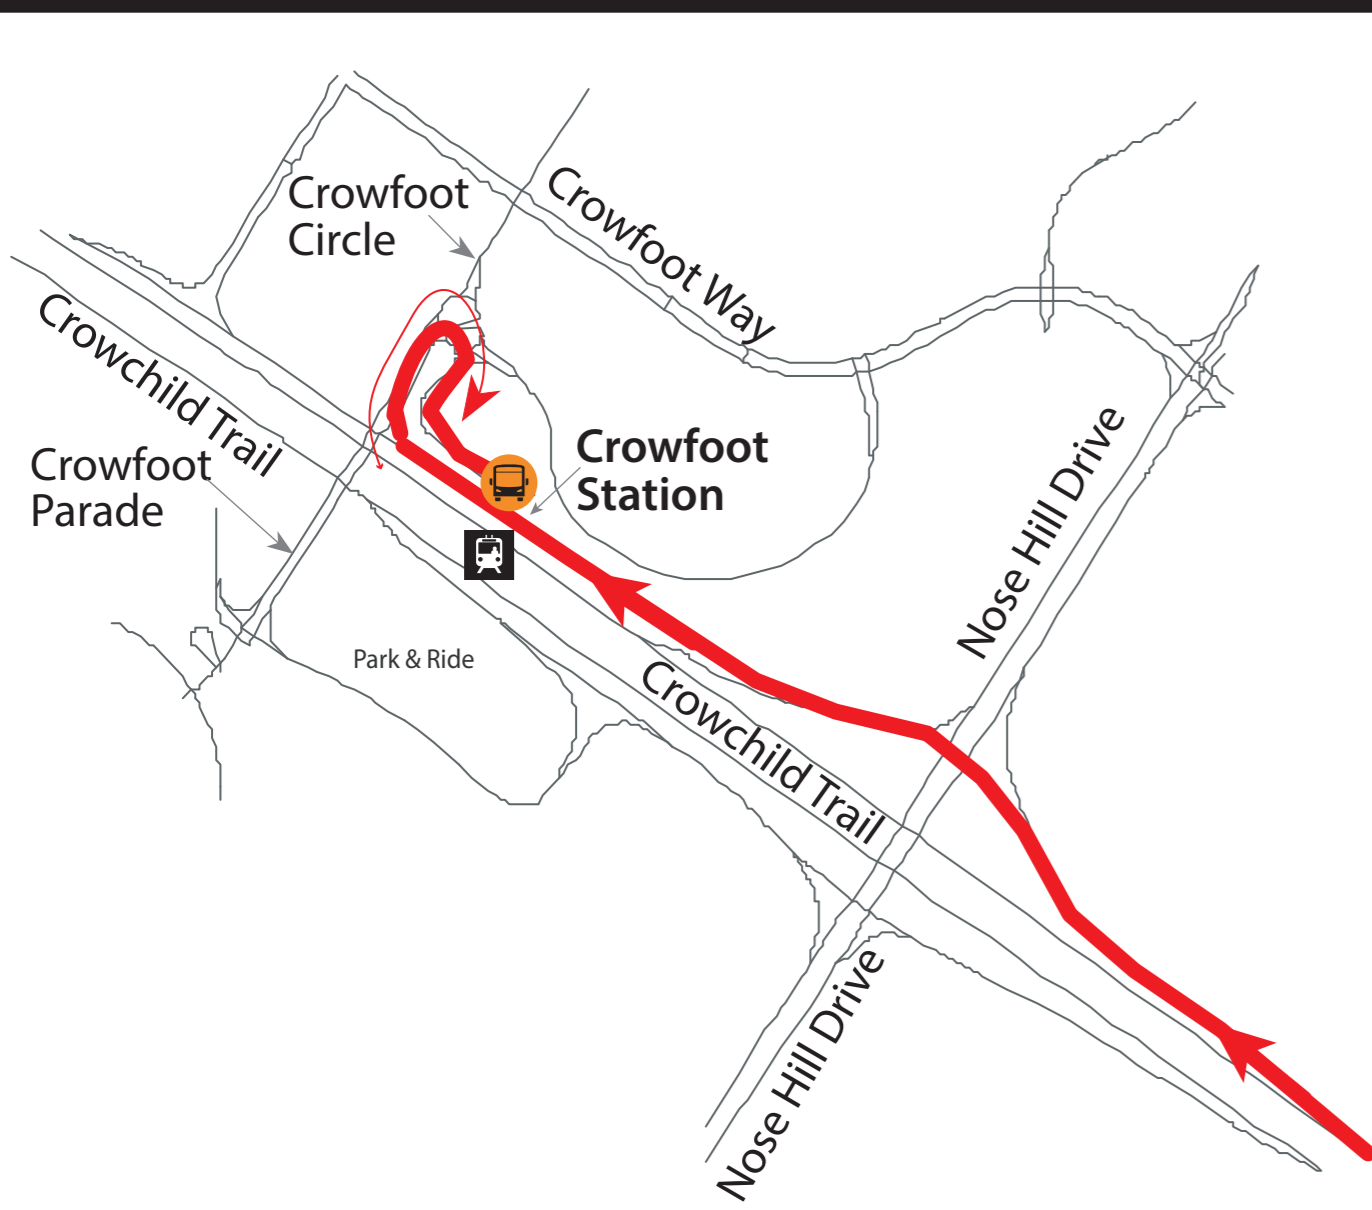

Red Line Elevator Replacement Shuttle (Crowfoot - Dalhousie - Brentwood)

DALHOUSIE STATION

Westbound to Crowfoot

Eastbound to Brentwood

CROWFOOT STATION

Crowfoot Station - Eastbound to Brentwood

Crowfoot Station - Westbound from Dalhousie

BRENTWOOD STATION

LEGEND

- Route
- CTrain Line
- CTrain Station
- Shuttle Stop