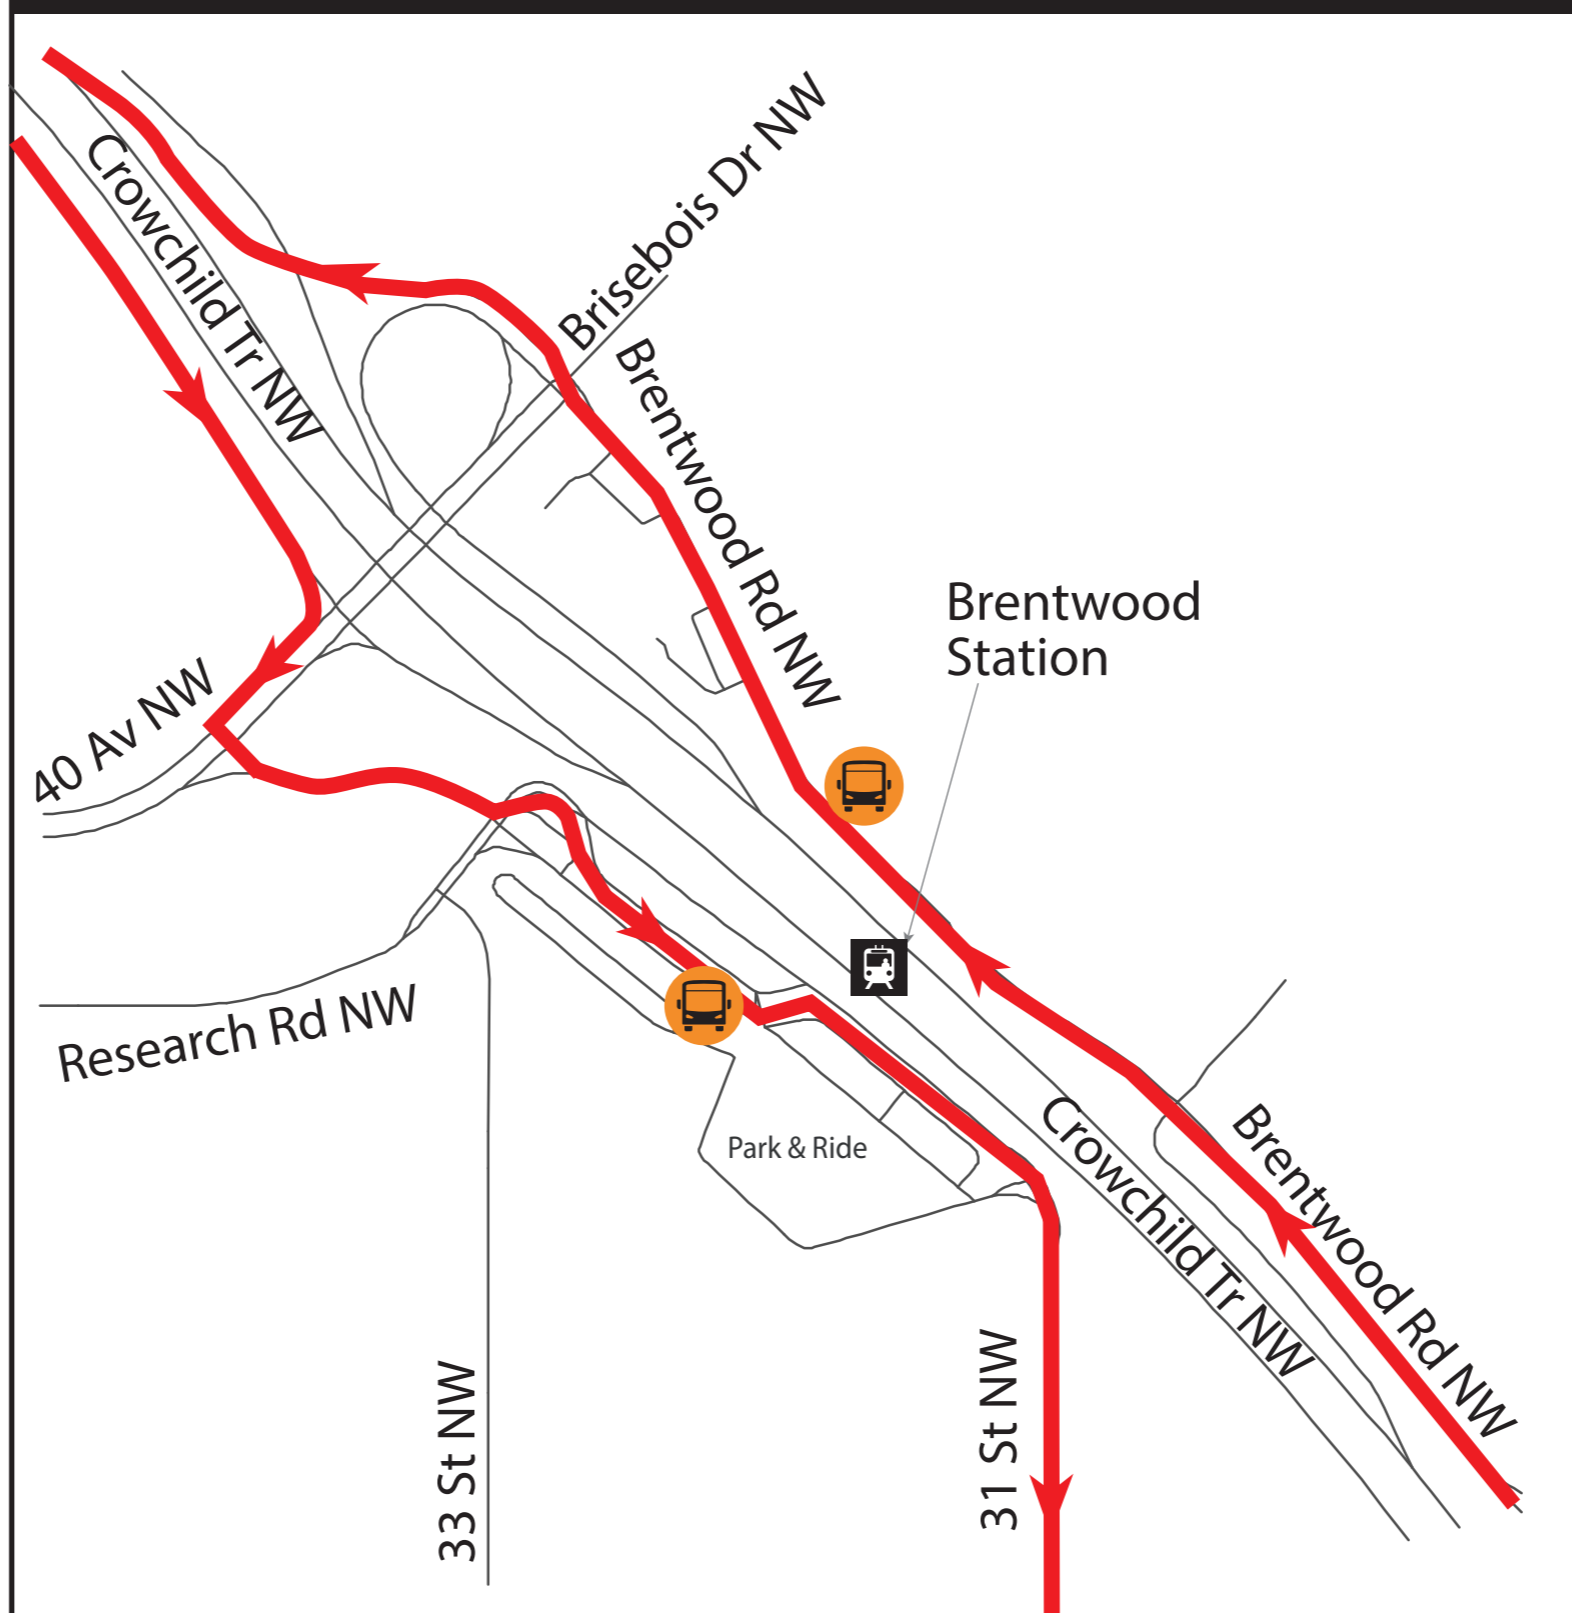

Red Line Elevator Replacement Shuttle (Crowfoot - Dalhousie - Brentwood)

DALHOUSIE STATION

Westbound to Crowfoot

Eastbound to Brentwood

CROWFOOT STATION

Crowfoot Station - Eastbound to Brentwood

Crowfoot Station - Westbound from Dalhousie

BRENTWOOD STATION

LEGEND

- Route
- CTrain Line
- CTrain Station
- Shuttle Stop