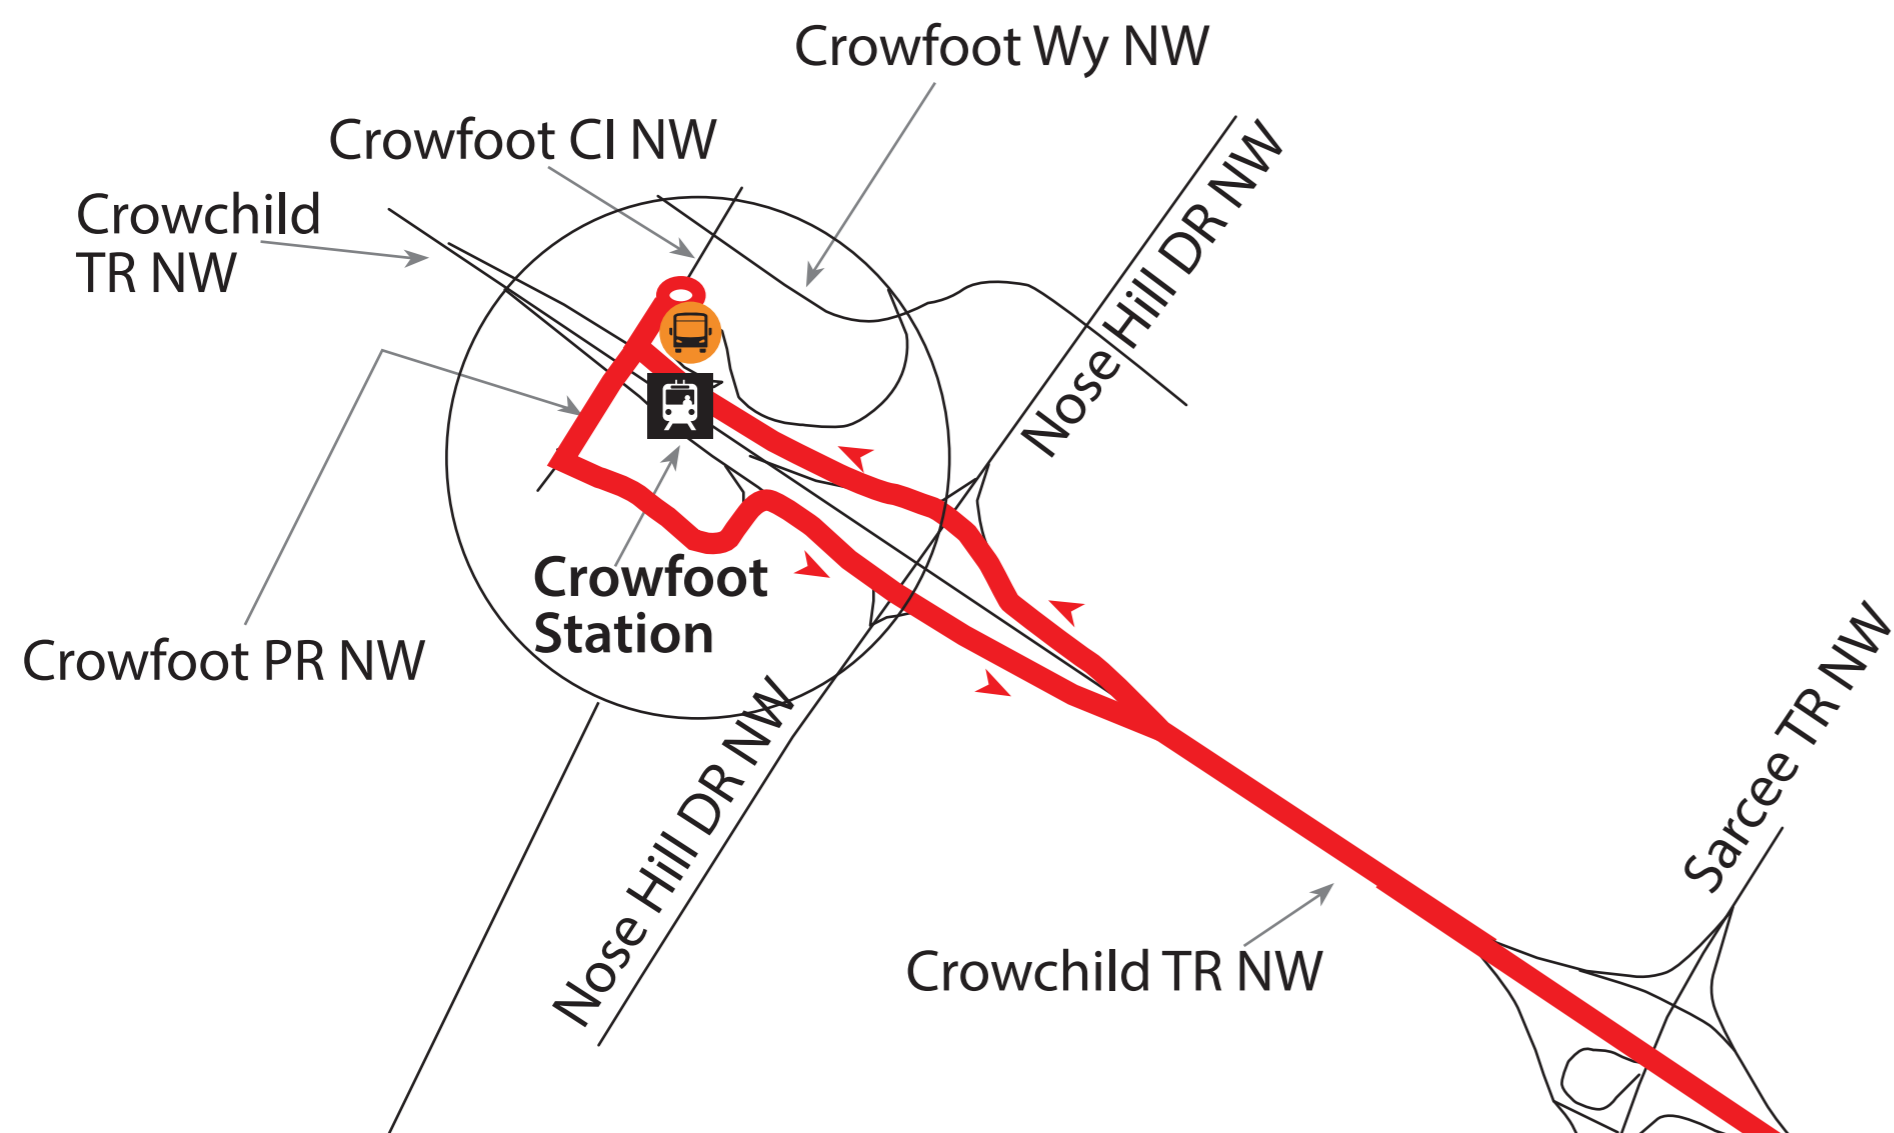

Red Line Elevator Replacement Shuttle (Crowfoot - Dalhousie - Brentwood)

DALHOUSIE STATION

Westbound to Crowfoot

Eastbound to Brentwood

CROWFOOT STATION

Crowfoot Station - Eastbound to Brentwood

Crowfoot Station - Westbound from Dalhousie

BRENTWOOD STATION

LEGEND

- Route
- CTrain Line
- CTrain Station
- Shuttle Stop