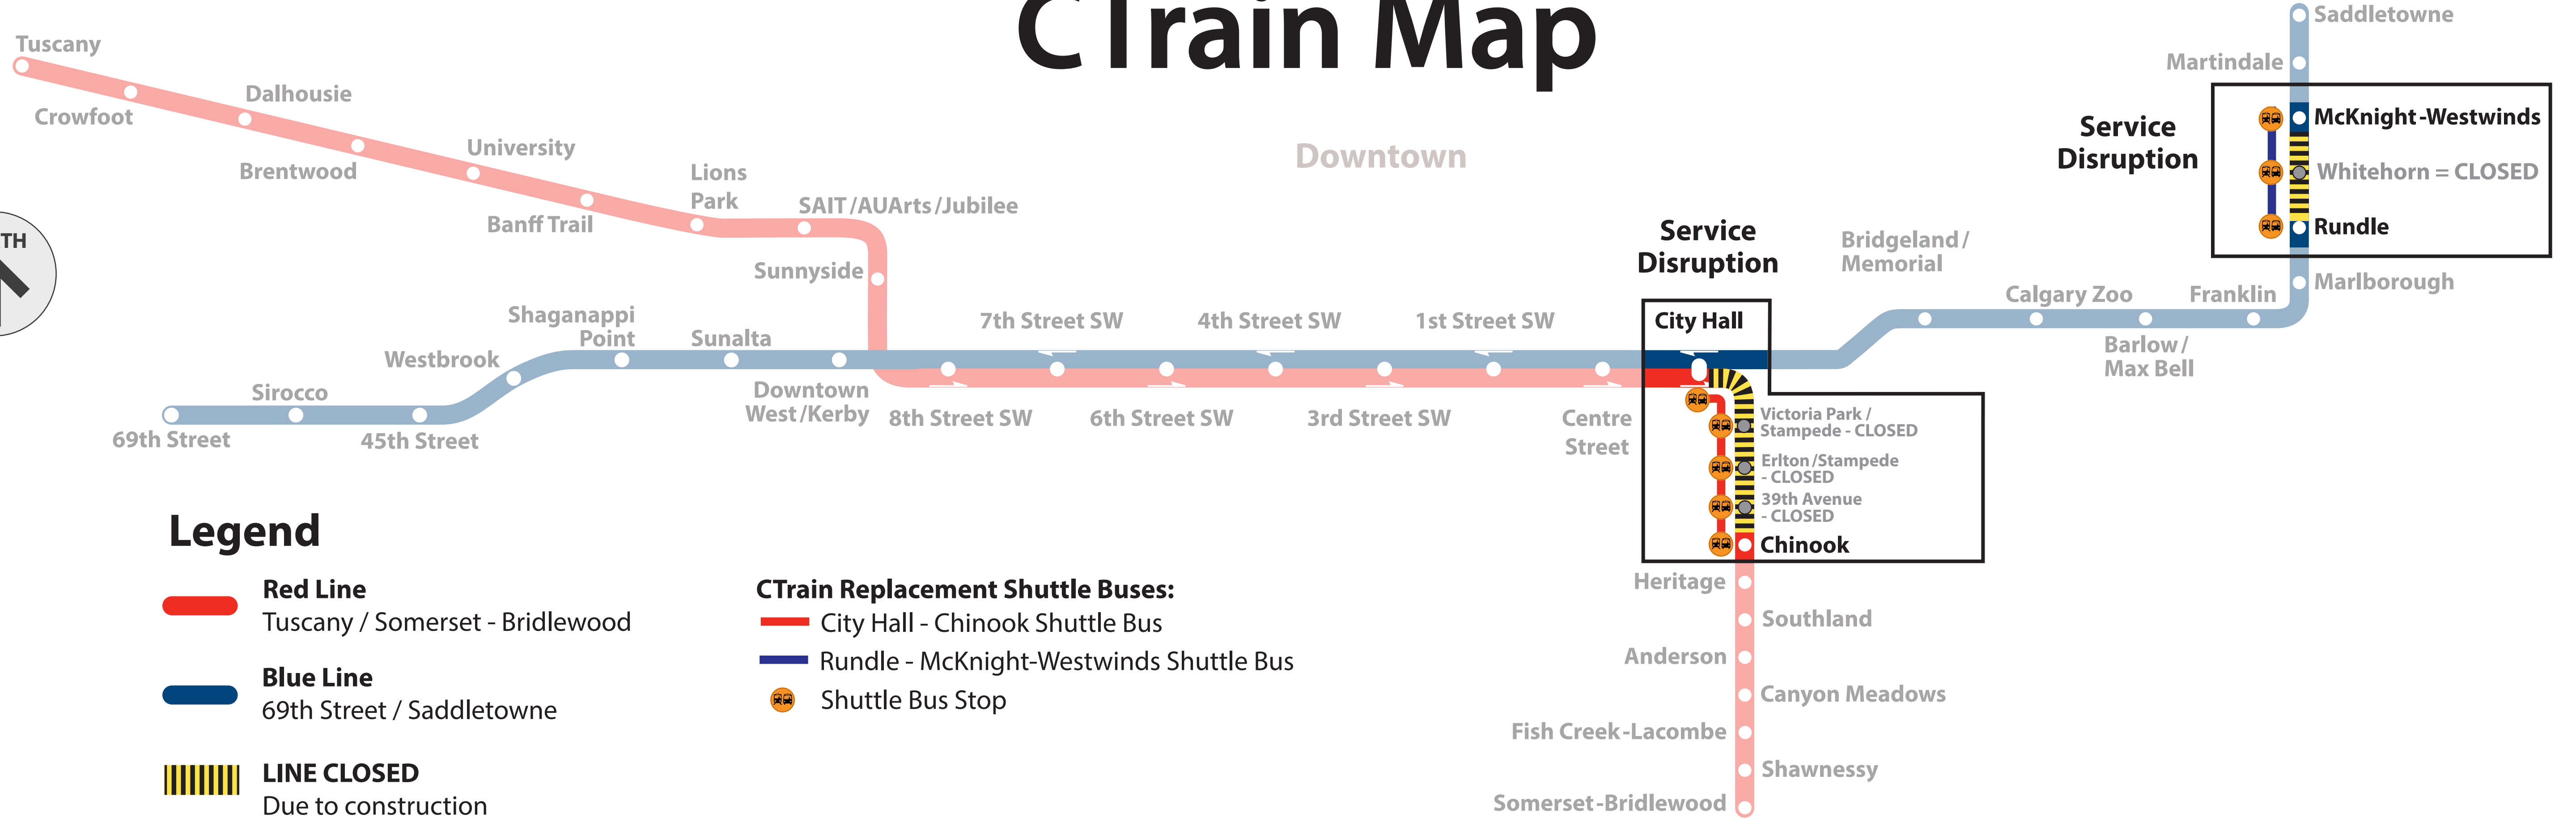

CTrain Map

Legend

- Red Line**
Tuscany / Somerset - Bridlewood
- Blue Line**
69th Street / Saddletowne
- LINE CLOSED**
Due to construction

- CTrain Replacement Shuttle Buses:**
- City Hall - Chinook Shuttle Bus
 - Rundle - McKnight-Westwinds Shuttle Bus
 - Shuttle Bus Stop