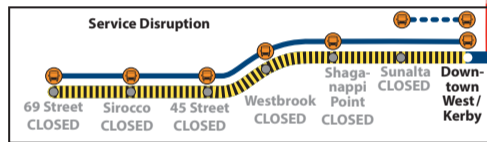

## Legend

- Red Line**  
Tuscany / Somerset - Bridlewood
- Blue Line**  
69 Street / Saddletowne
- LINE CLOSED**  
Due to construction

- CTrain Replacement Shuttle Buses:**
- 69 Street - Downtown West/Kerby Shuttle Bus
  - Sunalta - Downtown West/Kerby Shuttle Bus