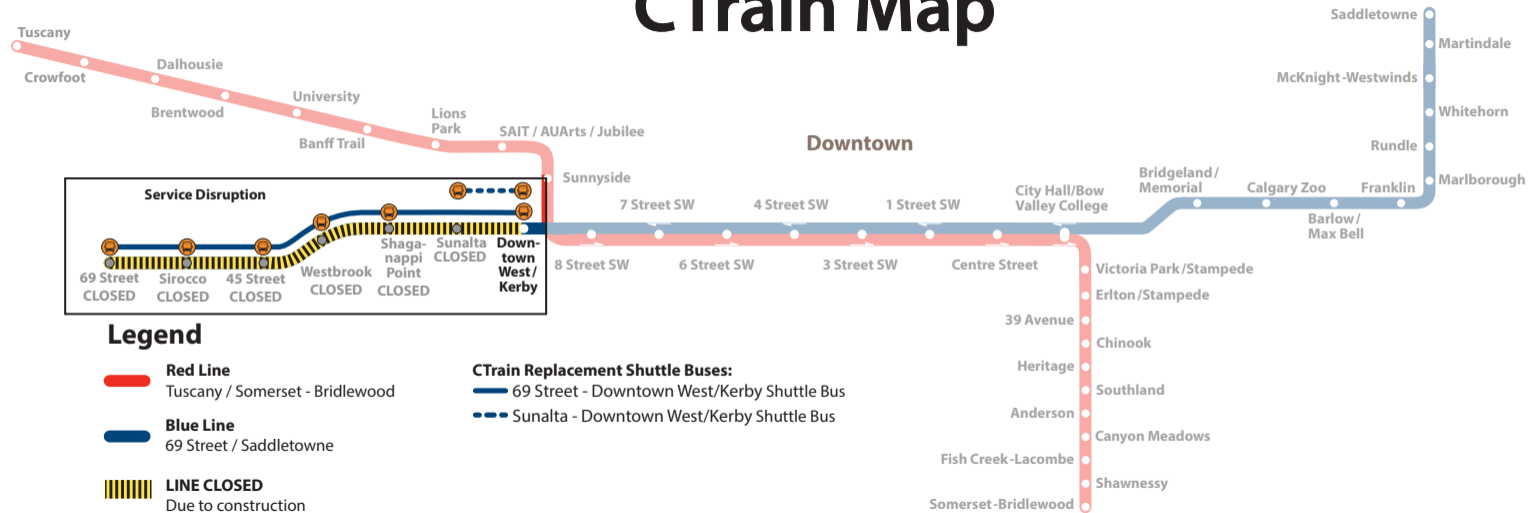

# CTrain Map

## Legend

- Red Line**  
Tuscany / Somerset - Bridlewood
- Blue Line**  
69 Street / Saddletowne
- LINE CLOSED**  
Due to construction

- CTrain Replacement Shuttle Buses:**
- 69 Street - Downtown West/Kerby Shuttle Bus
  - Sunalta - Downtown West/Kerby Shuttle Bus