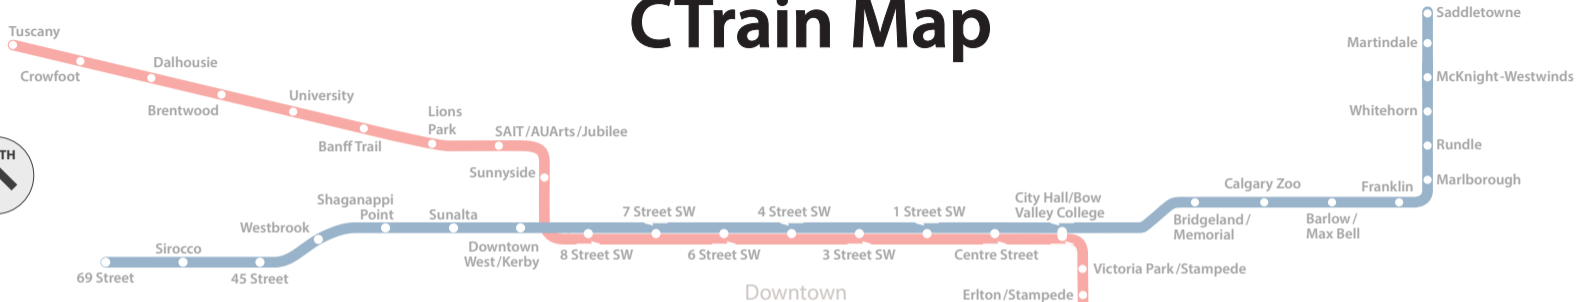

CTrain Map

Legend

Red Line
Tuscany / Somerset - Bridlewood

Blue Line
69 Street / Saddletowne

LINE CLOSED
Due to construction

CTrain Replacement Shuttle Buses:

Fish Creek-Lacombe/Somerset-Bridlewood Shuttle Bus

Victoria Park/Stampede
Erlton/Stampede
39 Avenue
Chinook
Heritage
Southland
Anderson
Canyon Meadows

Service Disruption

- Fish Creek-Lacombe
- Shawnessy - CLOSED
- Somerset-Bridlewood - CLOSED