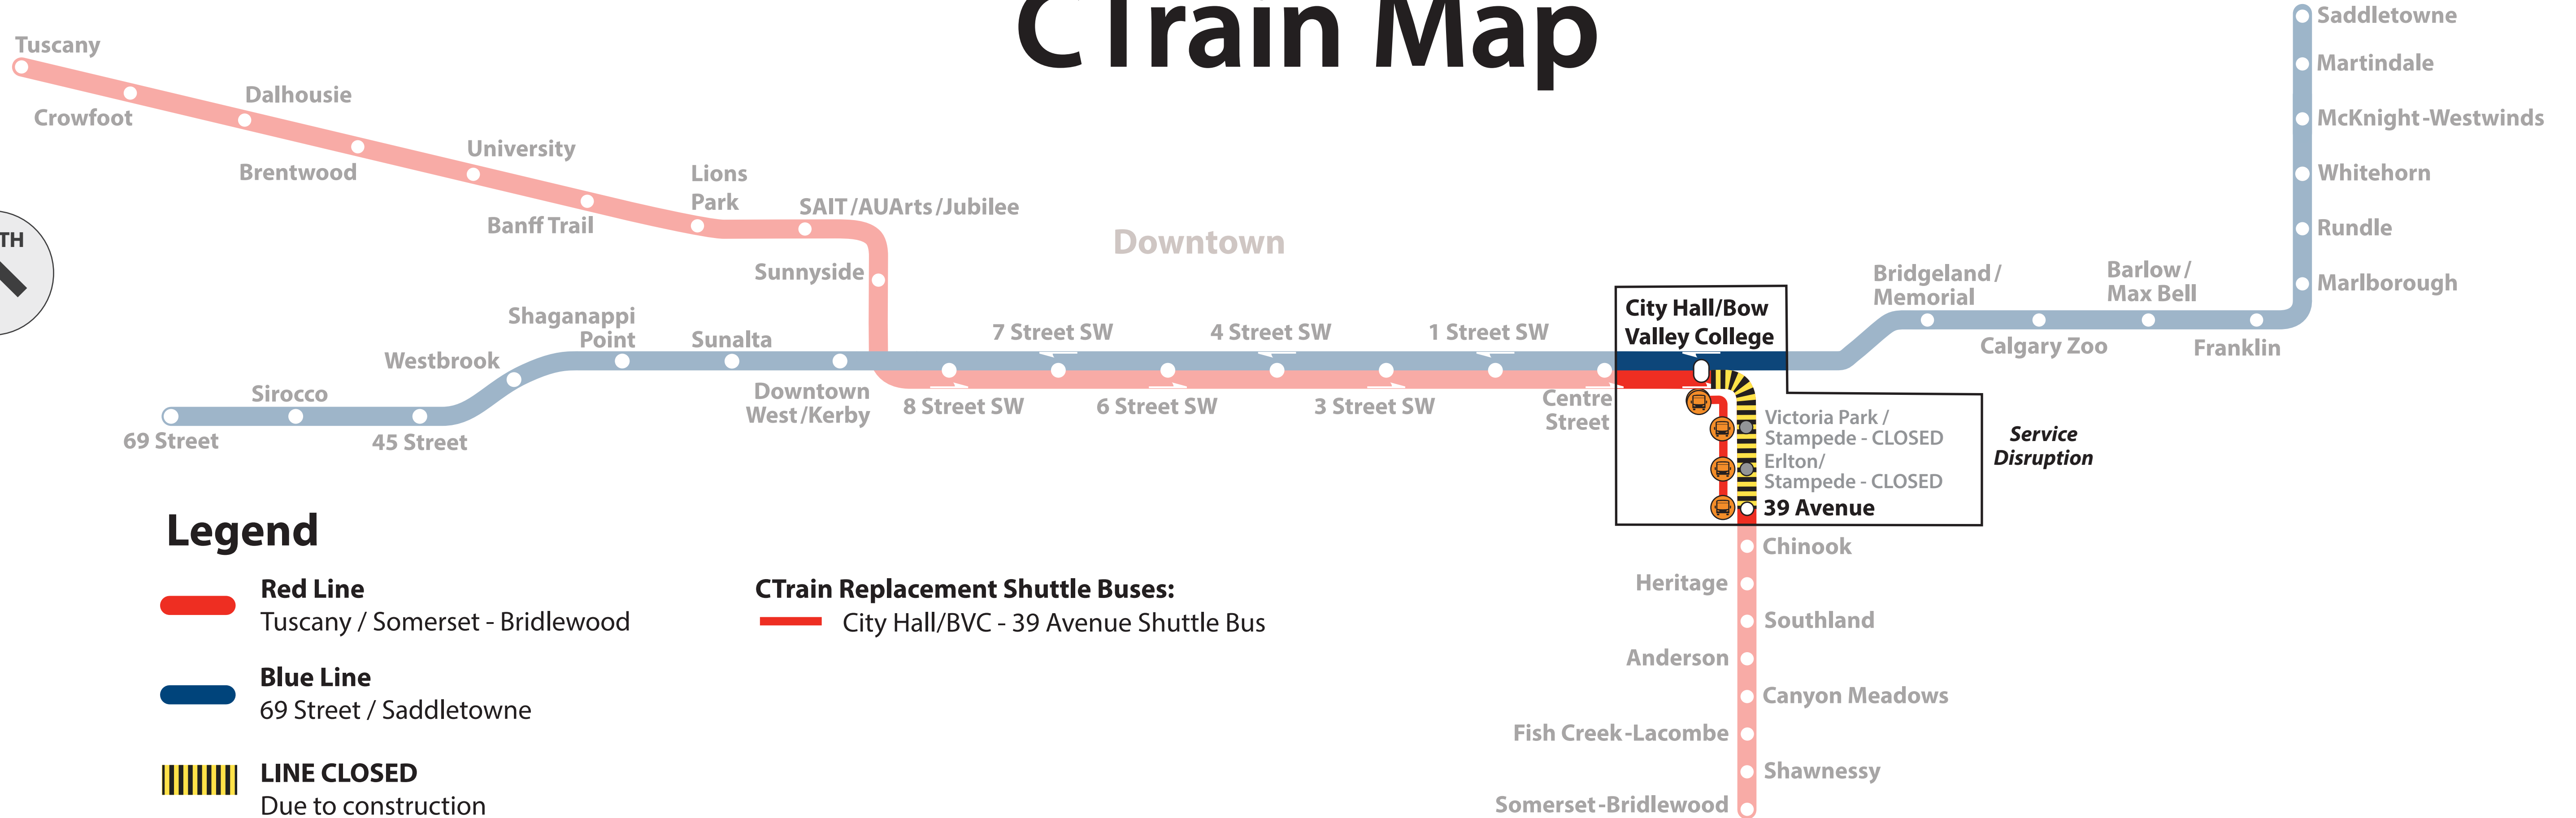

CTrain Map

Legend

Red Line
Tuscany / Somerset - Bridlewood

Blue Line
69 Street / Saddletowne

LINE CLOSED
Due to construction

CTrain Replacement Shuttle Buses:
City Hall/BVC - 39 Avenue Shuttle Bus

- Chinook
- Heritage
- Anderson
- Fish Creek-Lacombe
- Somerset-Bridlewood
- Southland
- Canyon Meadows
- Shawnessy