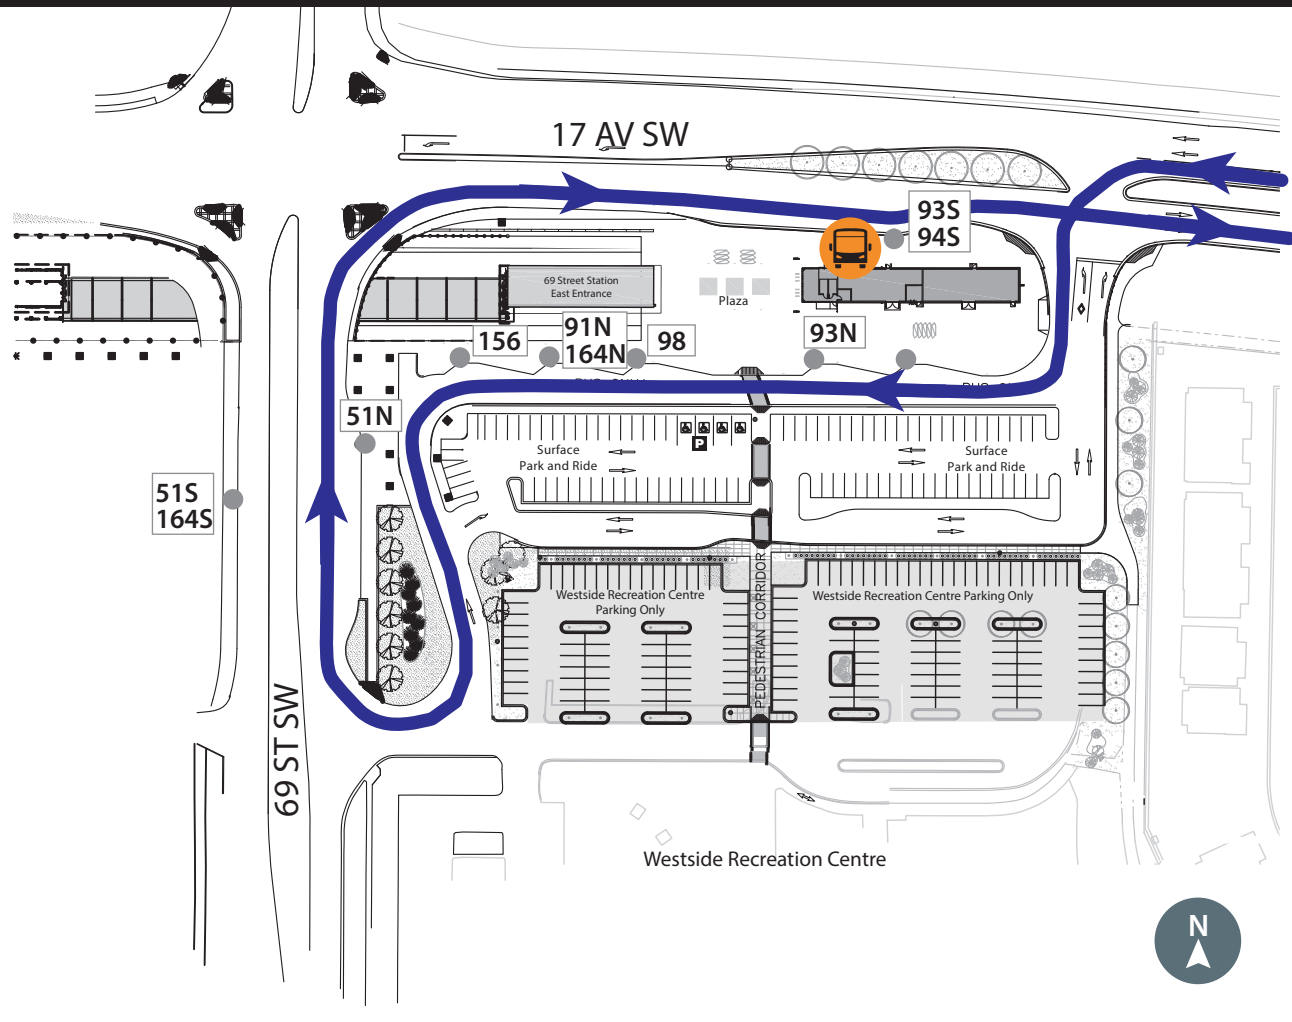

Blue Line CTrain Replacement Shuttle (69 Street - Downtown West/Kerby)

69 Street Station

LEGEND

- Route
- CTrain Line
- CTrain Station
- CTrain Station Closed
- Shuttle Stop