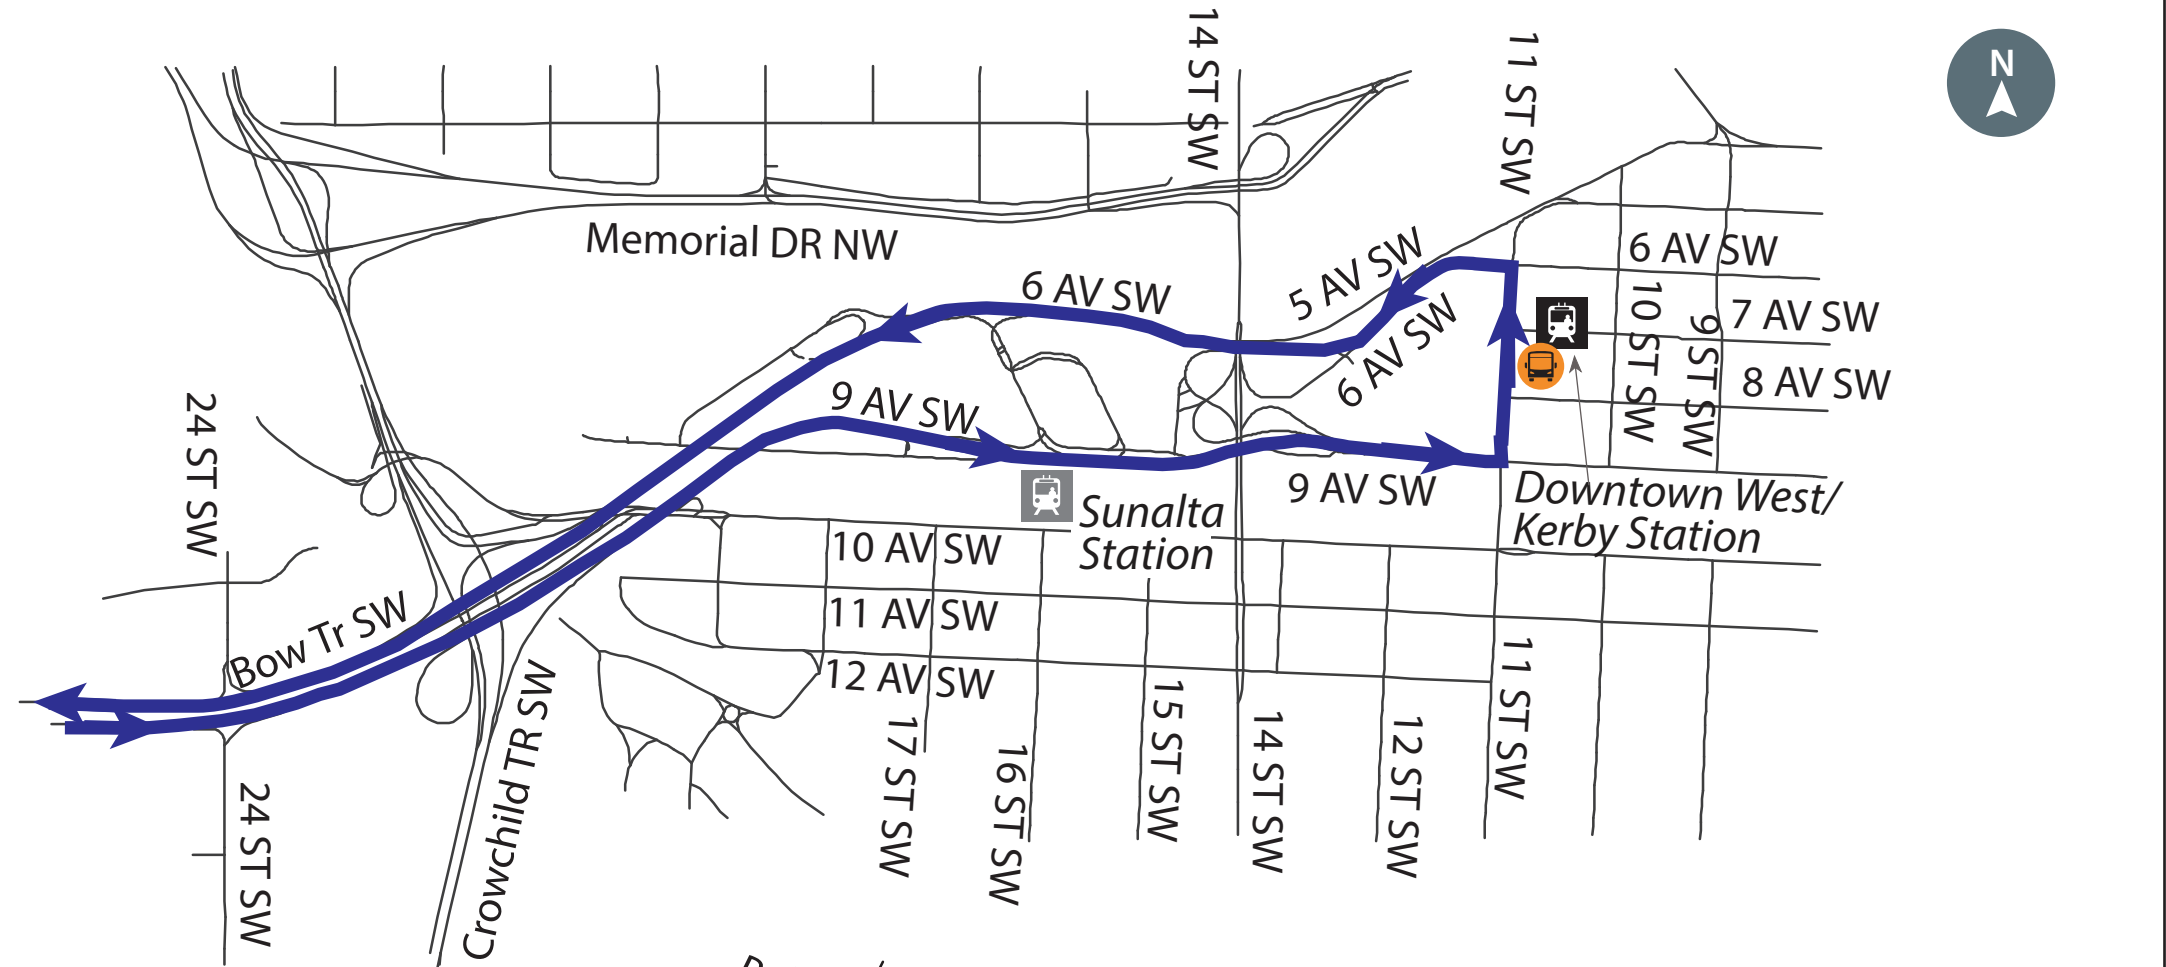

Blue Line CTrain Replacement Shuttle (69 Street - Downtown West/Kerby)

69 Street Station

LEGEND

- Route
- CTrain Line
- CTrain Station
- CTrain Station Closed
- Shuttle Stop