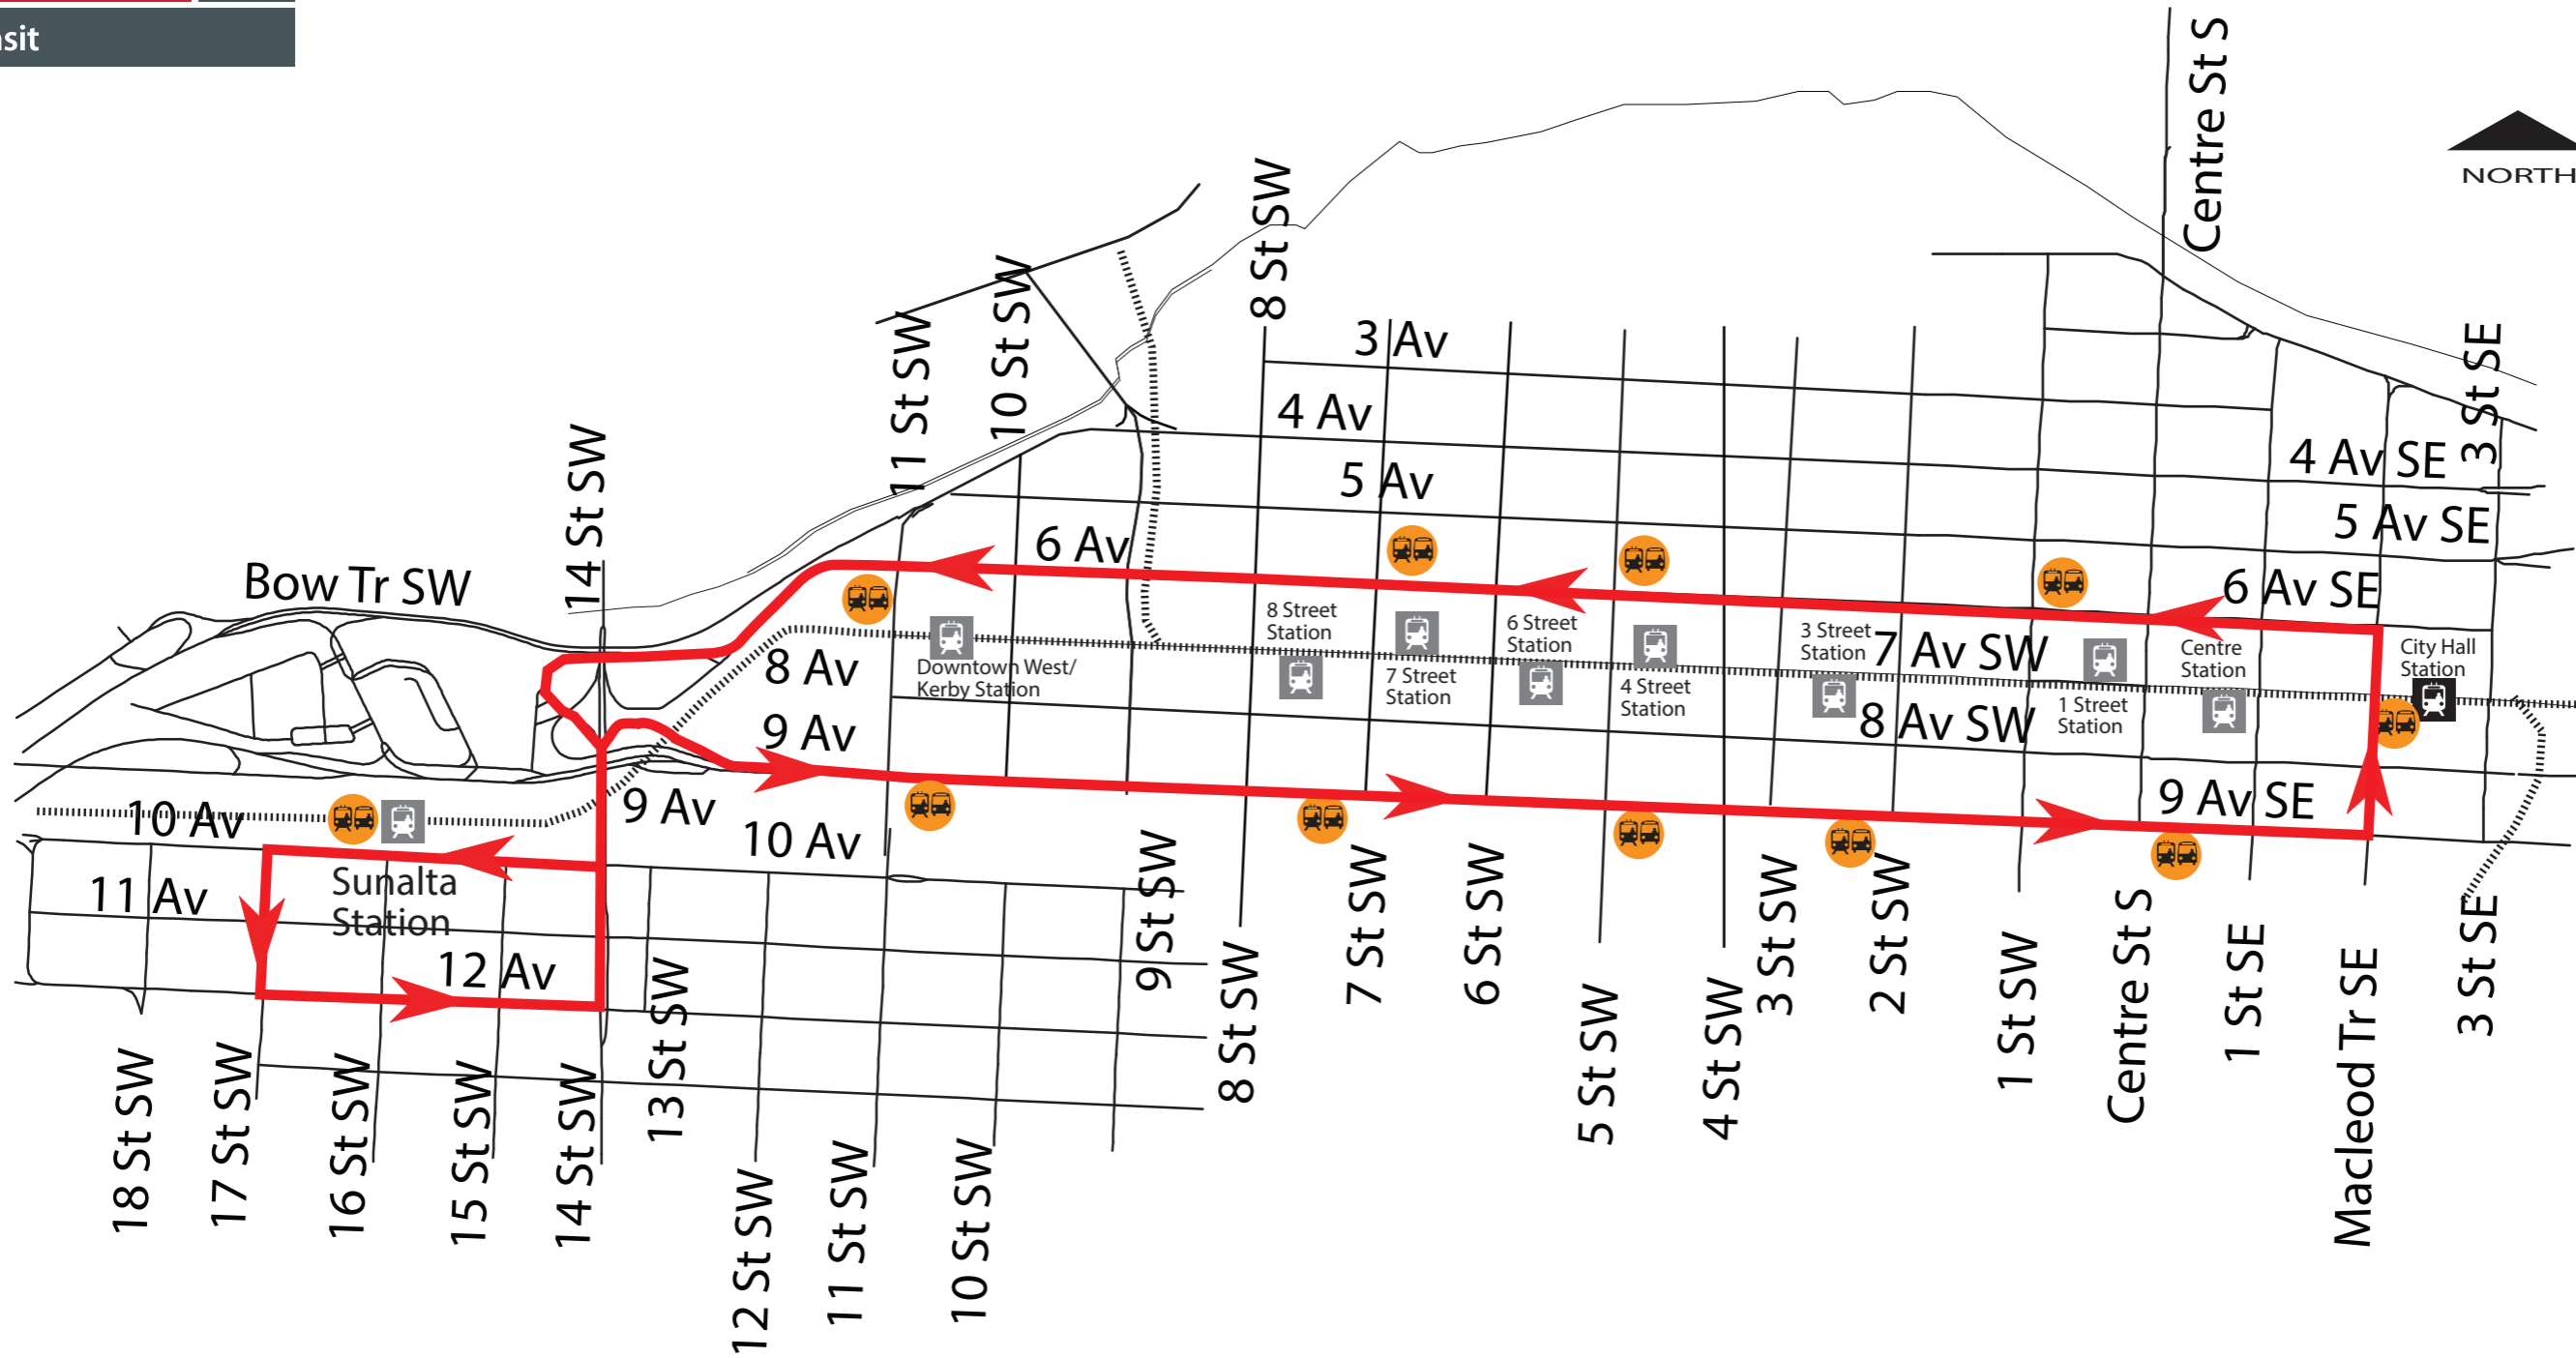

Blue Line CTrain Replacement Shuttle (City Hall - Sunalta)

LEGEND

-  Route
-  CTrain Line
-  CTrain Station
-  CTrain Station Closed
-  Shuttle Stop