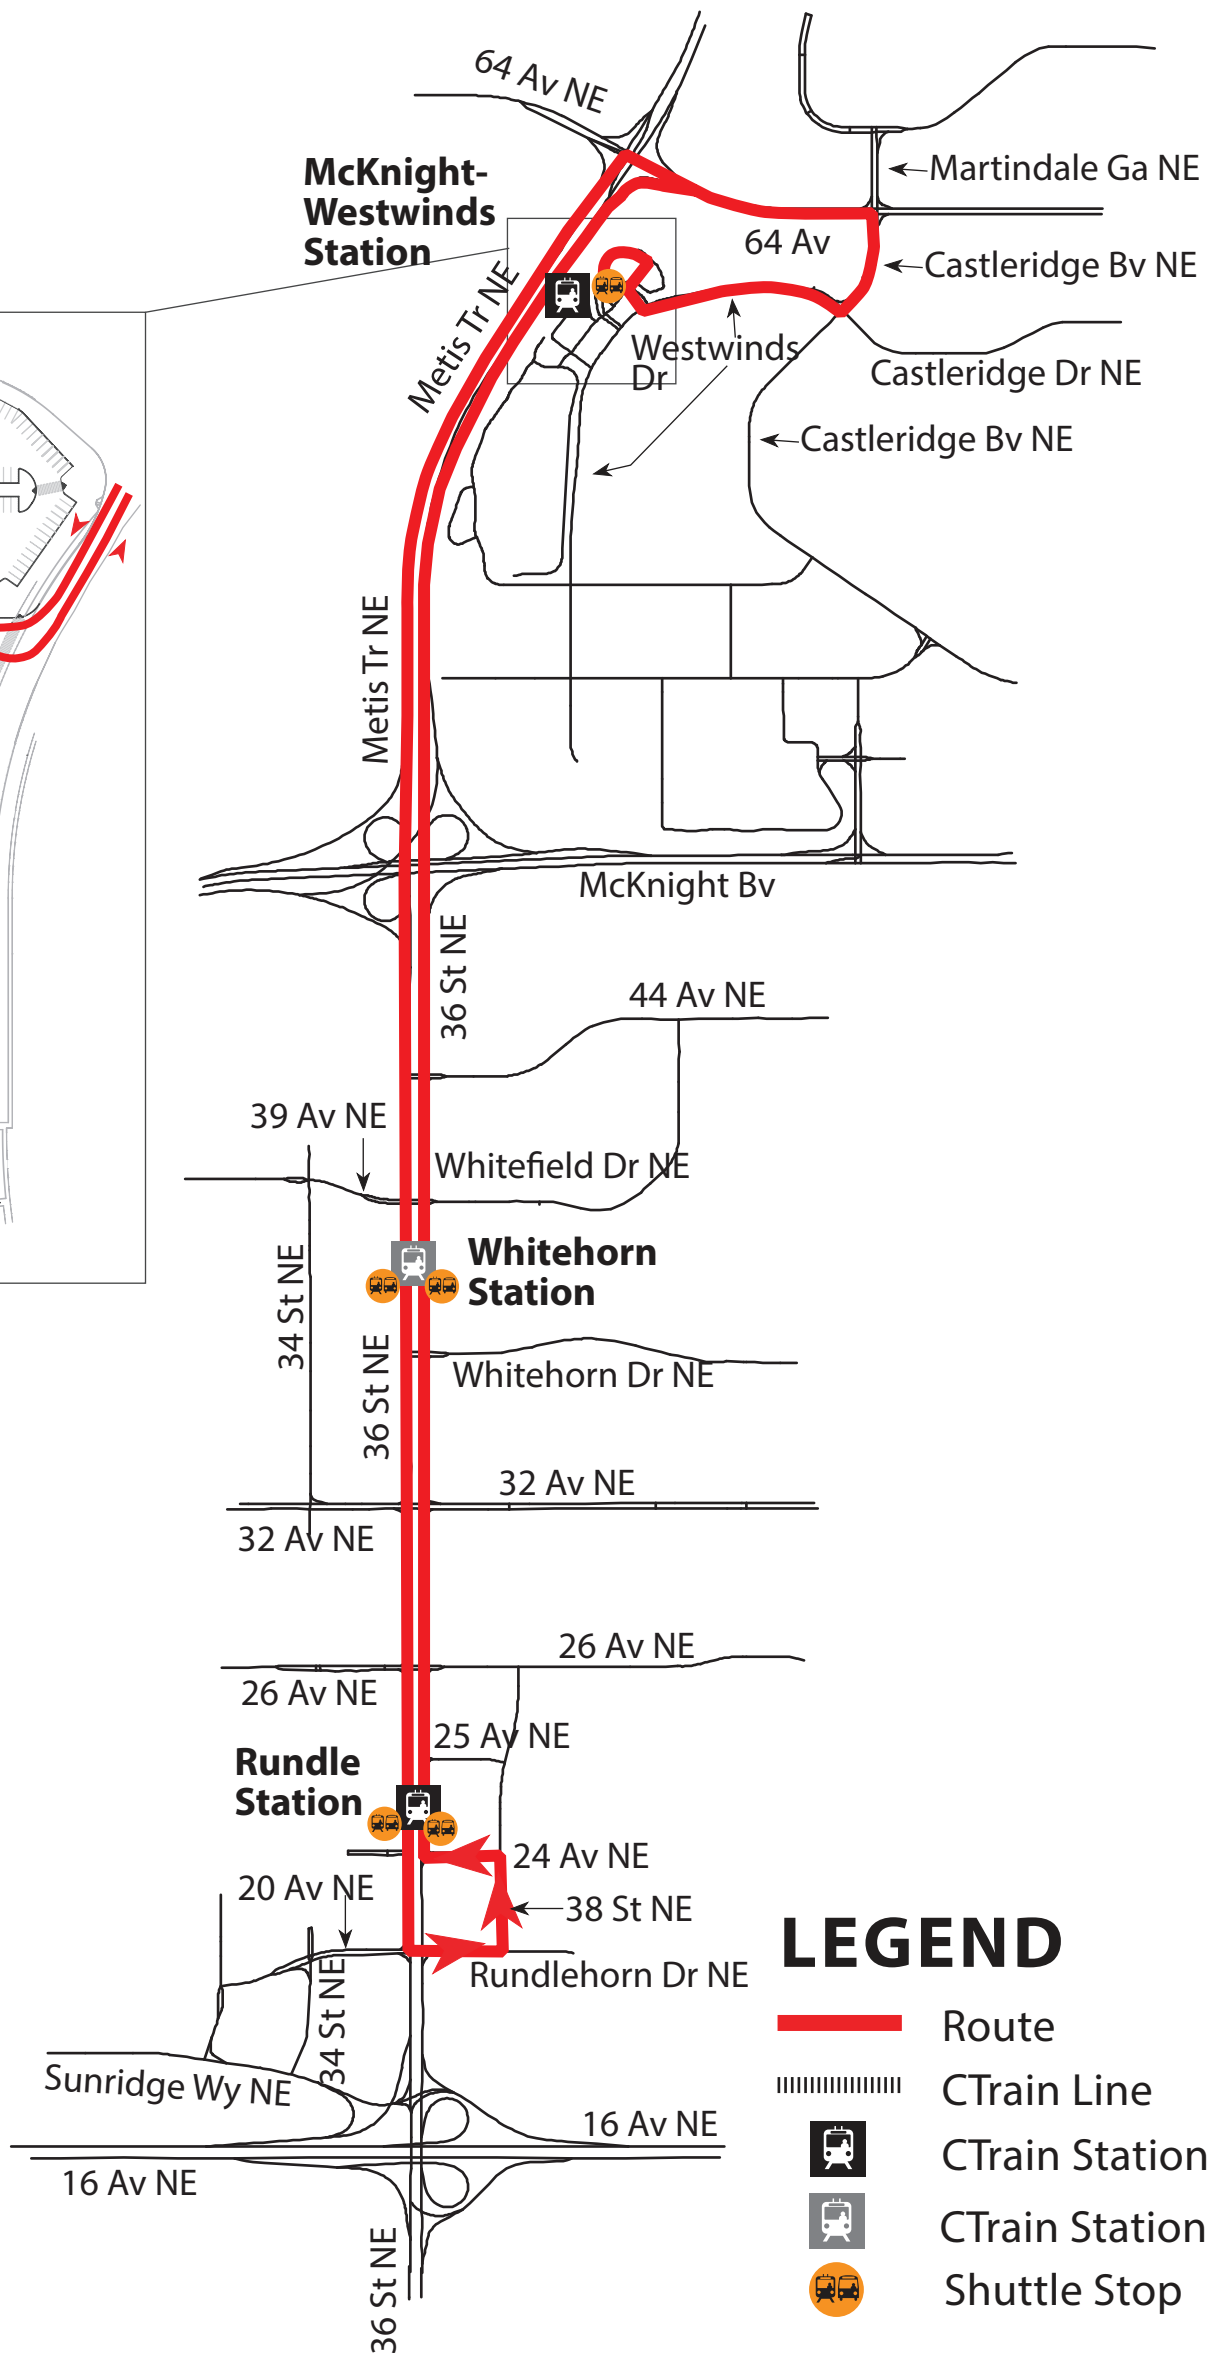

Blue Line CTrain Replacement Shuttle (McKnight - Rundle)

LEGEND

-  Route
-  CTrain Line
-  CTrain Station
-  CTrain Station Closed
-  Shuttle Stop