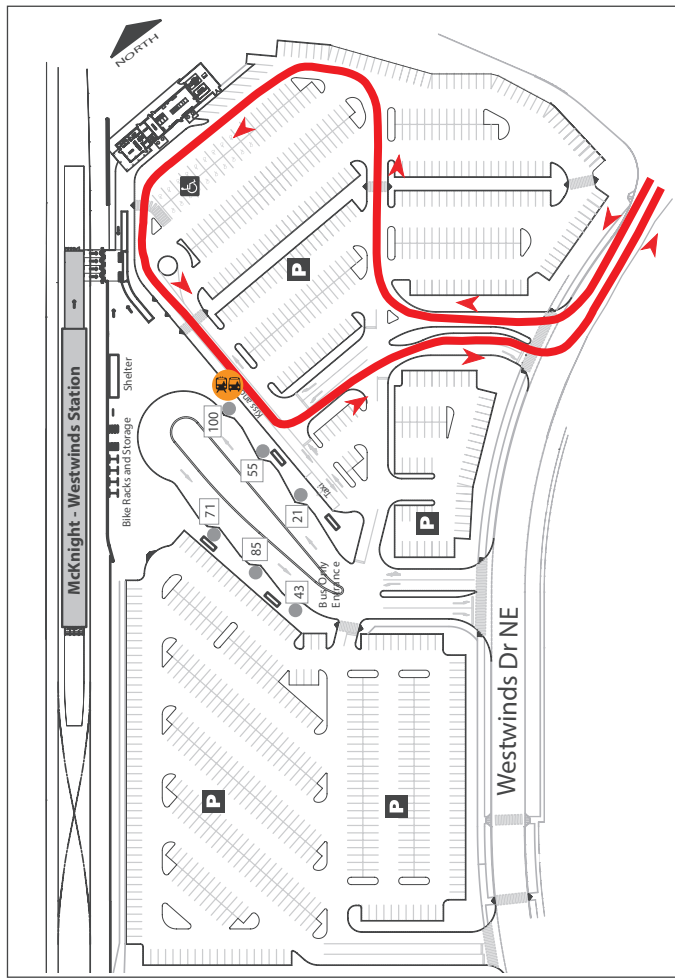

Blue Line CTrain Replacement Shuttle (McKnight - Rundle)

LEGEND

-  Route
-  CTrain Line
-  CTrain Station
-  CTrain Station Closed
-  Shuttle Stop