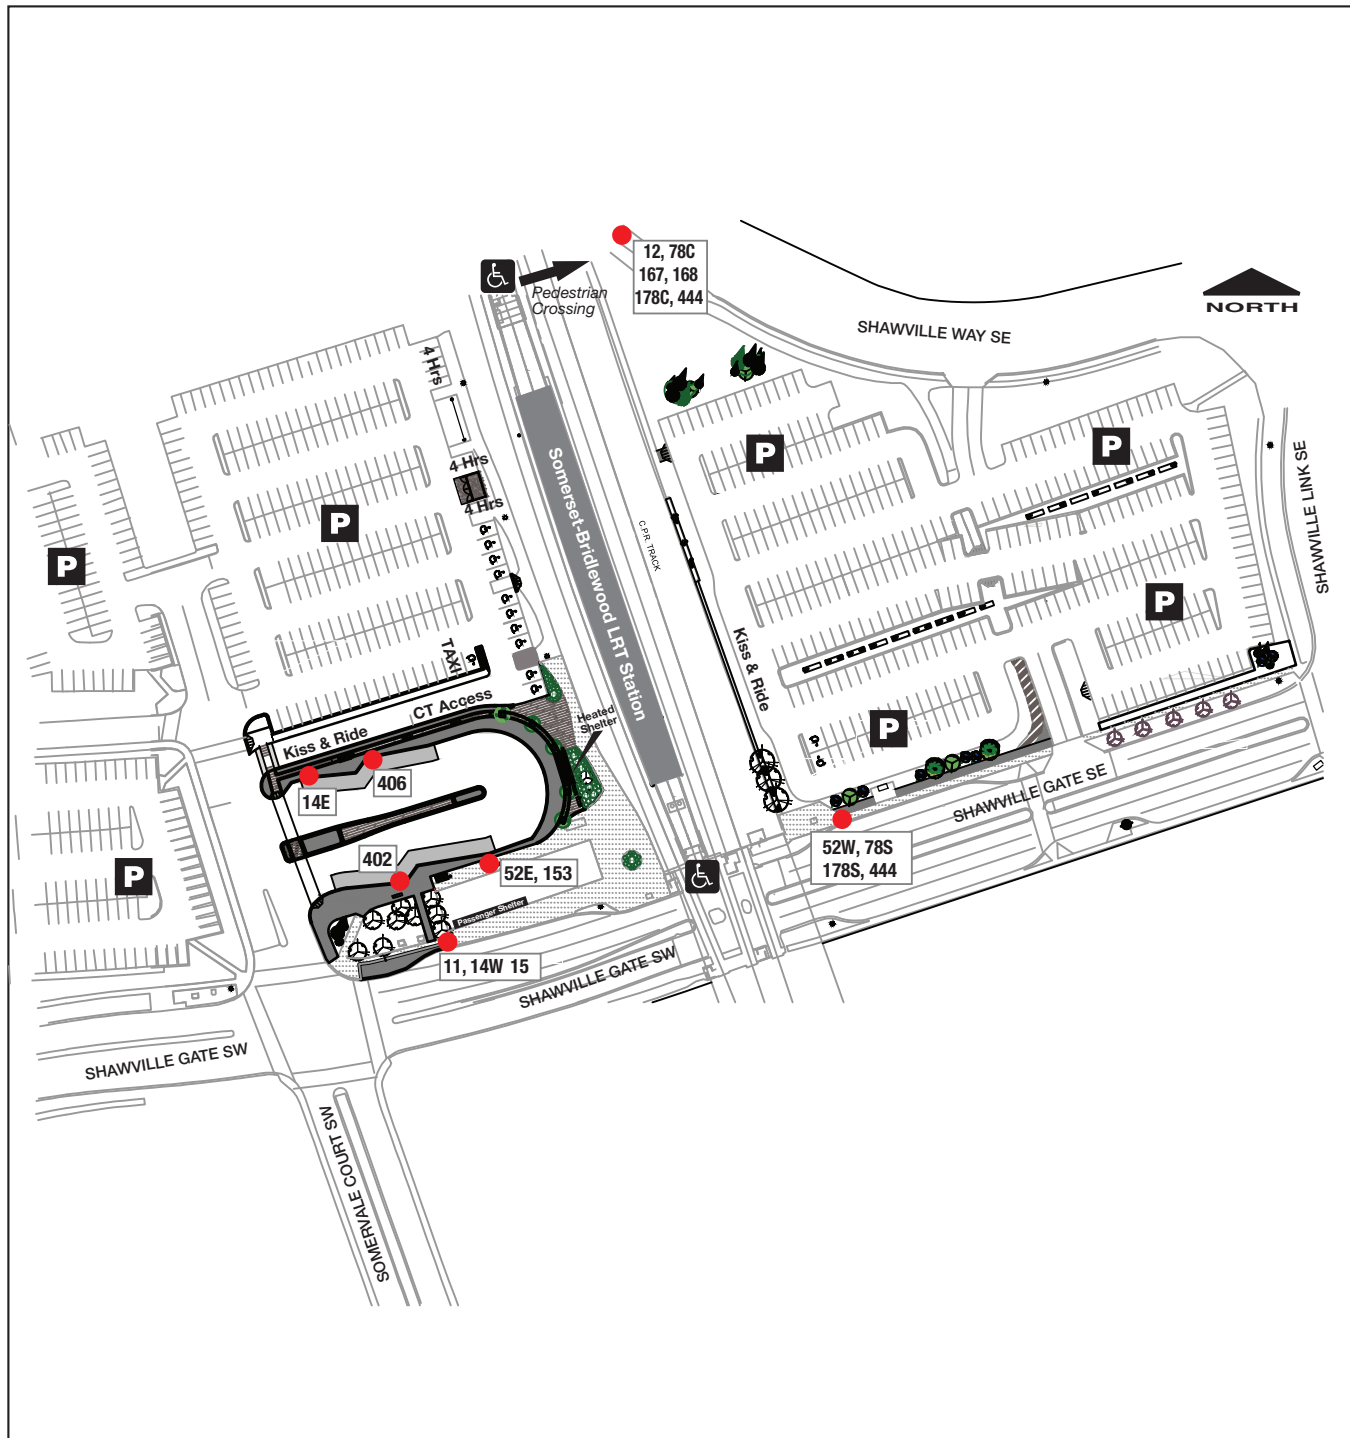

Somerset-Bridlewood Station

- | | | | |
|---------------------|-------------------|---------------------|------------------------|
| 11 – Southwest Loop | 52E – Evergreen | 167 – Walden/Legacy | 406 – Auburn Bay |
| 12 – Southwest Loop | 52W – Somerset | 168 – Walden/Legacy | 444 – Chaparral/Walden |
| 14W – Bridlewood | 78C – Chaparral | 178C – Chaparral | |
| 14E – Cranston | 78S – Sundance | 178S – Sundance | |
| 15 – Millrise | 153 – Cooperfield | 402 – Silverado | |