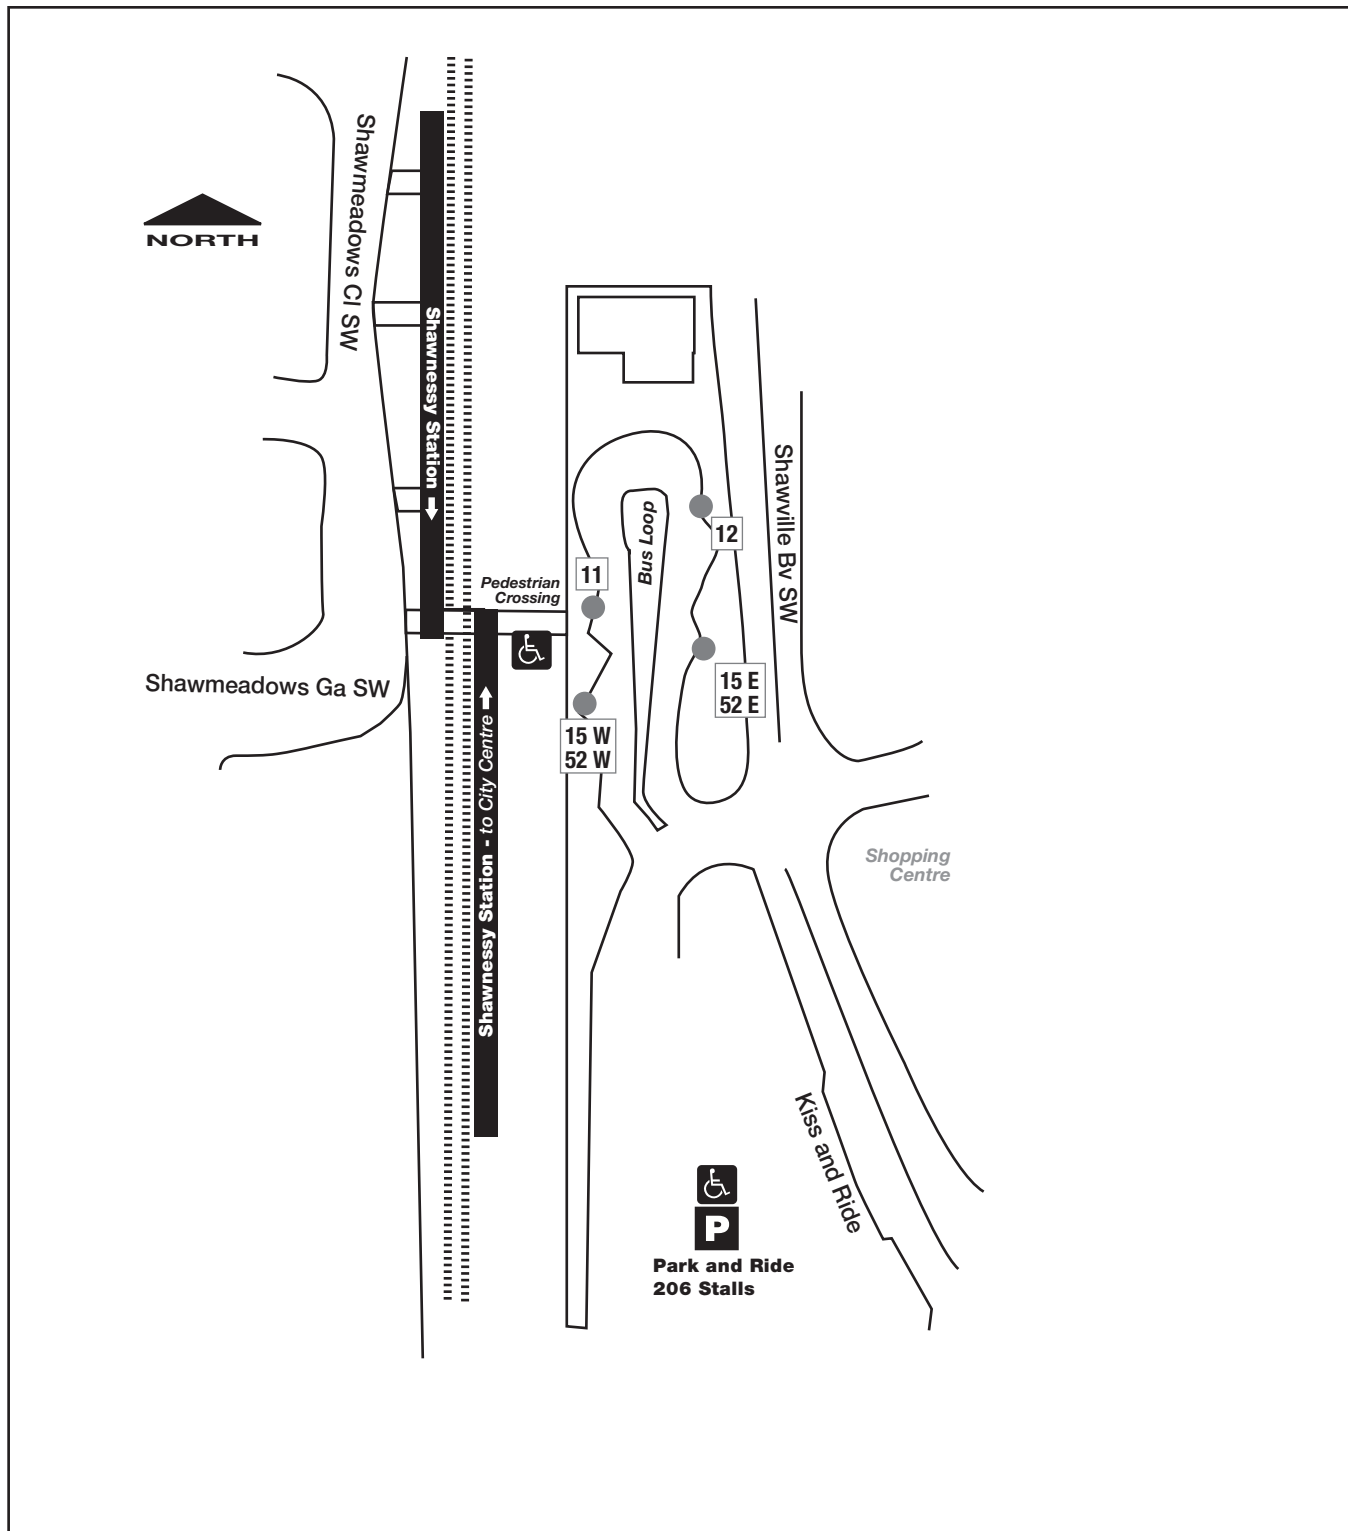

# Shawnessy Station

- 11 – Southwest Loop
- 12 – Southwest Loop
- 15E – Millrise

- 15W – Bridlewood
- 52E – Somerset
- 52W – Evergreen