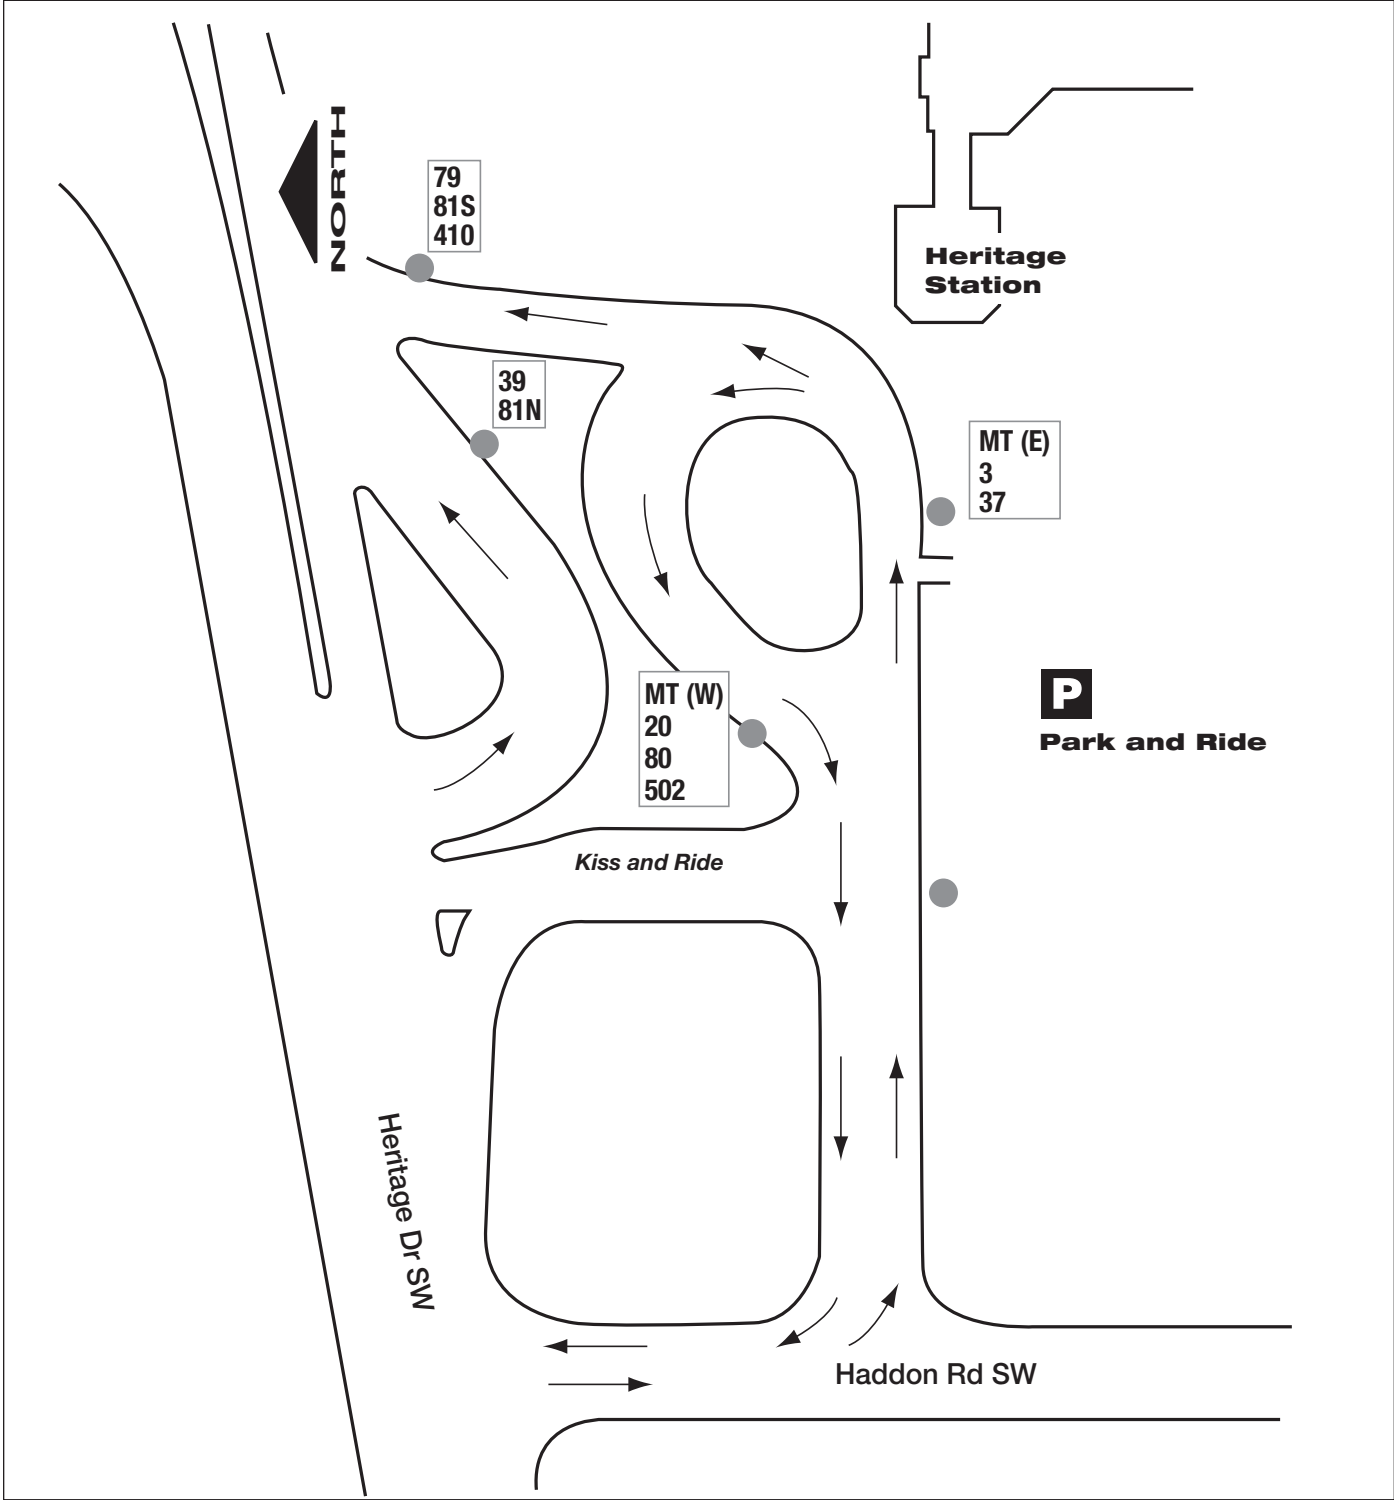

Heritage Station

- | | | | | | |
|----|------------------|-----|-------------------|--------|--------------------------|
| 3 | - Sandstone | 79 | - Acadia/Oakridge | 410 | - Glenmore Business Park |
| 20 | - Northmount | 80 | - Oakridge/Acadia | 502 | - Heritage Park |
| 37 | - Canyon Meadows | 81N | - Chinook | MT (W) | - MAX Teal Westbrook |
| 39 | - Acadia | 81S | - Canyon Meadows | MT (E) | - MAX Teal Douglas Glen |