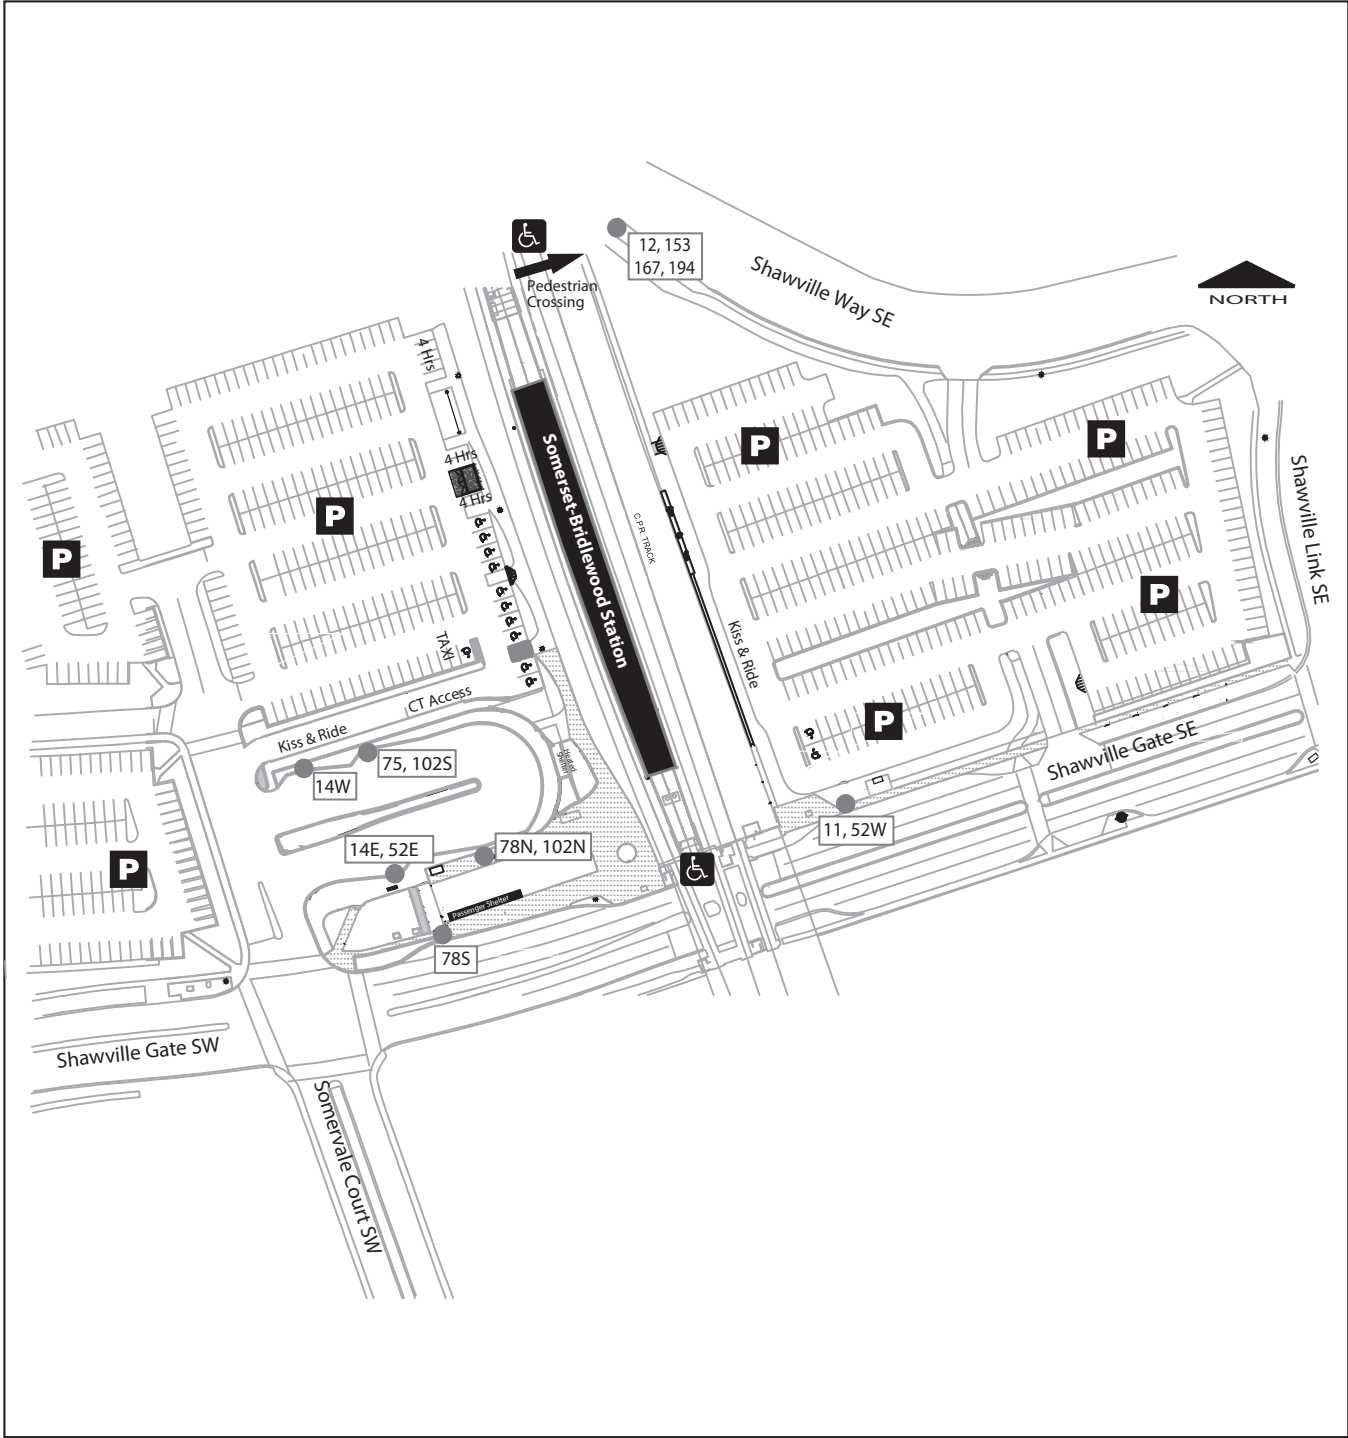

Somerset-Bridlewood Station

- | | | | |
|---------------------|-----------------|---------------------|--|
| 11 – Southwest Loop | 52E – Evergreen | 102N – Millrise | 194 – Chaparral Valley/
Wolf Willow |
| 12 – Southwest Loop | 52W – Somerset | 102S – Silverado | |
| 14W – Bridlewood | 75 – Mahogany | 153 – Copperfield | |
| 14E – Cranston | 78N – Sundance | 167 – Walden/Legacy | |