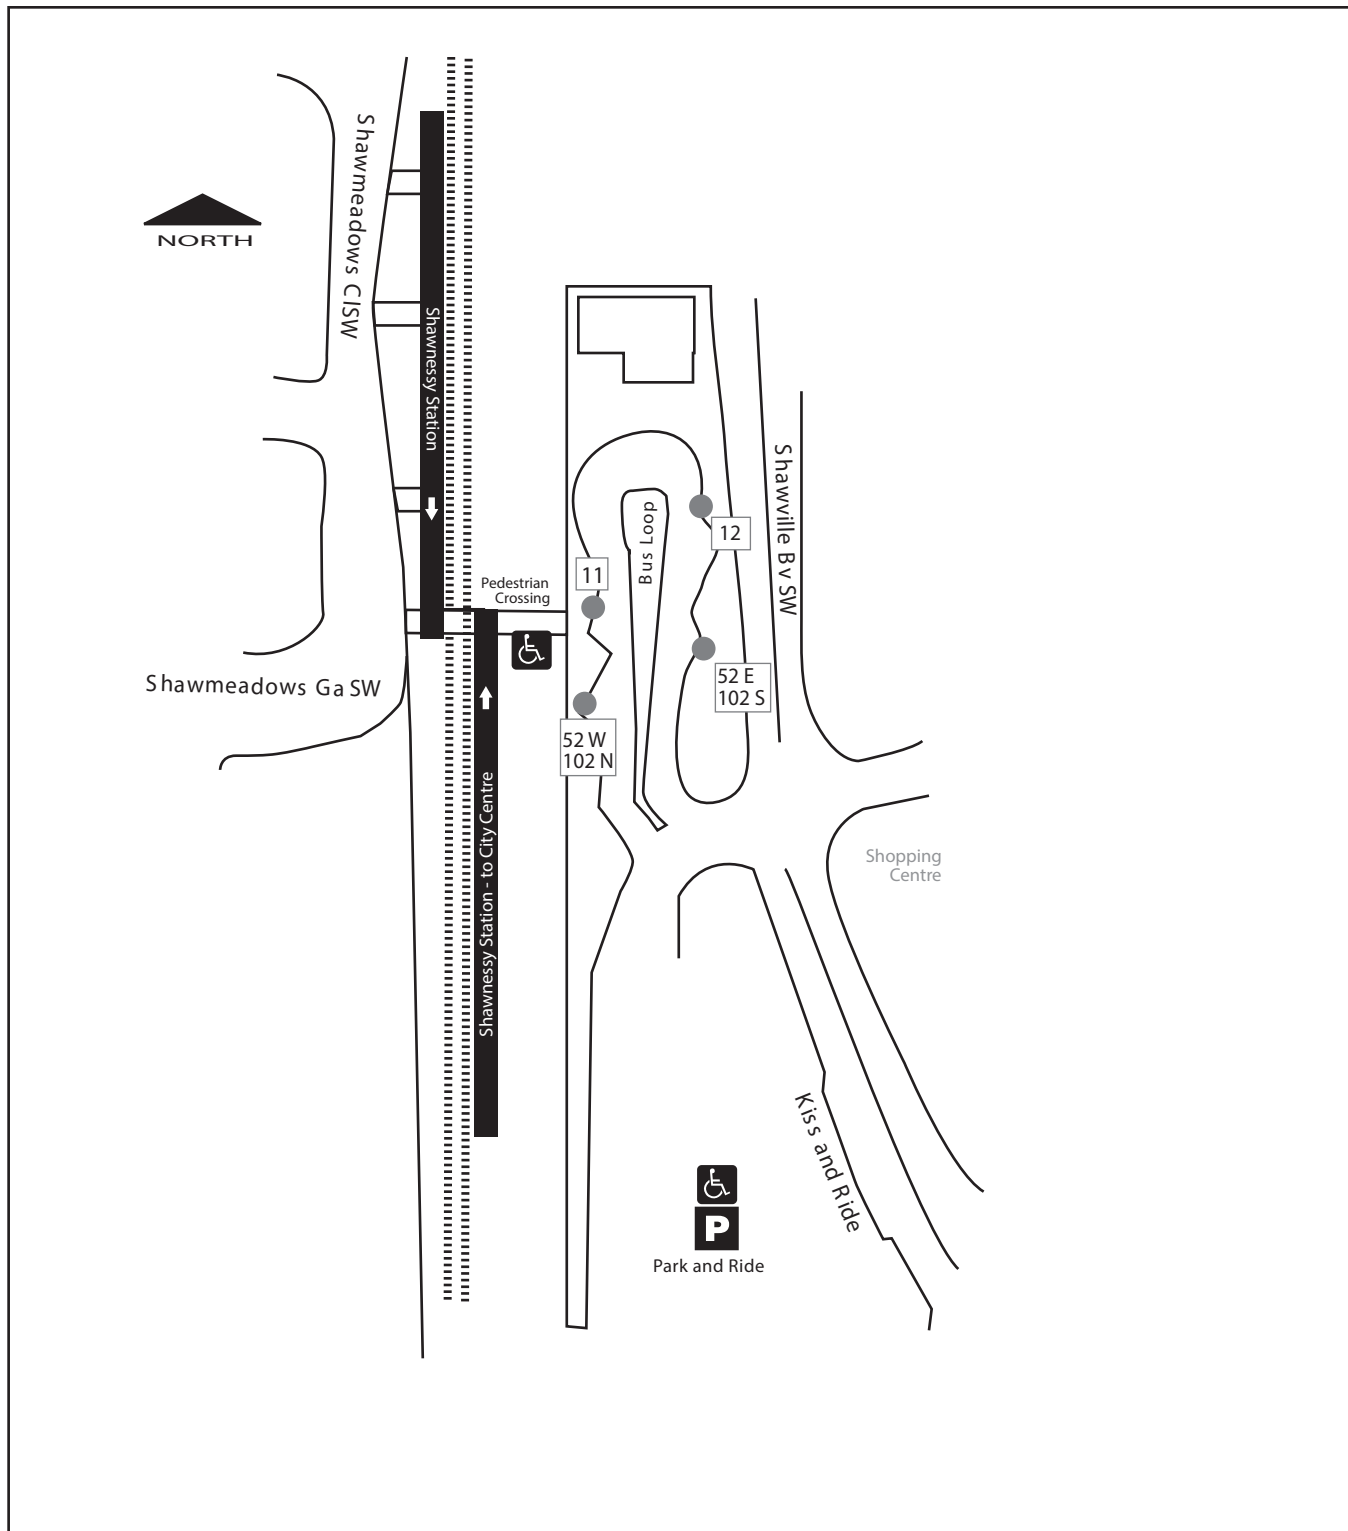

Shawnessy Station

- | | |
|---------------------|------------------|
| 11 – Southwest Loop | 52W – Evergreen |
| 12 – Southwest Loop | 102S – Silverado |
| 52E – Somerset | 102N – Millrise |