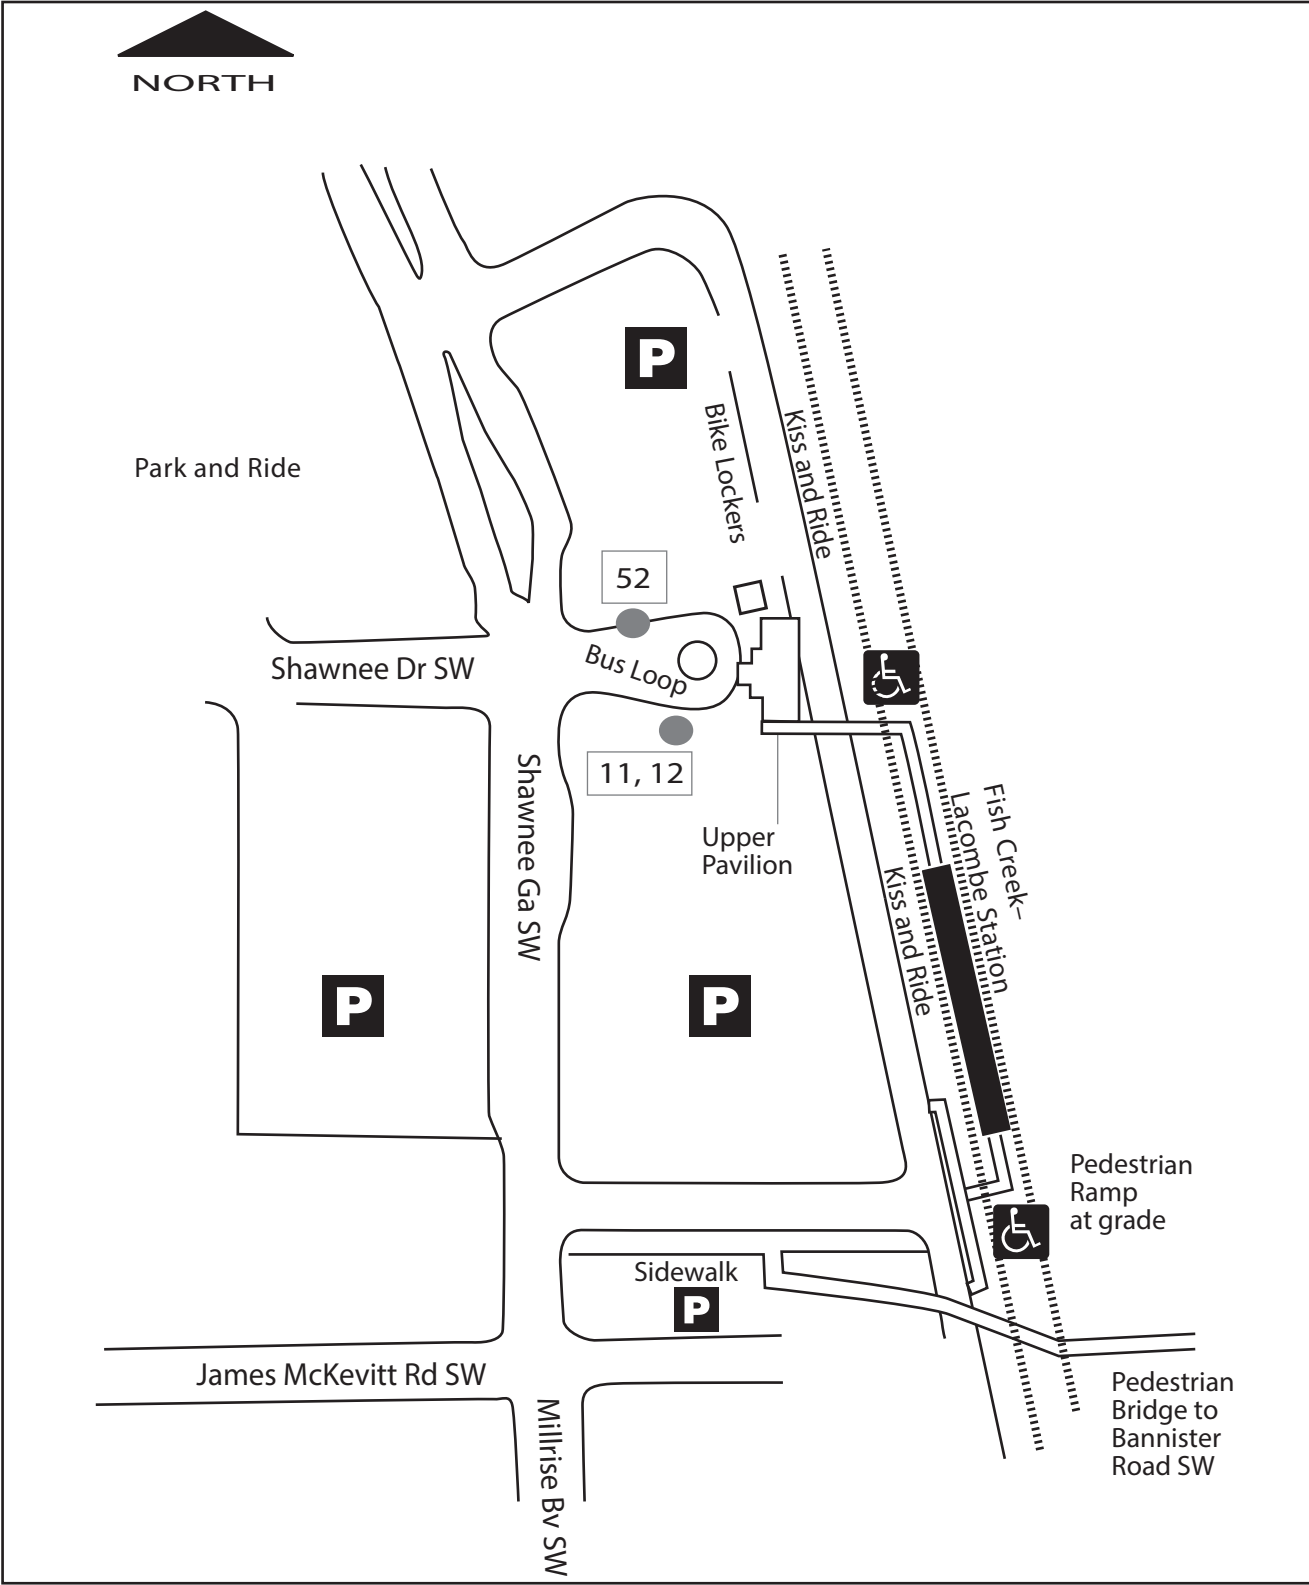

Fish Creek-Lacombe Station

11 – Southwest Loop
 12 – Southwest Loop

52 – Evergreen/Somerset