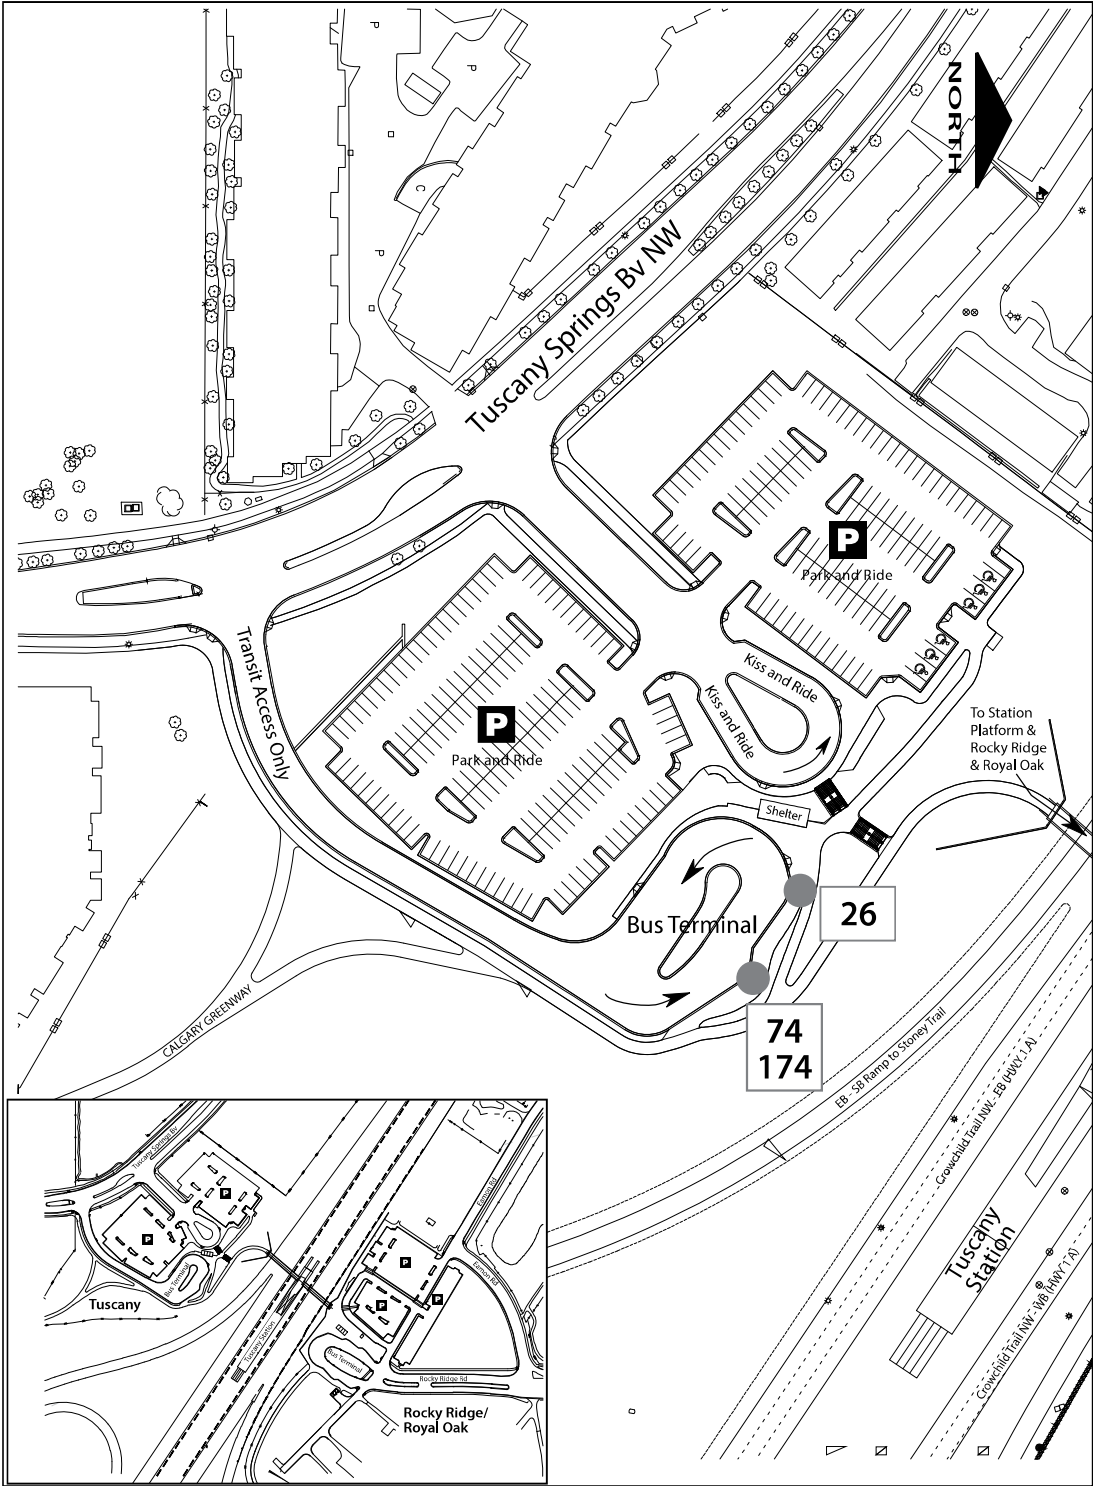

# Tuscany Station - Tuscany

26 – Sarcee Trail Crosstown    74 – Tuscany (CCW)    174 – Tuscany (CW)