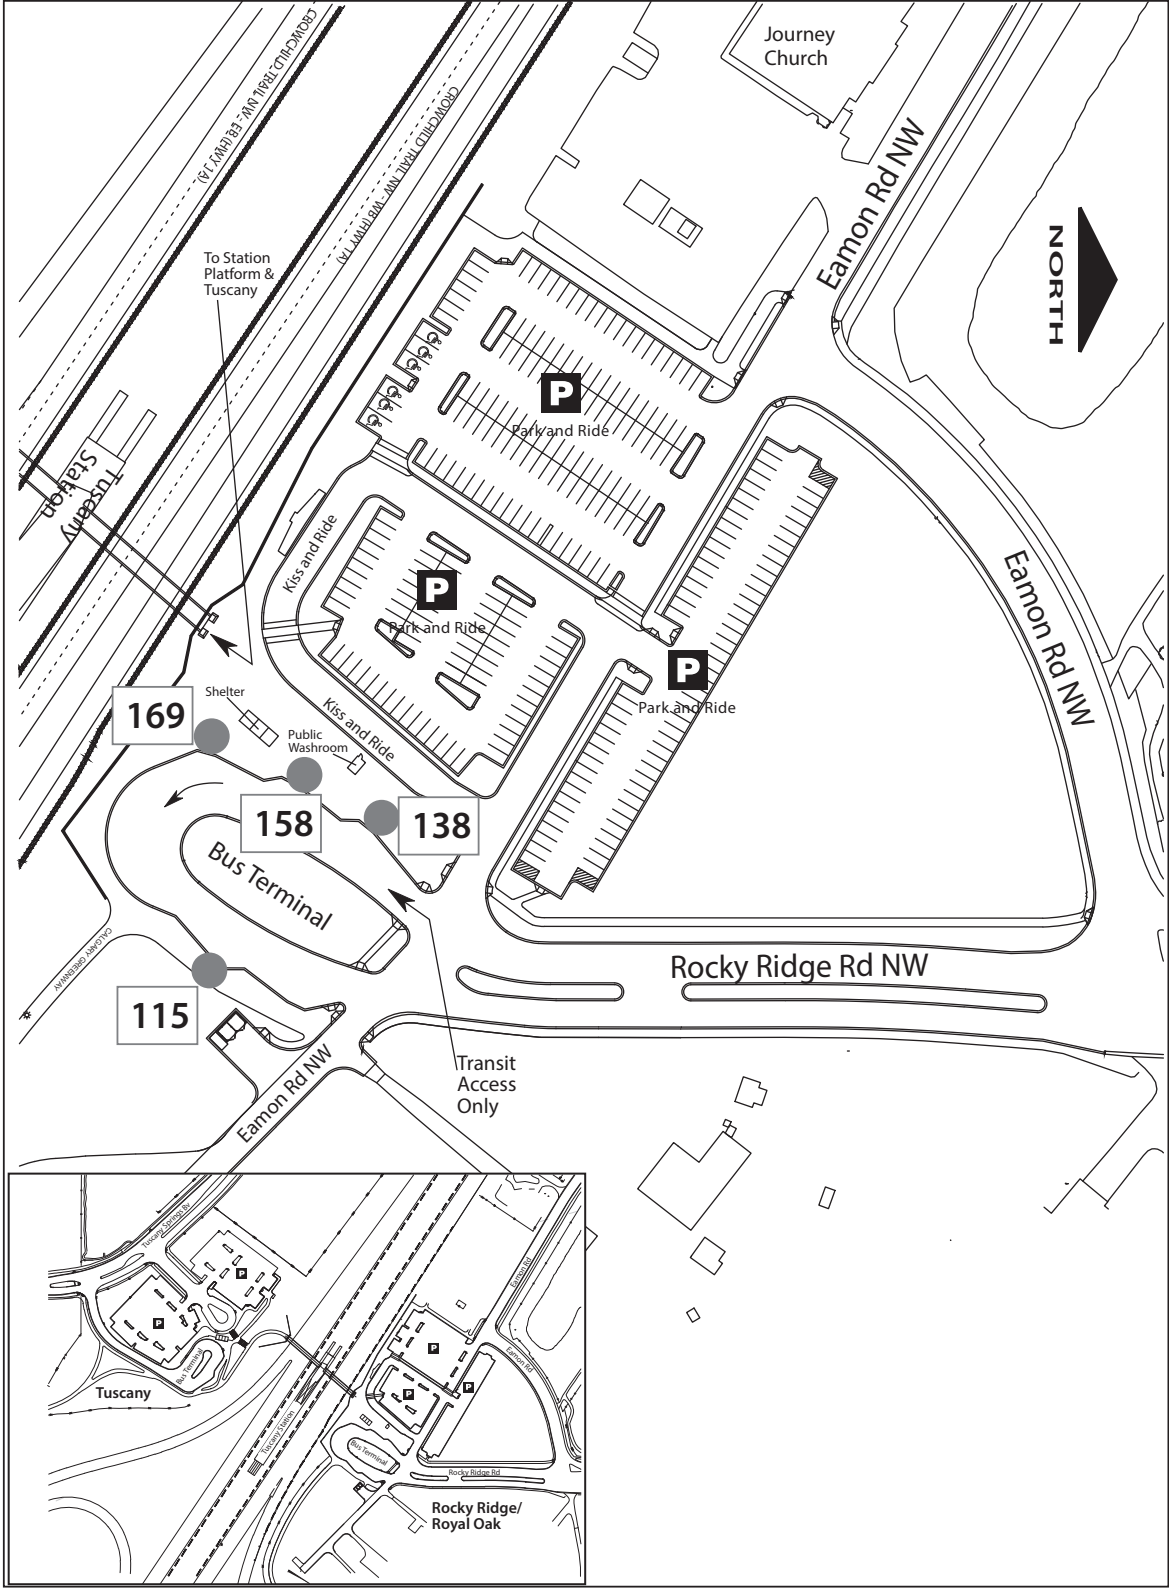

Tuscany Station - Rocky Ridge/Royal Oak

- 115 - Symons Valley Parkway 138 - Citadel 158 - Royal Oak
- 169 - Rocky Ridge