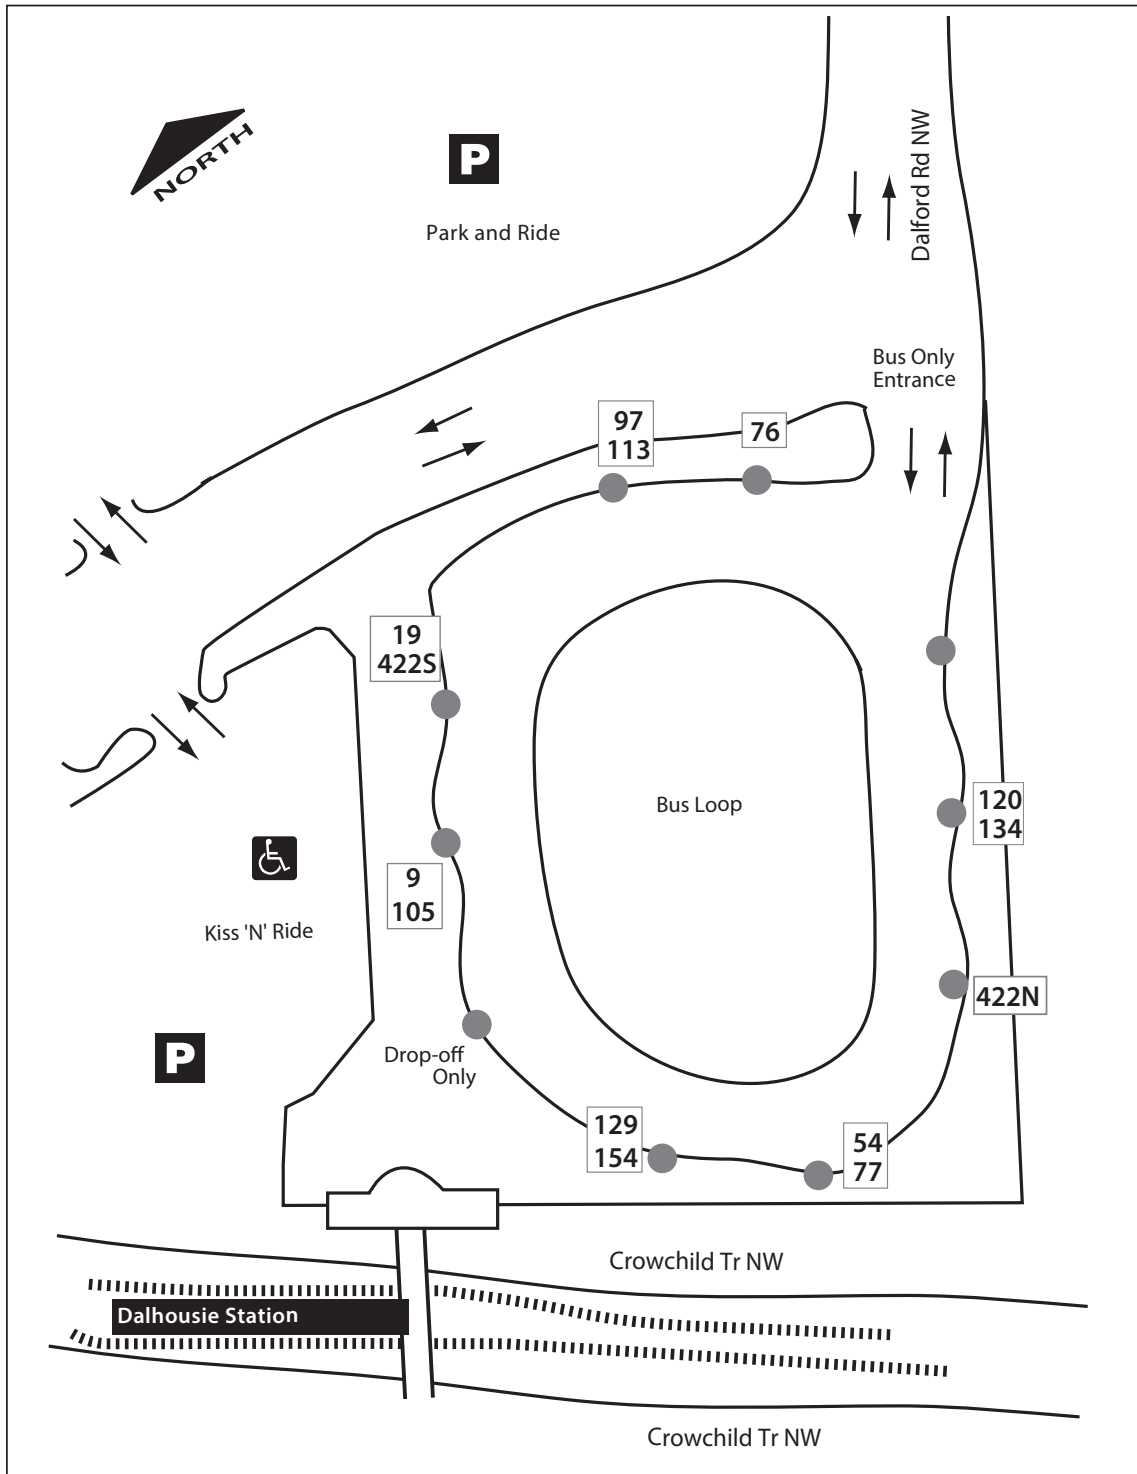

Dalhousie Station

- | | | |
|-----------------|----------------------------|----------------------------|
| 9 – Chinook | 97 – South Ranchlands | 134 – South Silver Springs |
| 19 – Sunridge | 105 – Lions Park | 154 – Hamptons |
| 54 – Edgevalley | 113 – North Ranchlands | 422N – Dalhousie |
| 76 – Hawkwood | 120 – North Silver Springs | 422S – Montgomery |
| 77 – Edgemont | 129 – Sage Hill | |