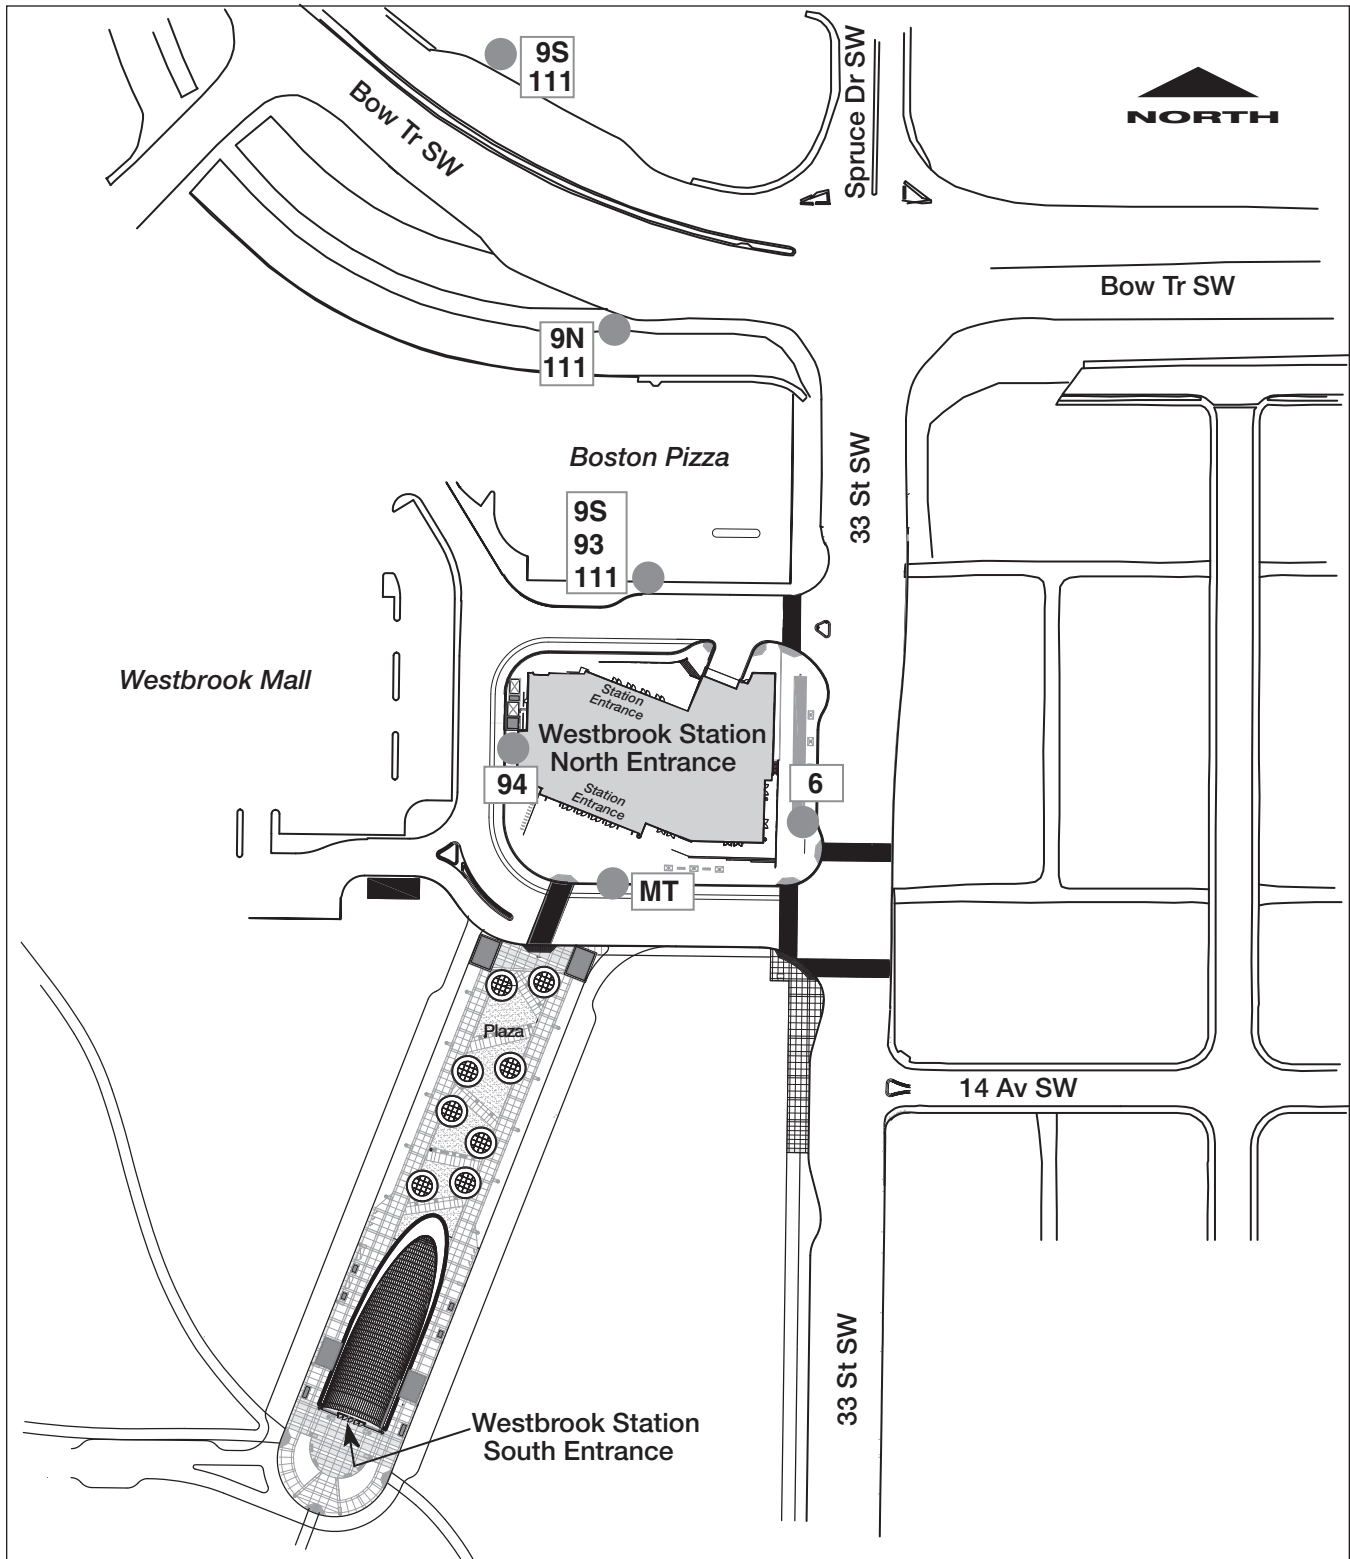

# Westbrook Station

- |   |   |
|---|---|
| 6 – Killarney/26 Ave                      | 94 – Westhills Centre/Strathcona                |
| 9N – Dalhousie                            | 111 – Old Banff Coach Road                      |
| 9S – Chinook                              | MT – MAX Teal MRU/Heritage Station/Douglas Glen |
| 93 – Wildwood/Westhills Centre/Coach Hill |   |