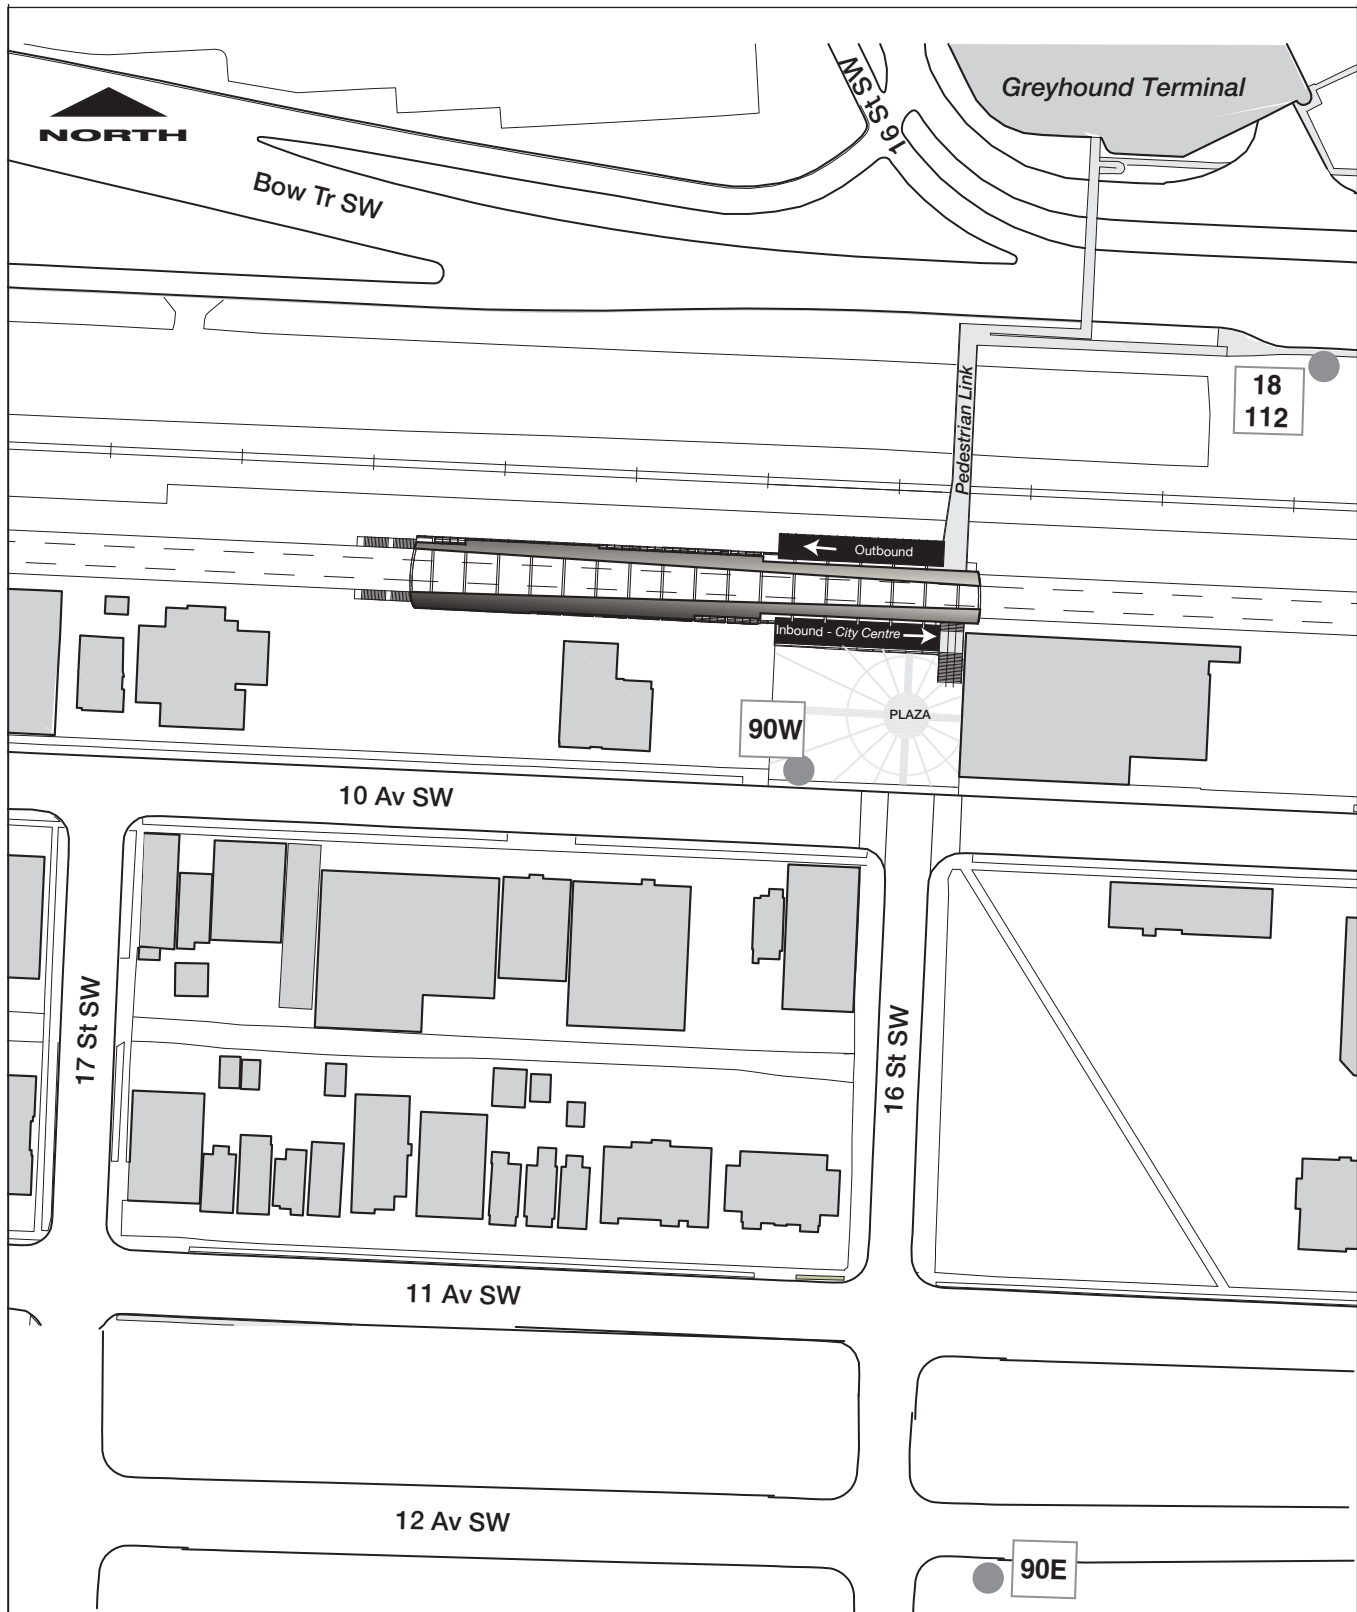

Sunalta Station

18 - City Centre/Lakeview
 112 - City Centre/Sarcee Road

90W - University of Calgary
 90E - Bridgeland