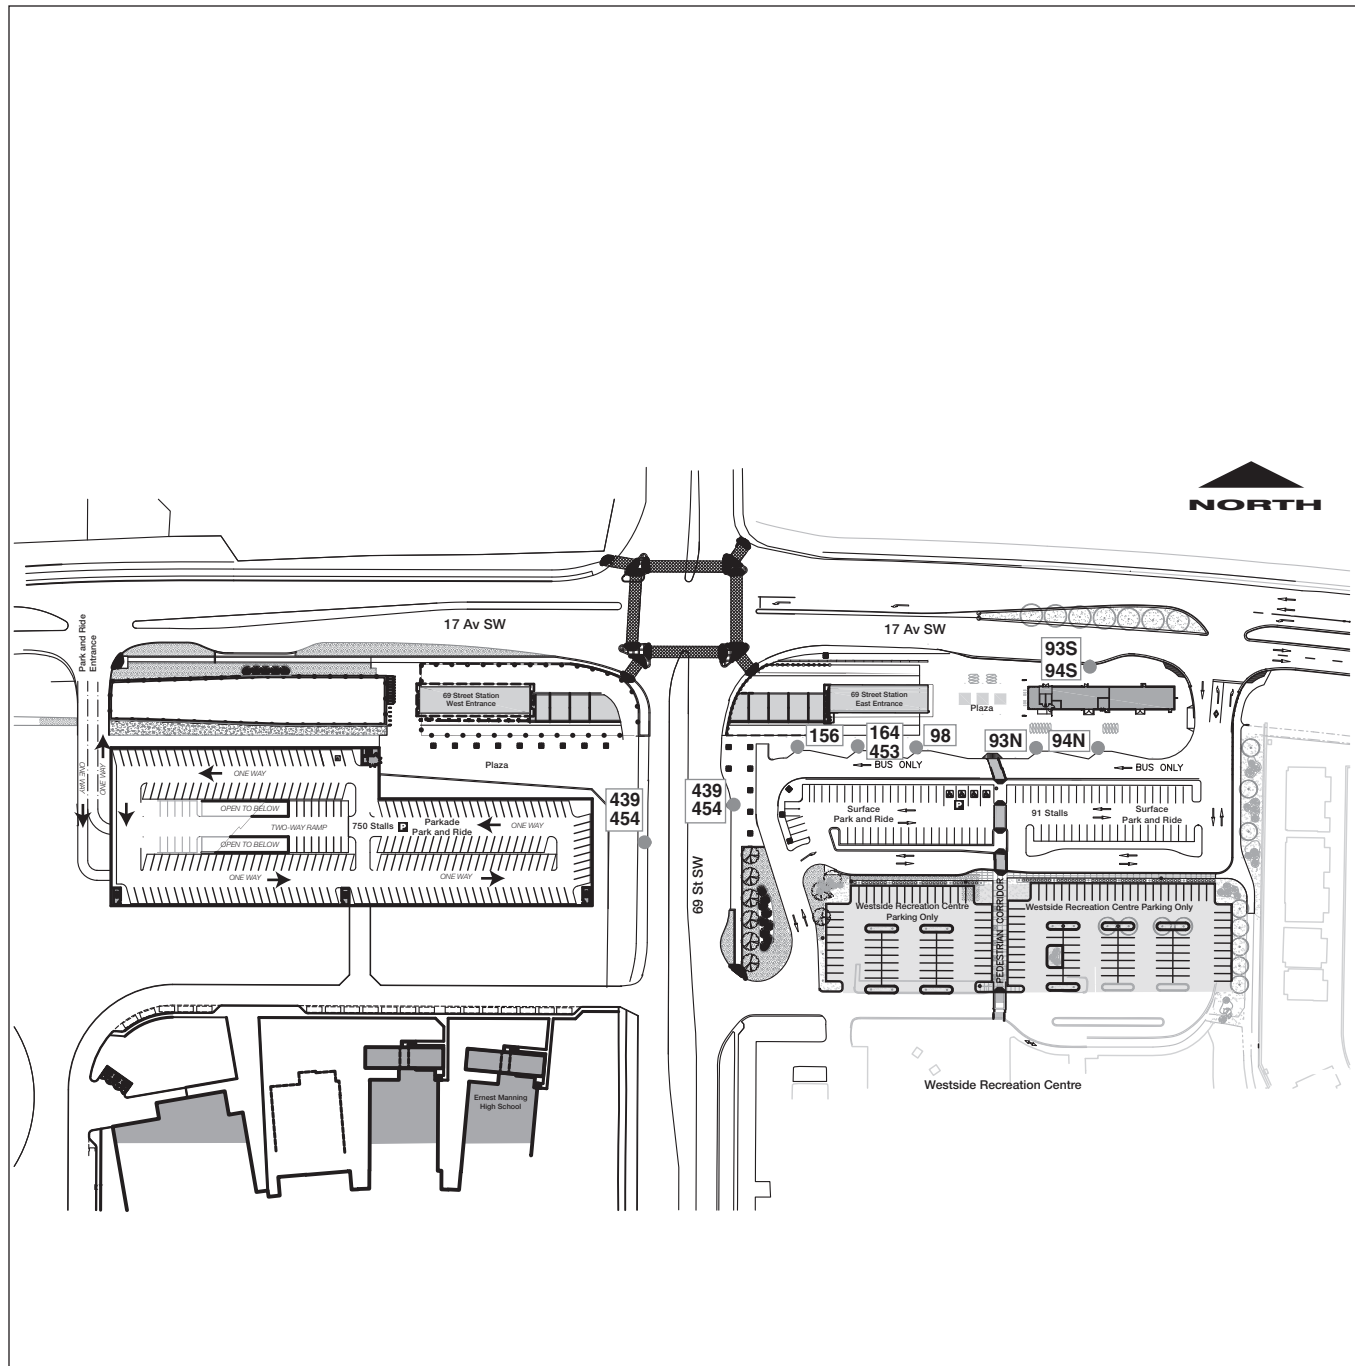

69 Street Station

- 93S – Westhills Centre / Westbrook Station
- 93N – Coach Hills
- 94S – Westhills Centre / Westbrook Station
- 94N – Strathcona
- 98 – Cougar Ridge

- 439 – Discovery Ridge
- 156 – Aspen Woods
- 164 – Aspen Summit
- 453 – West Springs
- 454 – Springbank Hill