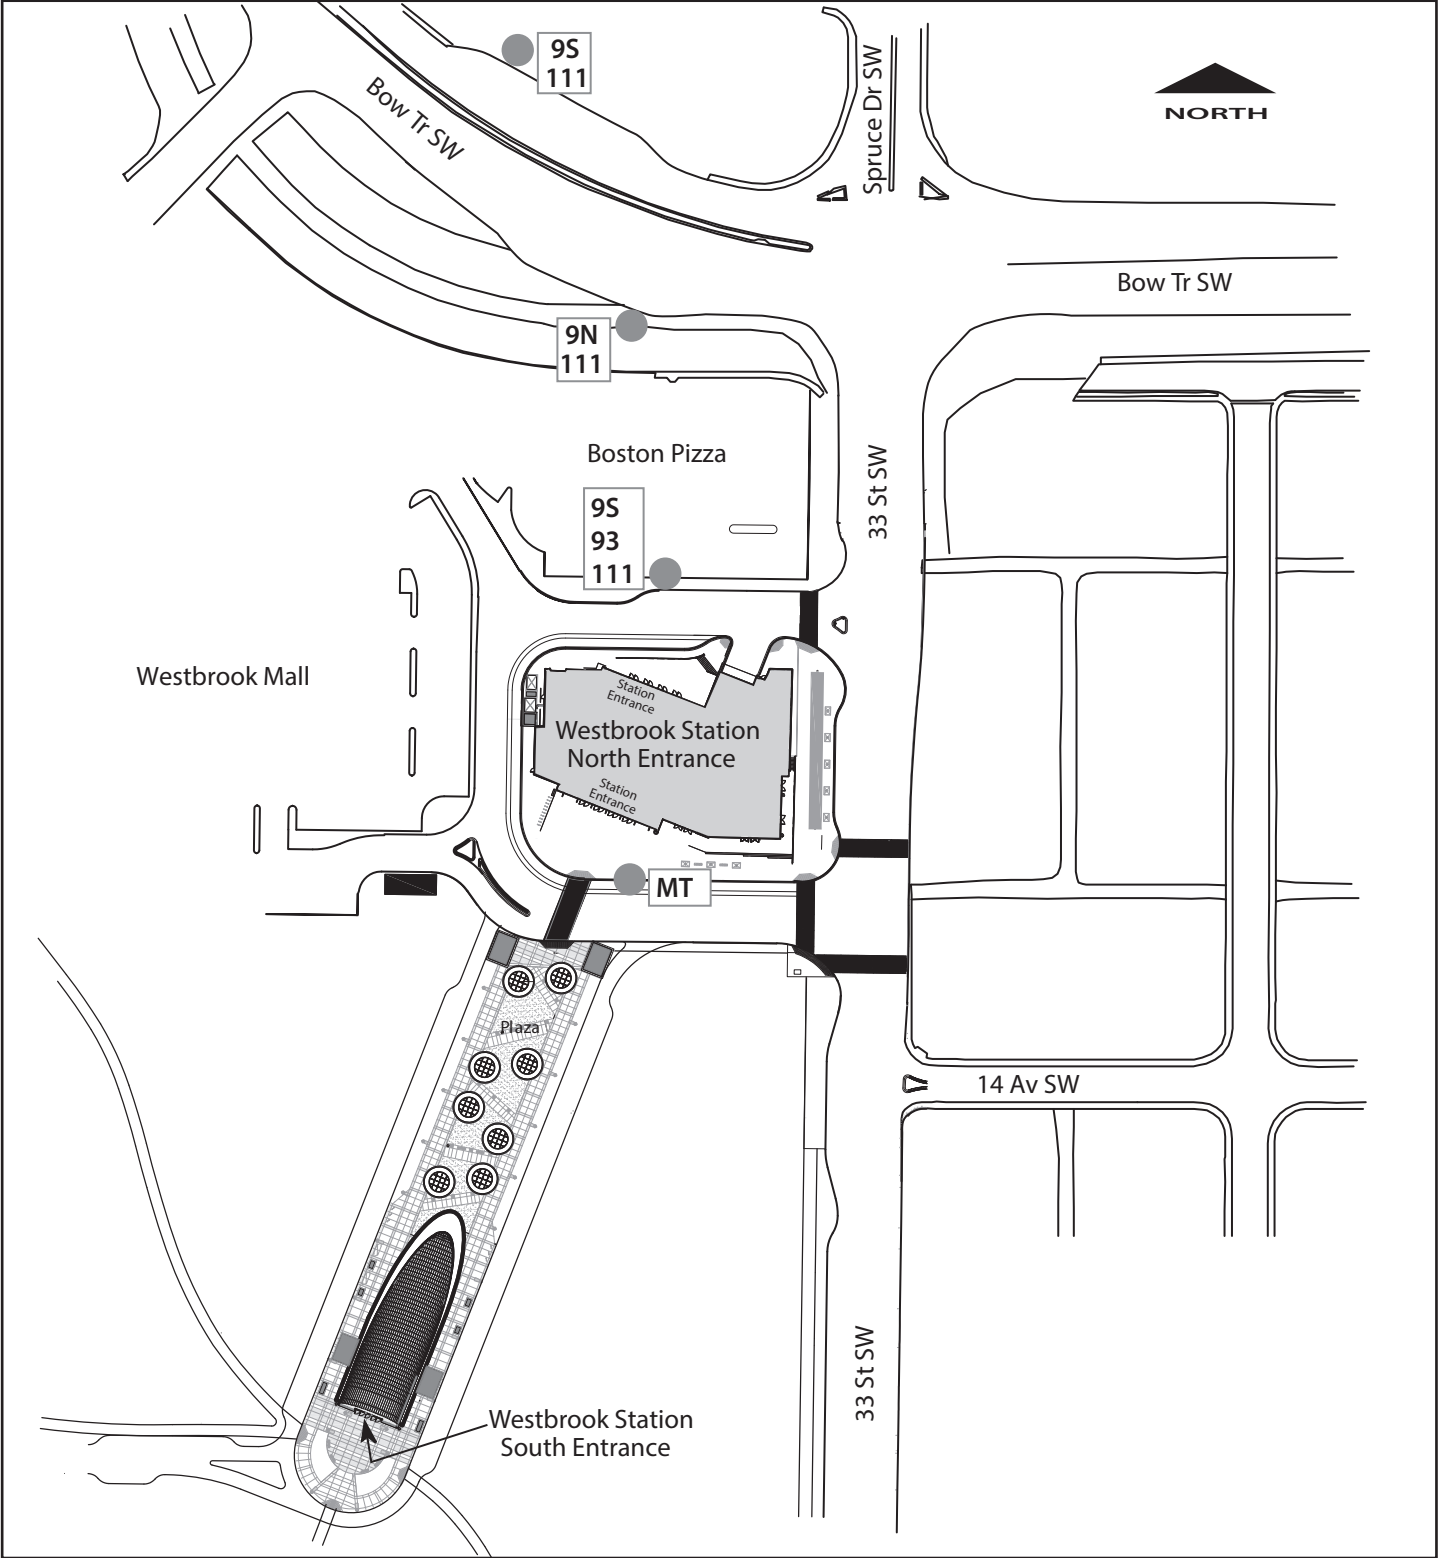

Westbrook Station

9N – Dalhousie Station
 9S – Chinook Station
 93 – Wildwood/Westhills Centre/Coach Hill

111 – Old Banff Coach Road
 MT – MAX Teal MRU/Heritage Station/
 Douglas Glen