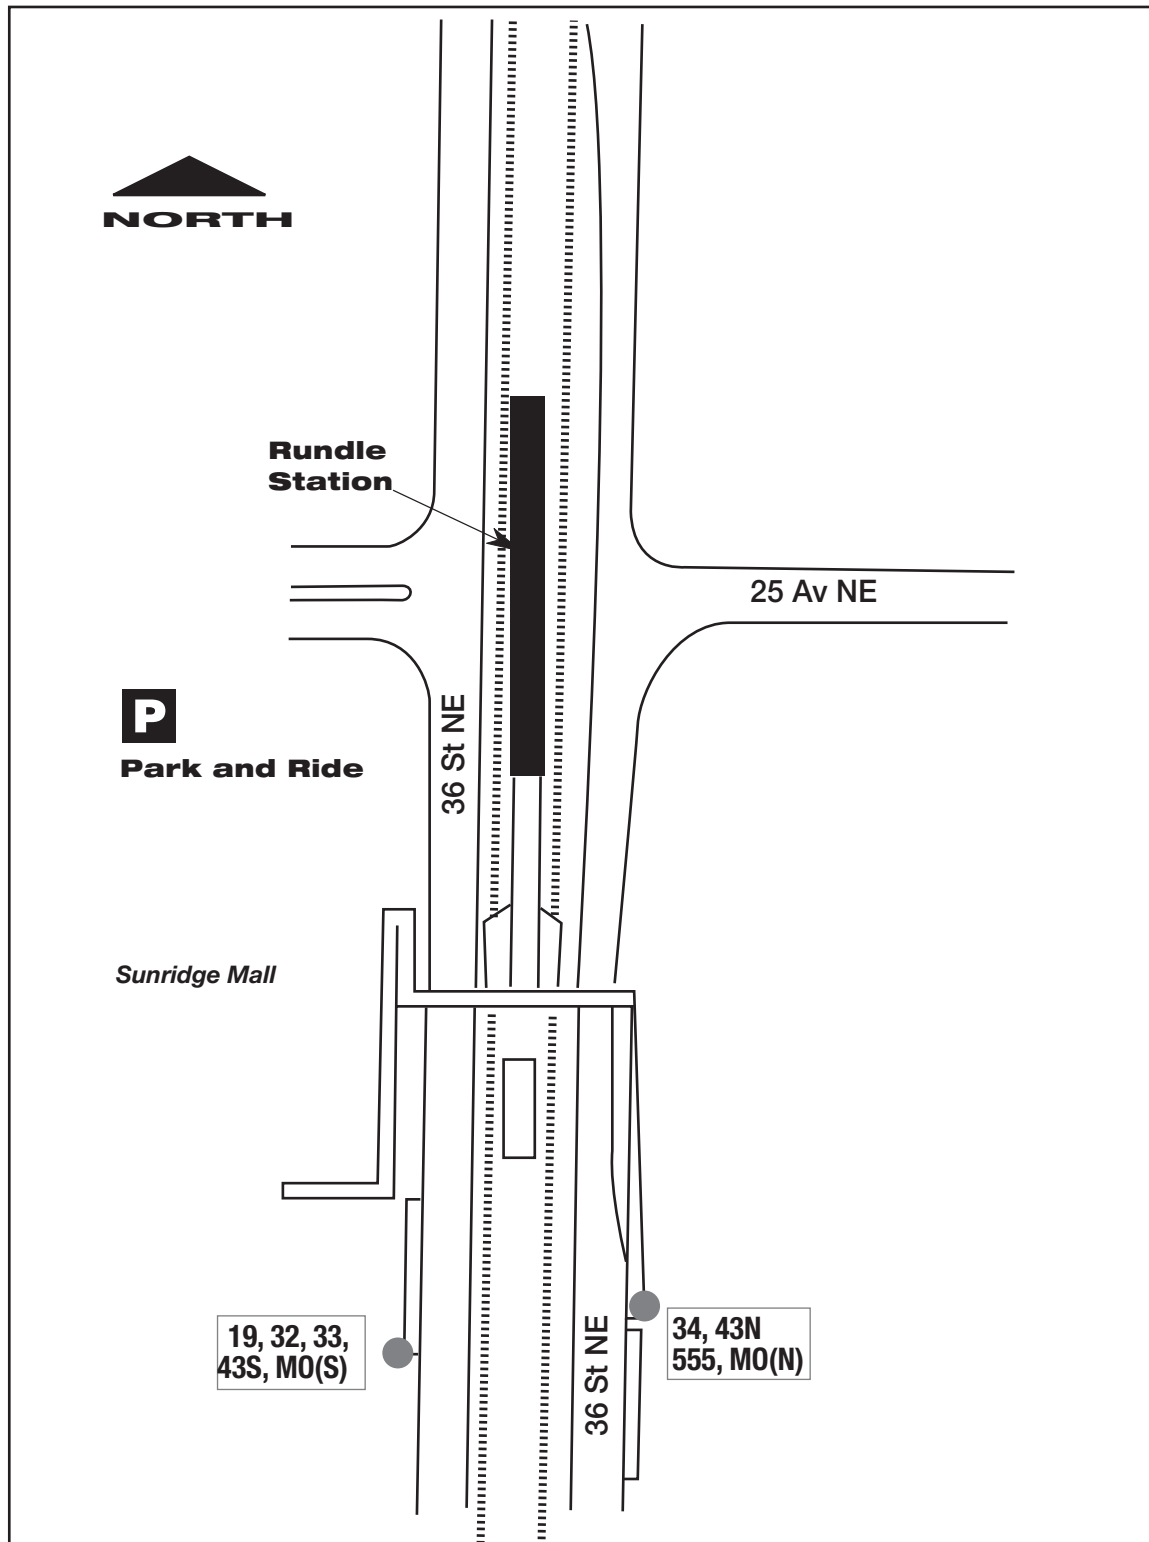

Rundle Station

19 – 16 Avenue North

32 – Huntington/Sunridge

33 – Vista Heights/Rundle

34 – Pineridge

48 – Rundle

43S – Chinook

43N – McKnight-Westwinds

555 – Dashmesh Centre

MO(N) – MAX Orange Saddletowne

MO(S) – MAX Orange Brentwood