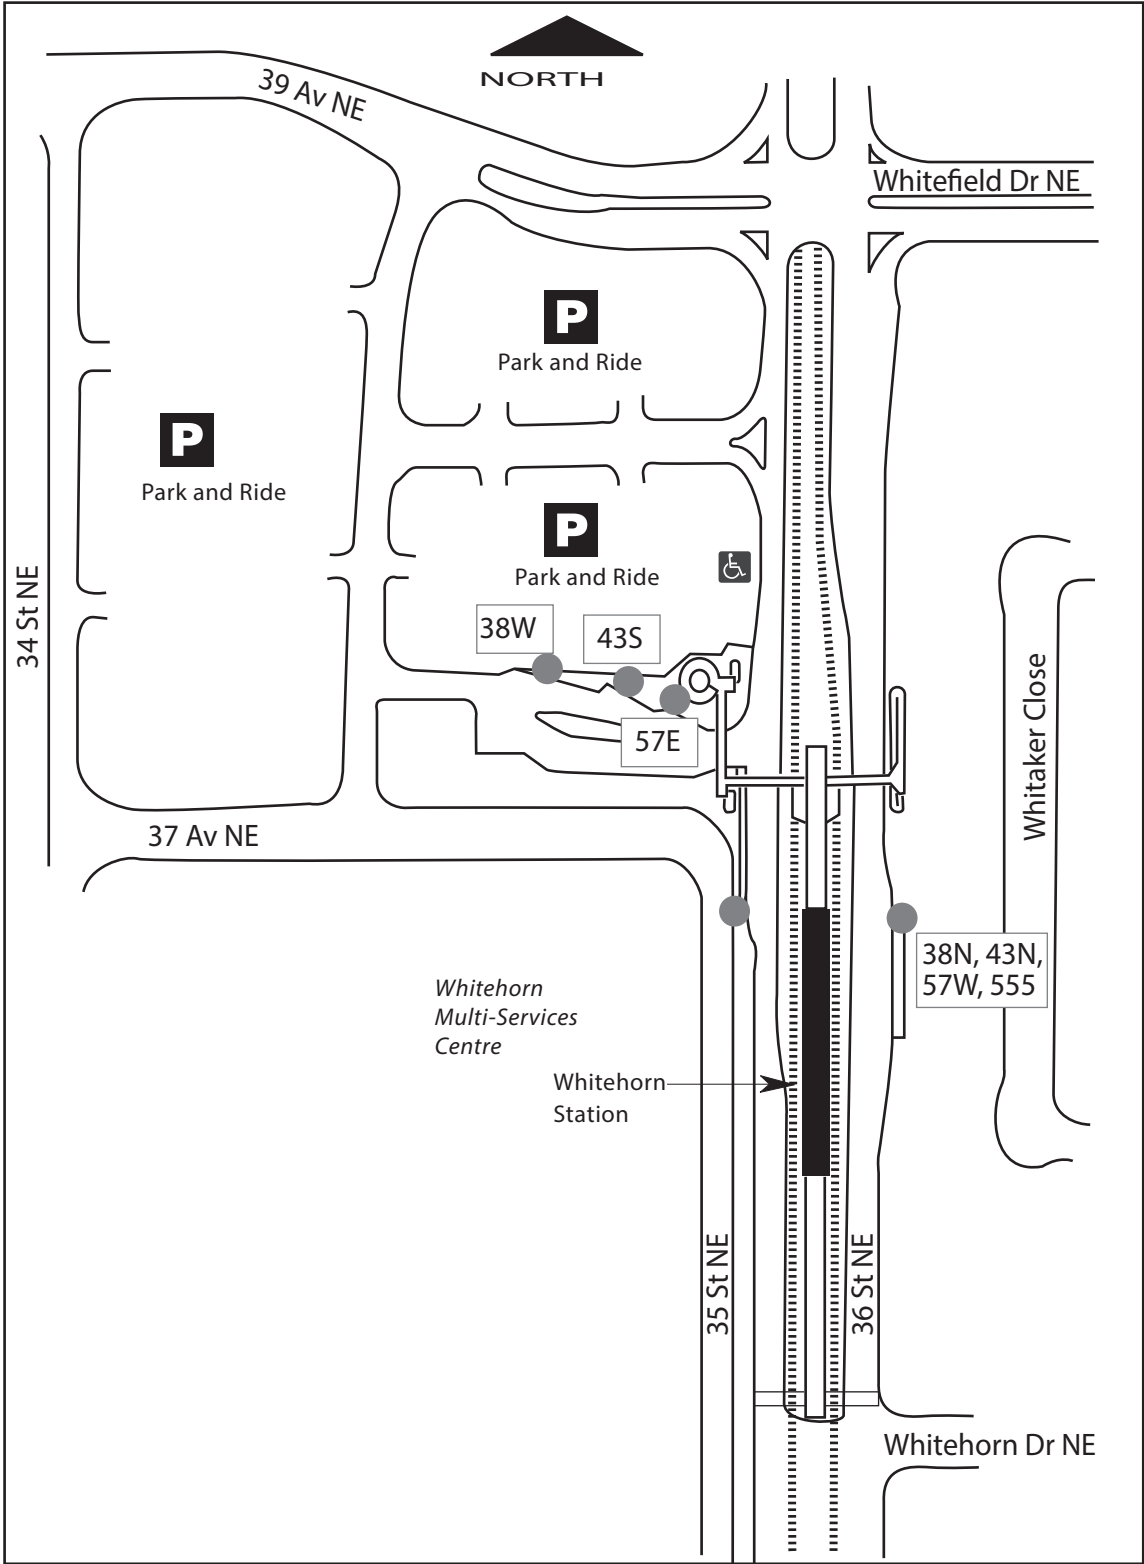

Whitehorn Station

38W – Brentwood
 38N – Temple
 57E – Monterey Park

57W – McCall Way
 43S – Chinook
 43N – McKnight-Westwinds

555 – Dashmesh Centre