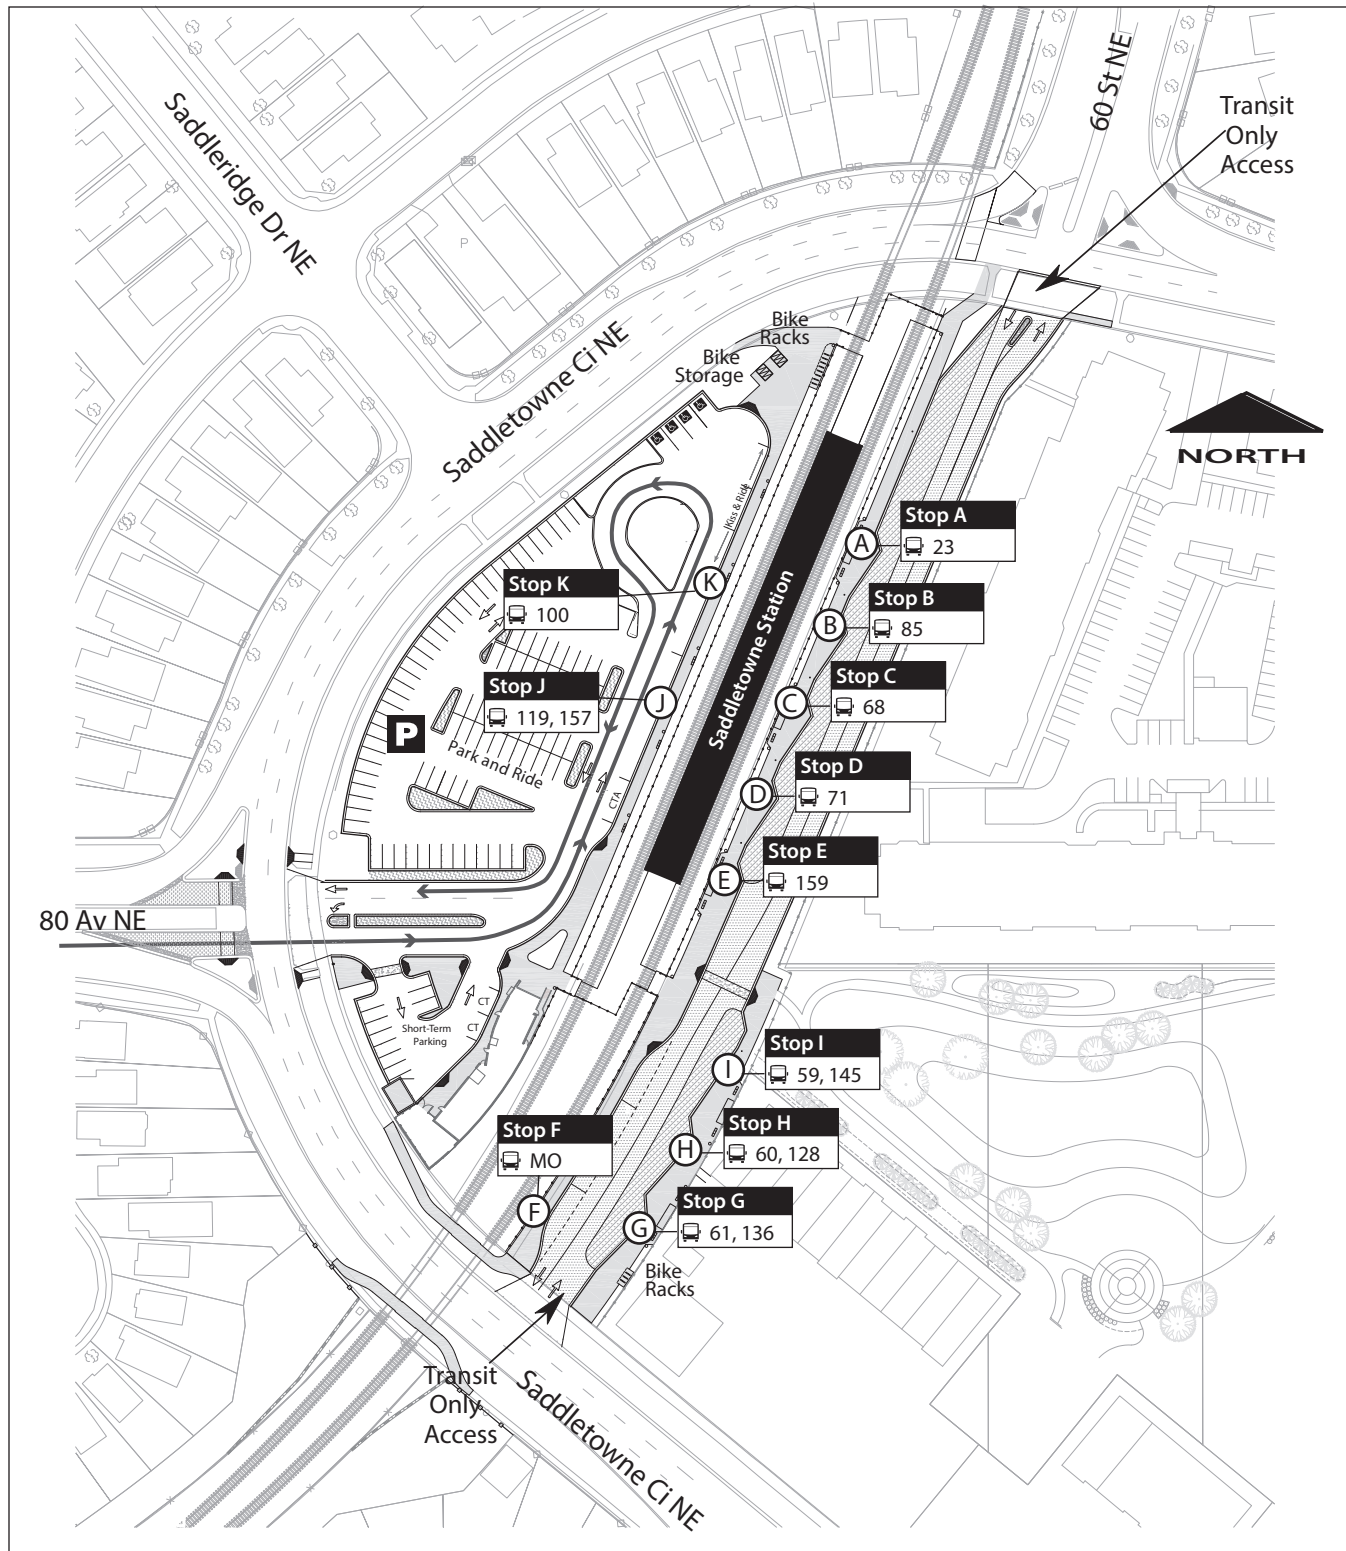

# Saddletowne Station

|    |                  |     |                                 |     |                                 |
|----|------------------|-----|---------------------------------|-----|---------------------------------|
| 23 | - 52 Street East | 71  | - Taradale                      | 136 | - Corner Meadows / Cornerbrook  |
| 59 | - Savanna        | 85  | - Martin Crossing               | 145 | - West Skyview Ranch / Redstone |
| 60 | - Taradale       | 100 | - Airport                       | 157 | - West Stoney Industrial        |
| 61 | - Martindale     | 119 | - Freepart                      | 159 | - Saddlebrook                   |
| 68 | - 68 Street East | 128 | - East Skyview Ranch / Redstone | MO  | - MAX Orange                    |