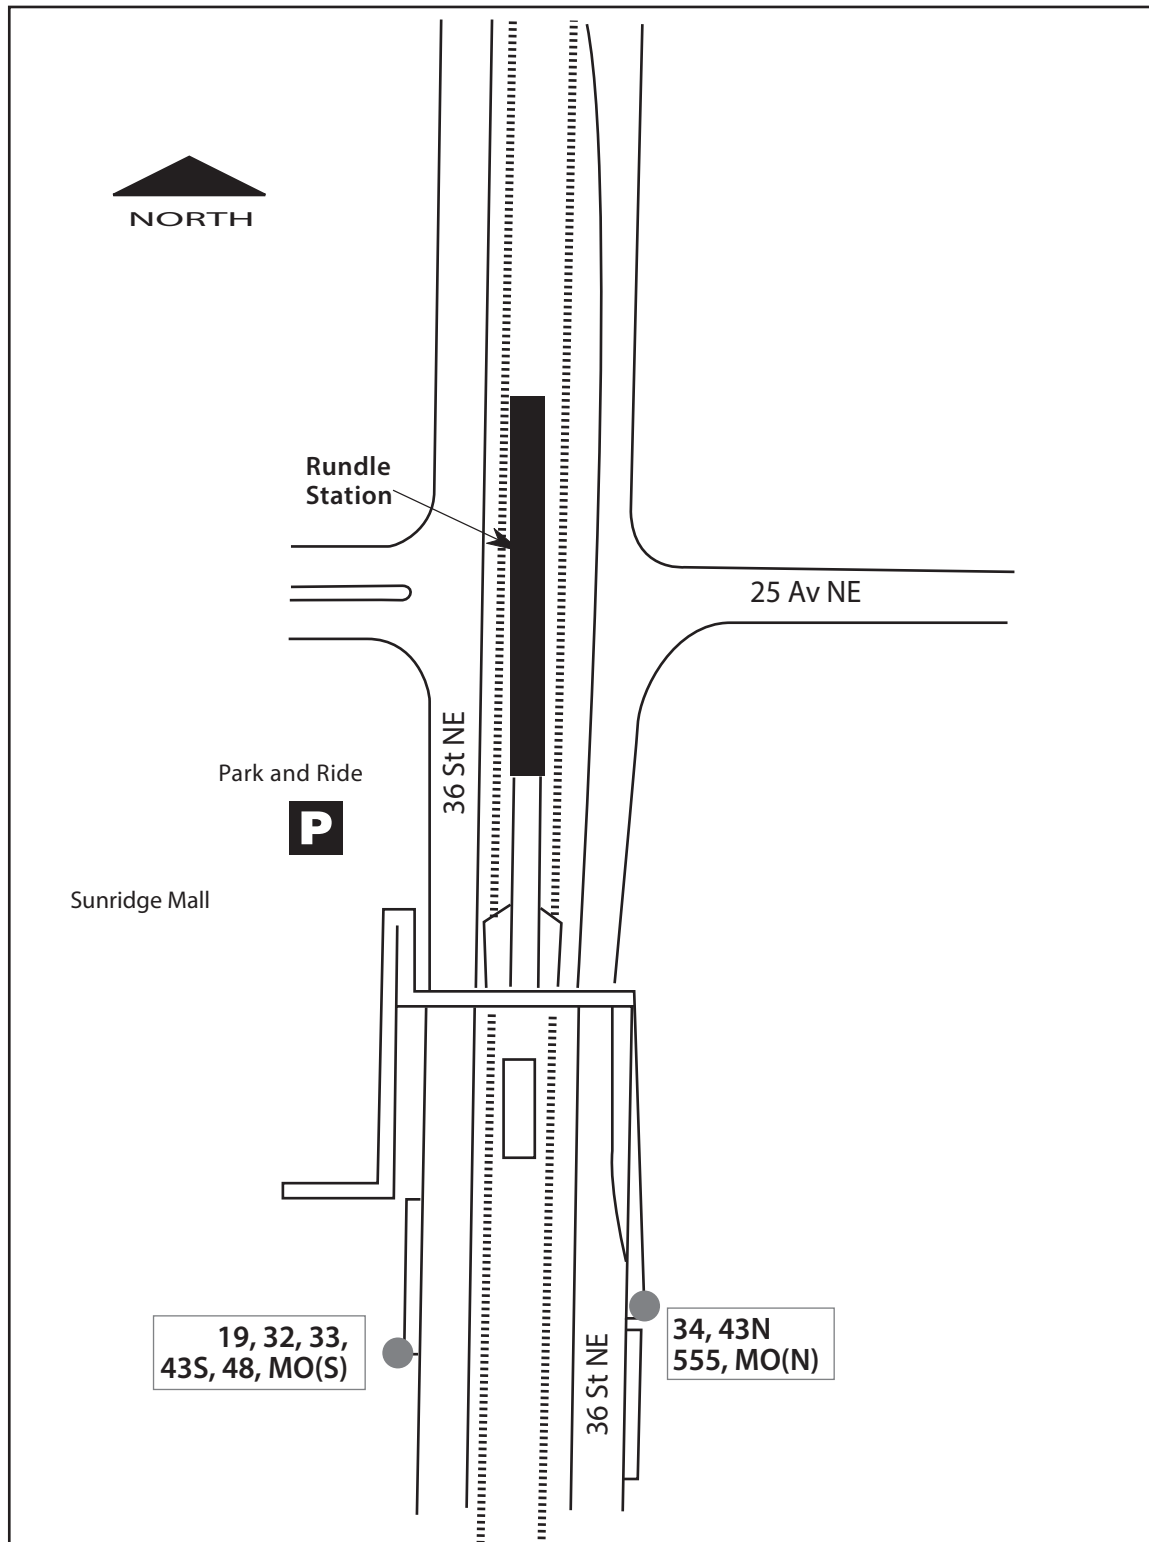

Rundle Station

- | | | |
|------------------------------|--------------------------|--------------------------------|
| 19 – 16 Ave. North/Dalhousie | 48 – Rundle | MO(N) – MAX Orange Saddletowne |
| 32 – Huntington/Sunridge | 43S – Chinook | MO(S) – MAX Orange Brentwood |
| 33 – Vista Heights/Rundle | 43N – McKnight-Westwinds | |
| 34 – Pineridge | 555 – Dashmesh Centre | |